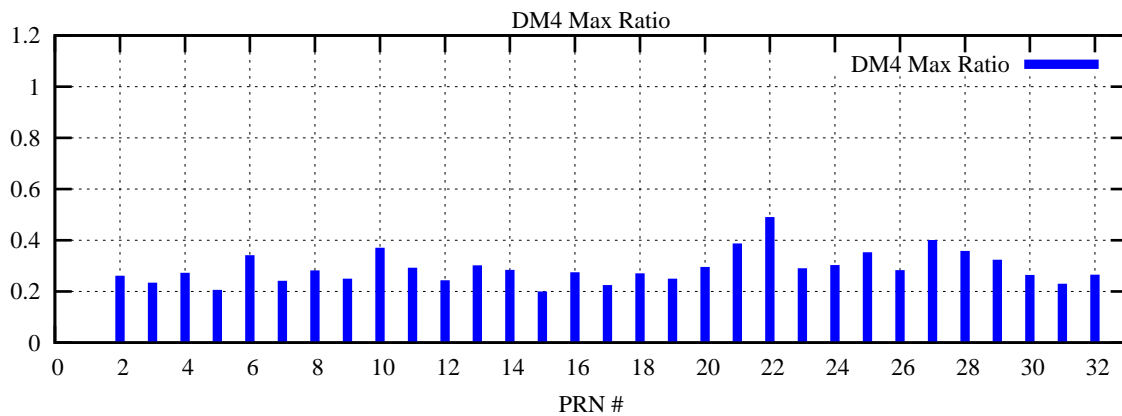

Ratio (PRN Bias/Threshold)

GpsWeek 2287 Day 6

Skinny (Type 0): PRN 8 22
Broad (Type 2): PRN 7 15 17 21 24