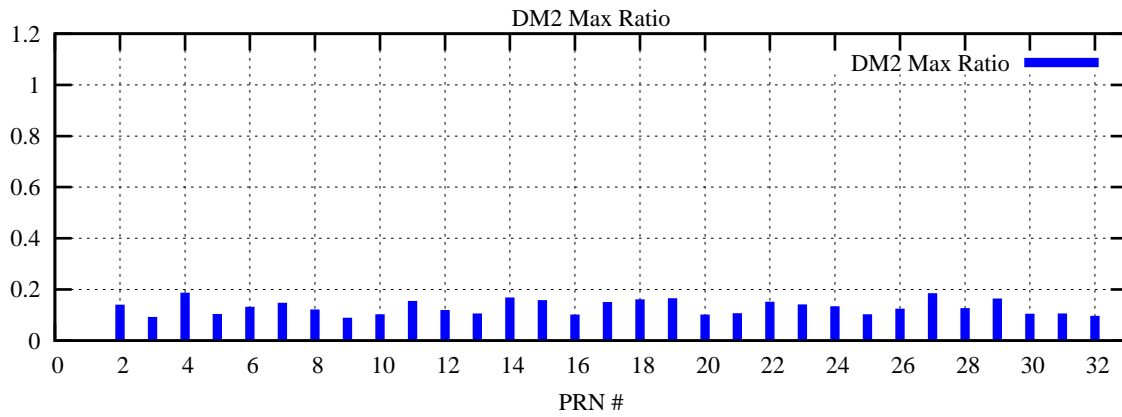

Ratio (PRN Bias/Threshold)

GpsWeek 2287 Day 6

Skinny (Type 0): PRN 8 22
Broad (Type 2): PRN 7 15 17 21 24