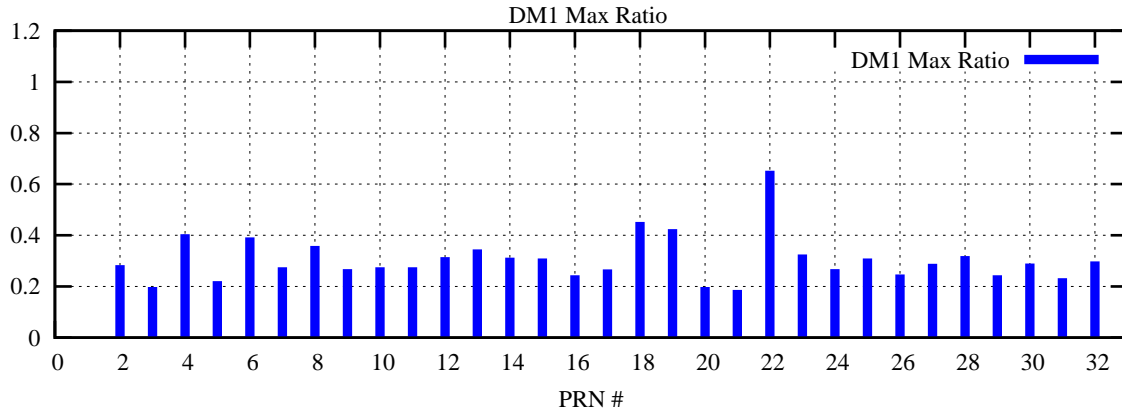

Ratio (PRN Bias/Threshold)

GpsWeek 2287 Day 6

Skinny (Type 0): PRN 8 22
Broad (Type 2): PRN 7 15 17 21 24