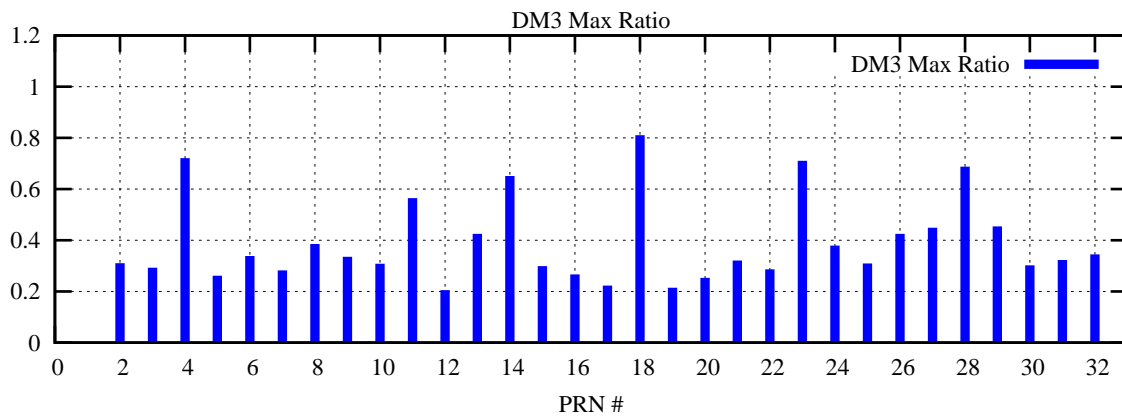

Ratio (PRN Bias/Threshold)

GpsWeek 2287 Day 6

Skinny (Type 0): PRN 8 22
Broad (Type 2): PRN 7 15 17 21 24