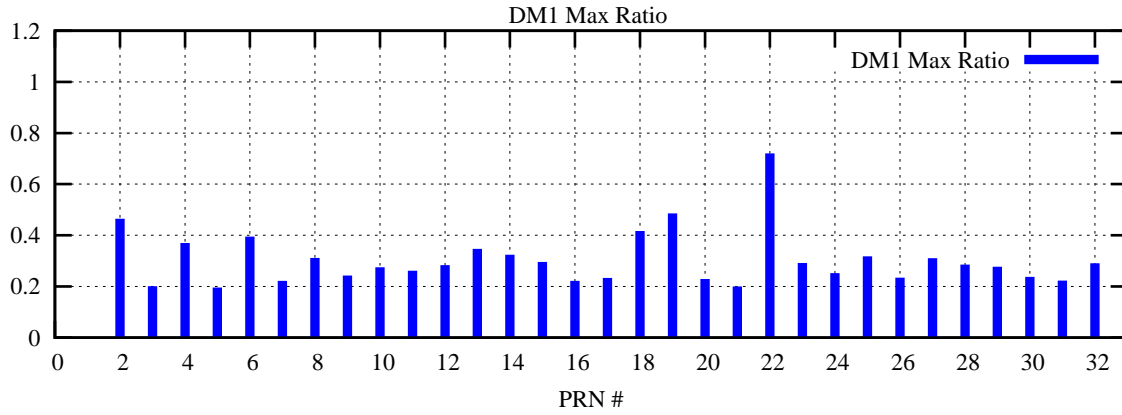

Ratio (PRN Bias/Threshold)

GpsWeek 2288 Day 0

Skinny (Type 0): PRN 8 22  
Broad (Type 2): PRN 7 15 17 21 24