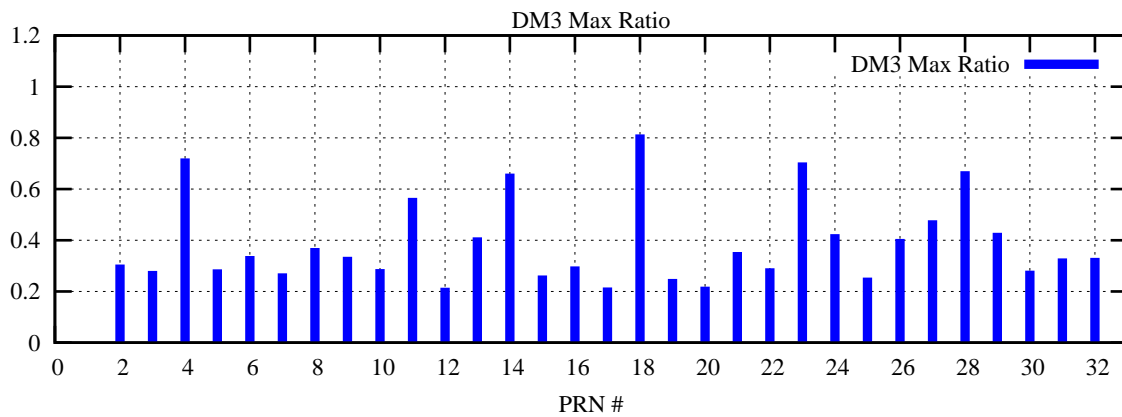

Ratio (PRN Bias/Threshold)

GpsWeek 2288 Day 0

Skinny (Type 0): PRN 8 22  
Broad (Type 2): PRN 7 15 17 21 24