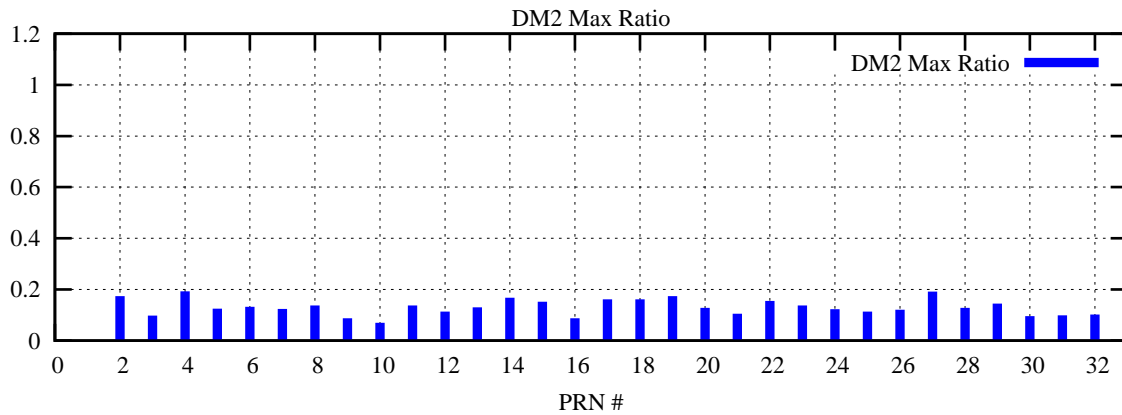

Ratio (PRN Bias/Threshold)

GpsWeek 2288 Day 0

Skinny (Type 0): PRN 8 22  
Broad (Type 2): PRN 7 15 17 21 24