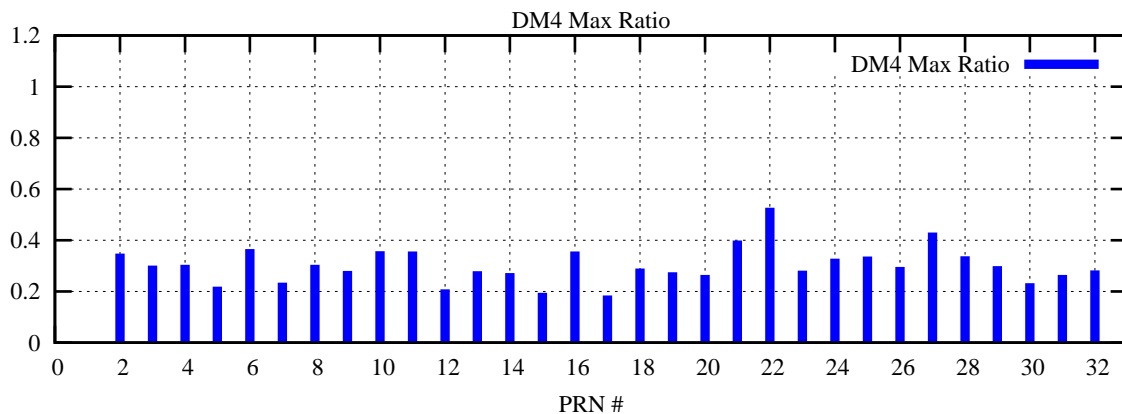

Ratio (PRN Bias/Threshold)

GpsWeek 2288 Day 0

Skinny (Type 0): PRN 8 22  
Broad (Type 2): PRN 7 15 17 21 24