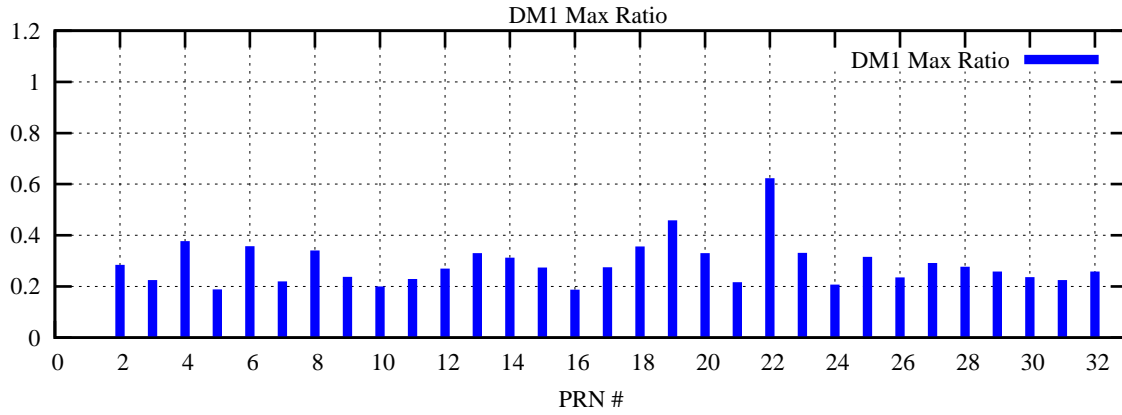

Ratio (PRN Bias/Threshold)

GpsWeek 2288 Day 6

Skinny (Type 0): PRN 8 22
Broad (Type 2): PRN 7 15 17 21 24