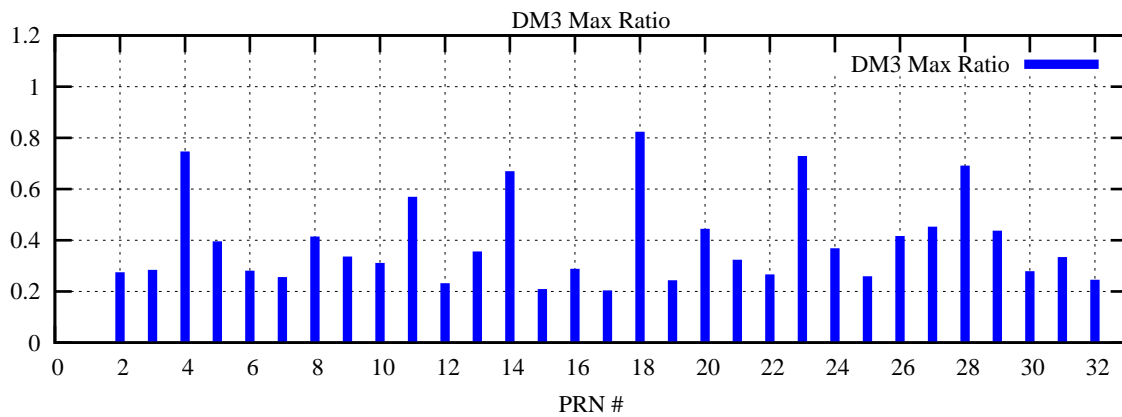

Ratio (PRN Bias/Threshold)

GpsWeek 2288 Day 6

Skinny (Type 0): PRN 8 22
Broad (Type 2): PRN 7 15 17 21 24