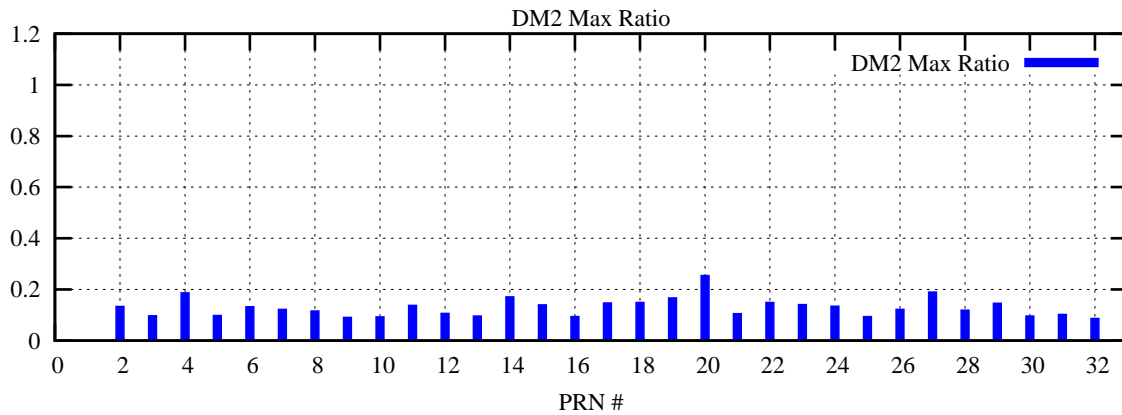

Ratio (PRN Bias/Threshold)

GpsWeek 2288 Day 6

Skinny (Type 0): PRN 8 22
Broad (Type 2): PRN 7 15 17 21 24