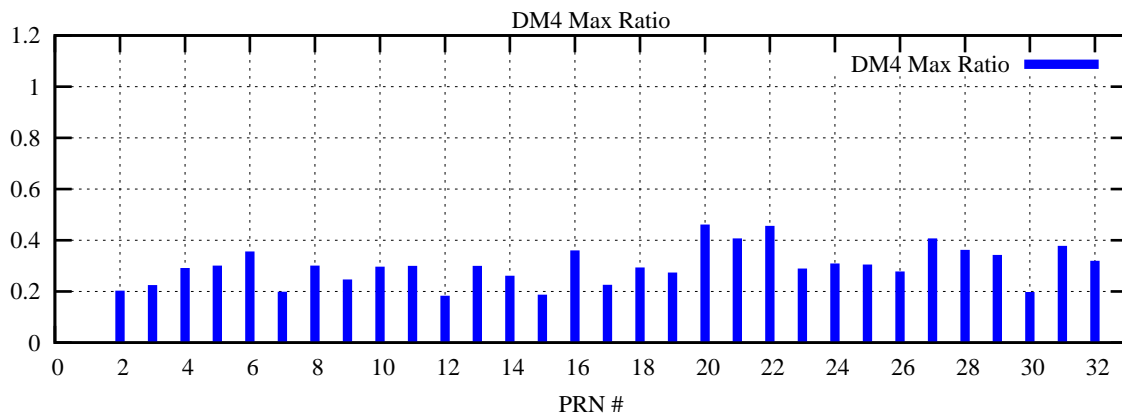

Ratio (PRN Bias/Threshold)

GpsWeek 2288 Day 6

Skinny (Type 0): PRN 8 22
Broad (Type 2): PRN 7 15 17 21 24