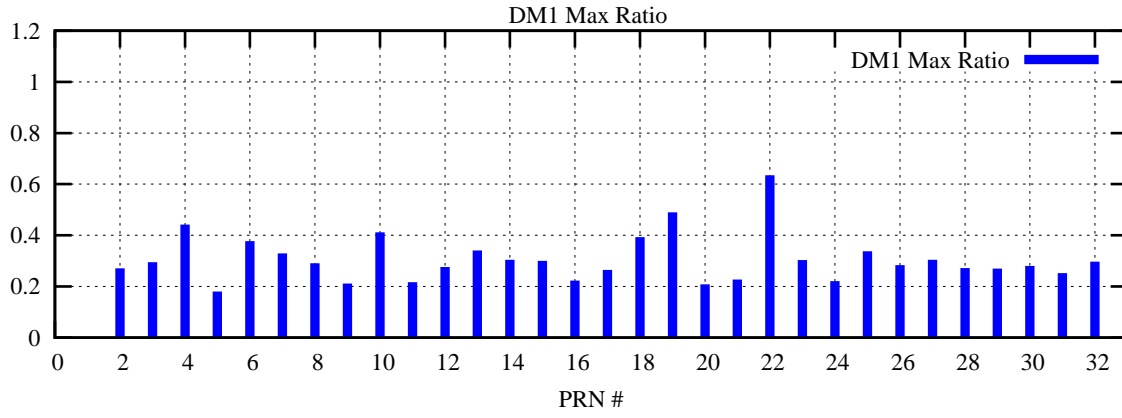

Ratio (PRN Bias/Threshold)

GpsWeek 2289 Day 6

Skinny (Type 0): PRN 8 22
Broad (Type 2): PRN 7 15 17 21 24