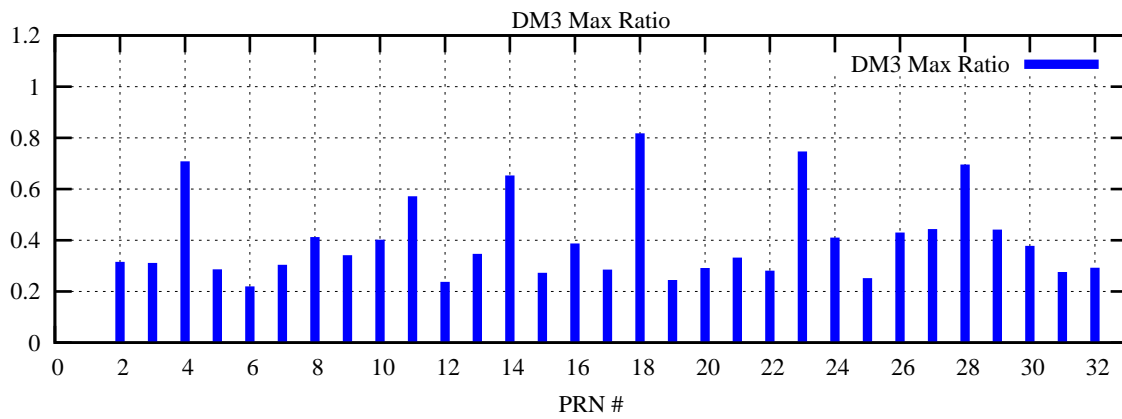

Ratio (PRN Bias/Threshold)

GpsWeek 2289 Day 6

Skinny (Type 0): PRN 8 22
Broad (Type 2): PRN 7 15 17 21 24