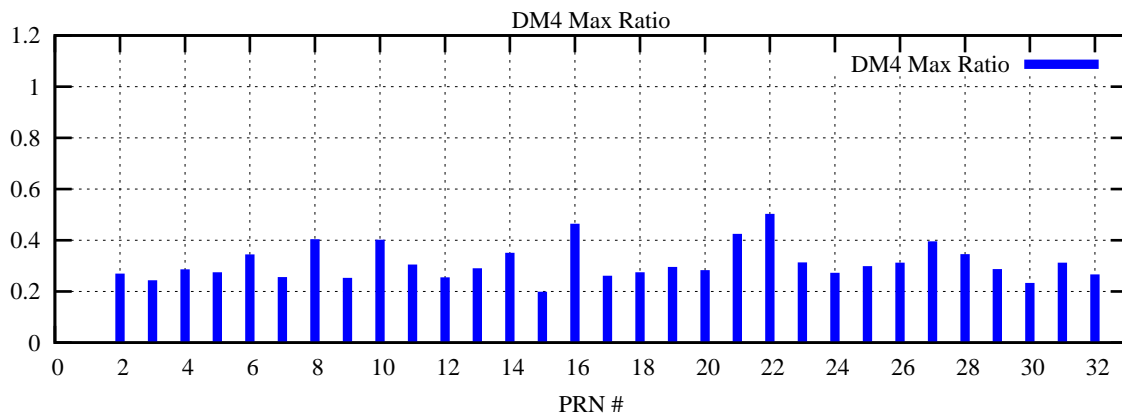

Ratio (PRN Bias/Threshold)

GpsWeek 2289 Day 6

Skinny (Type 0): PRN 8 22
Broad (Type 2): PRN 7 15 17 21 24