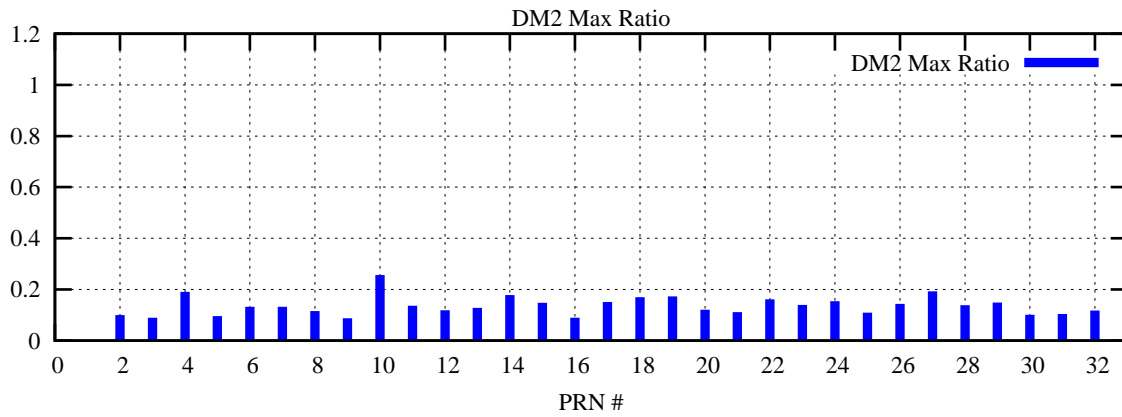

Ratio (PRN Bias/Threshold)

GpsWeek 2289 Day 6

Skinny (Type 0): PRN 8 22
Broad (Type 2): PRN 7 15 17 21 24