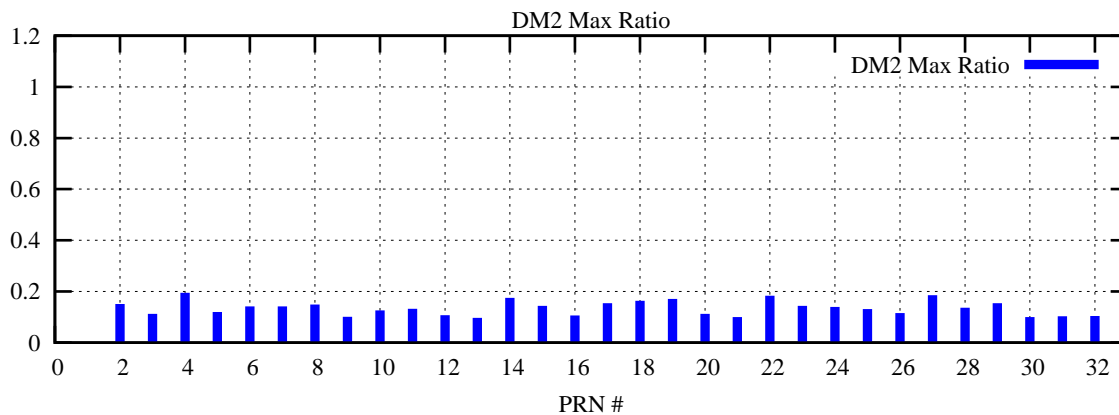

Ratio (PRN Bias/Threshold)

GpsWeek 2290 Day 6

Skinny (Type 0): PRN 8 22
Broad (Type 2): PRN 7 15 17 21 24