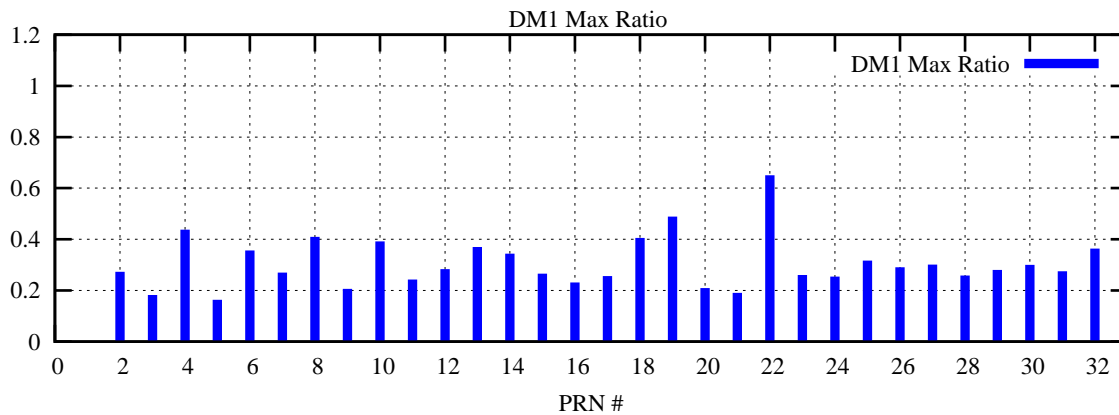

Ratio (PRN Bias/Threshold)

GpsWeek 2290 Day 6

Skinny (Type 0): PRN 8 22
Broad (Type 2): PRN 7 15 17 21 24