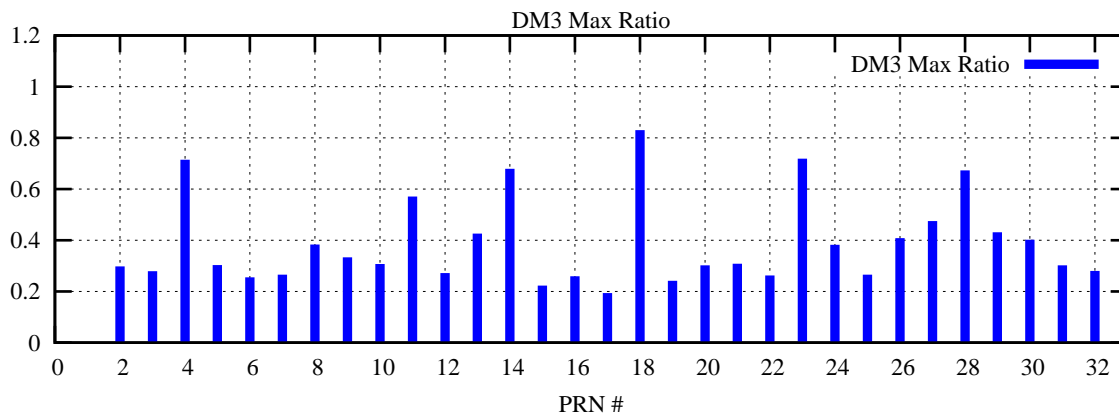

Ratio (PRN Bias/Threshold)

GpsWeek 2290 Day 6

Skinny (Type 0): PRN 8 22
Broad (Type 2): PRN 7 15 17 21 24