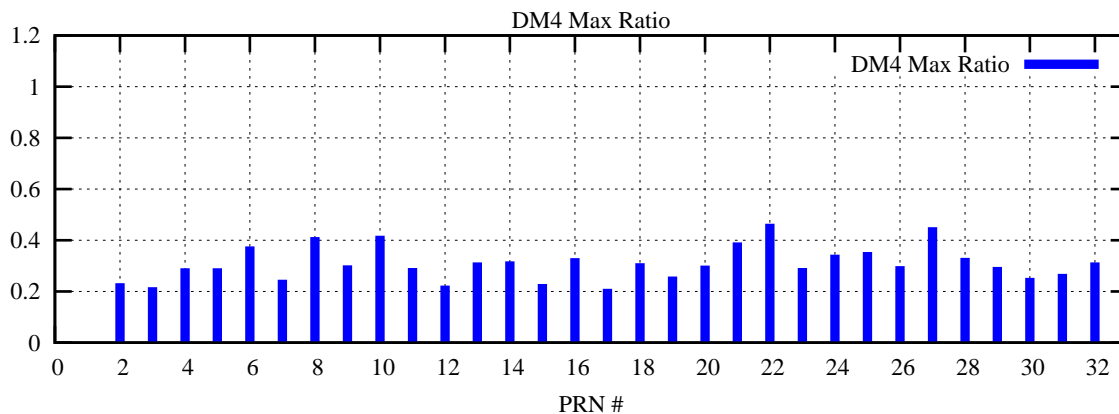

Ratio (PRN Bias/Threshold)

GpsWeek 2290 Day 6

Skinny (Type 0): PRN 8 22
Broad (Type 2): PRN 7 15 17 21 24