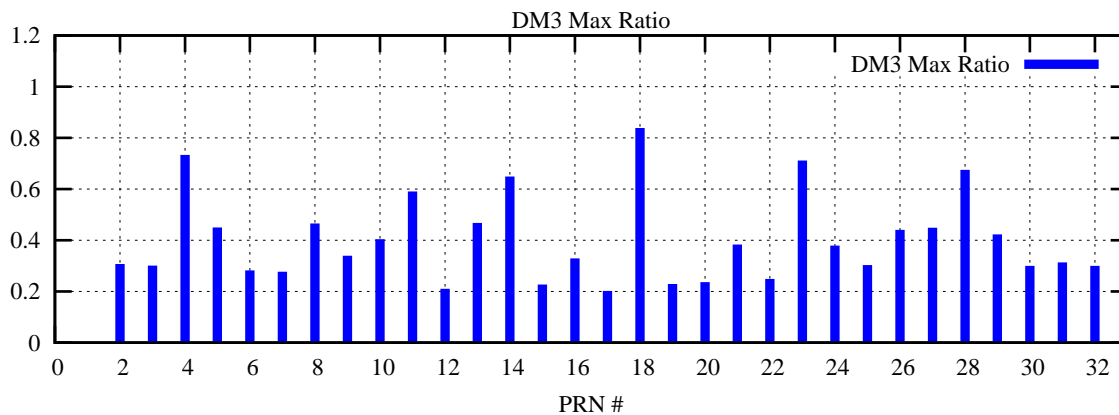

Ratio (PRN Bias/Threshold)

GpsWeek 2291 Day 0

Skinny (Type 0): PRN 8 22
Broad (Type 2): PRN 7 15 17 21 24