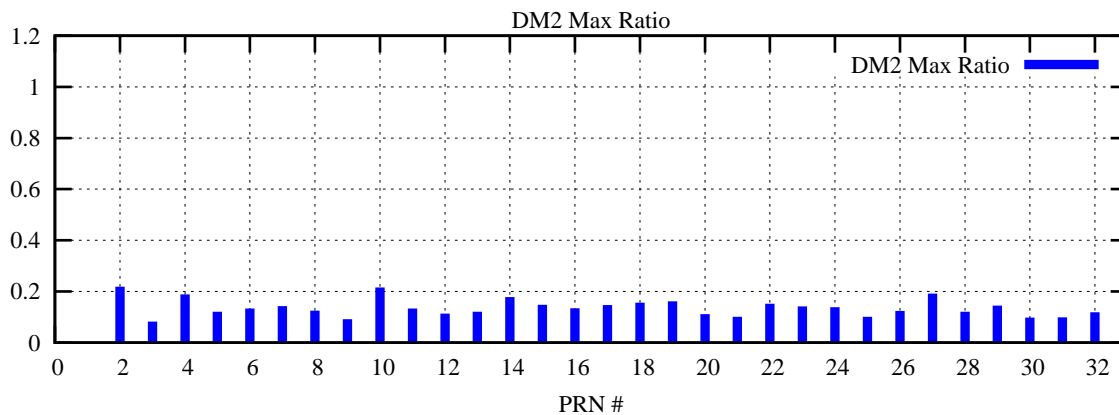

Ratio (PRN Bias/Threshold)

GpsWeek 2291 Day 0

Skinny (Type 0): PRN 8 22
Broad (Type 2): PRN 7 15 17 21 24