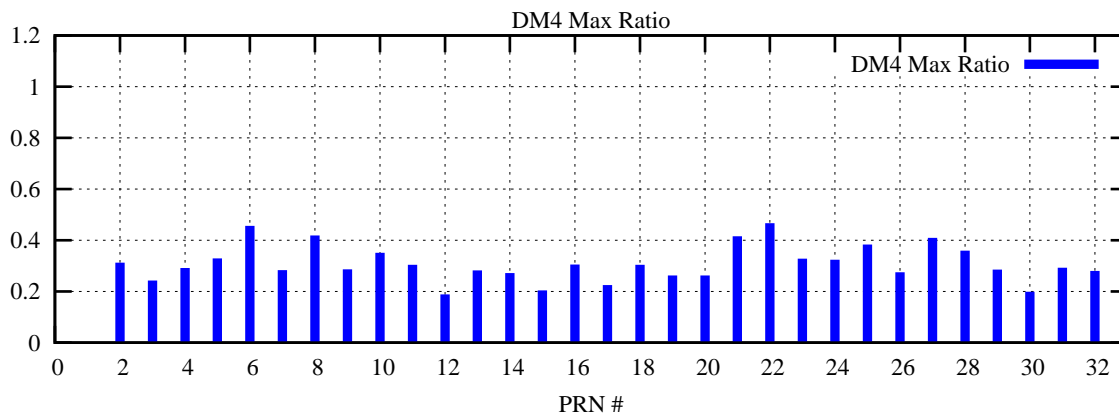

Ratio (PRN Bias/Threshold)

GpsWeek 2291 Day 0

Skinny (Type 0): PRN 8 22
Broad (Type 2): PRN 7 15 17 21 24