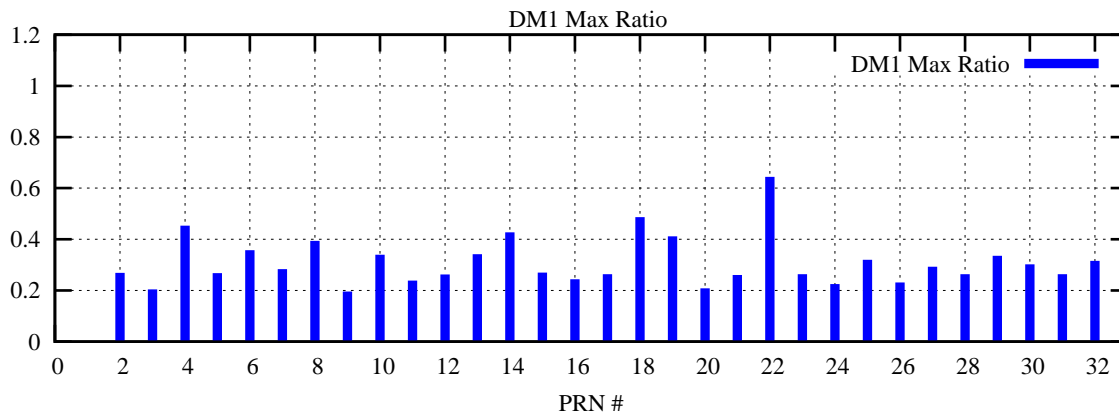

Ratio (PRN Bias/Threshold)

GpsWeek 2291 Day 0

Skinny (Type 0): PRN 8 22
Broad (Type 2): PRN 7 15 17 21 24