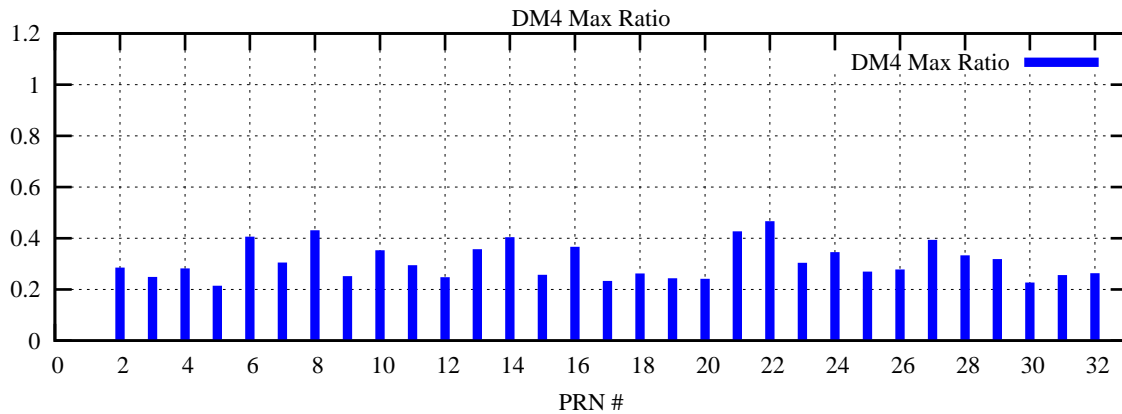

Ratio (PRN Bias/Threshold)

GpsWeek 2291 Day 6

Skinny (Type 0): PRN 8 22
Broad (Type 2): PRN 7 15 17 21 24