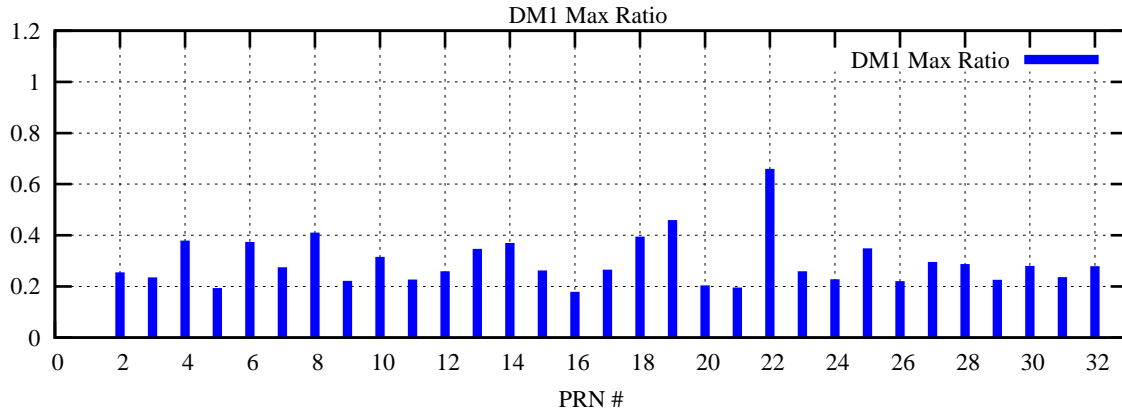

Ratio (PRN Bias/Threshold)

GpsWeek 2291 Day 6

Skinny (Type 0): PRN 8 22
Broad (Type 2): PRN 7 15 17 21 24