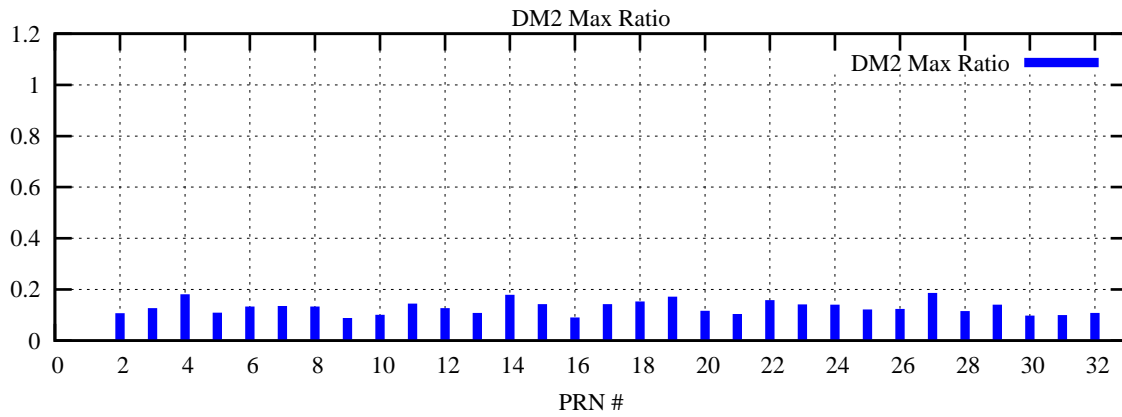

Ratio (PRN Bias/Threshold)

GpsWeek 2291 Day 6

Skinny (Type 0): PRN 8 22
Broad (Type 2): PRN 7 15 17 21 24