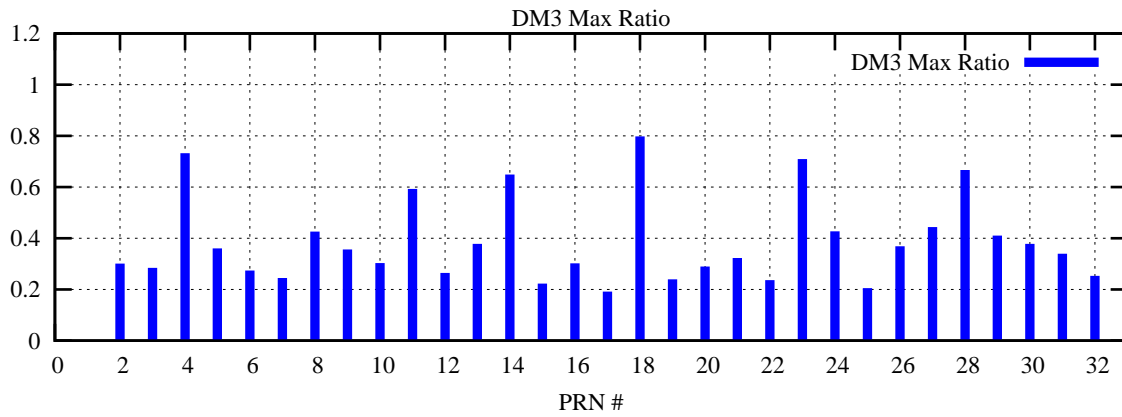

Ratio (PRN Bias/Threshold)

GpsWeek 2291 Day 6

Skinny (Type 0): PRN 8 22
Broad (Type 2): PRN 7 15 17 21 24