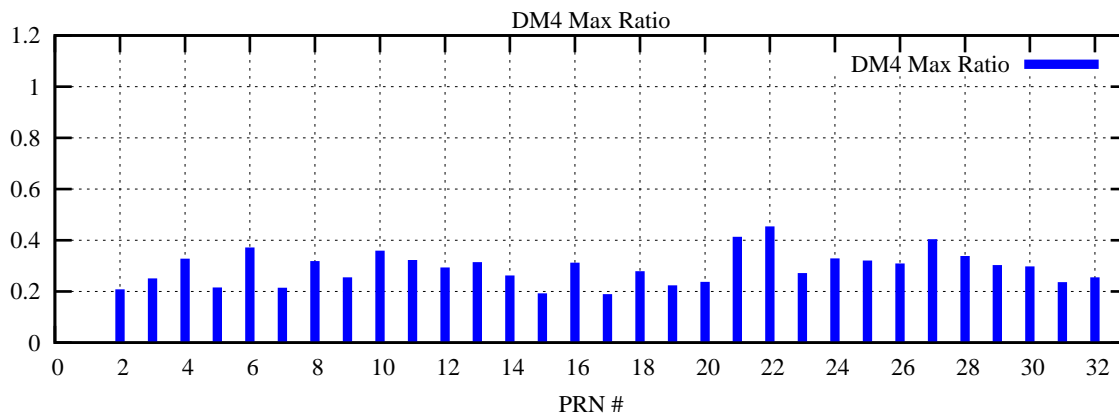

Ratio (PRN Bias/Threshold)

GpsWeek 2292 Day 0

Skinny (Type 0): PRN 8 22
Broad (Type 2): PRN 7 15 17 21 24