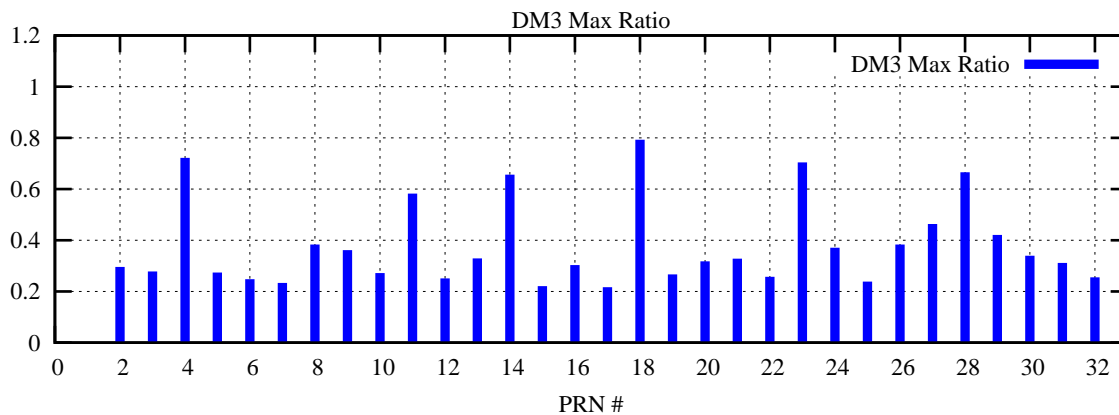

Ratio (PRN Bias/Threshold)

GpsWeek 2292 Day 0

Skinny (Type 0): PRN 8 22
Broad (Type 2): PRN 7 15 17 21 24