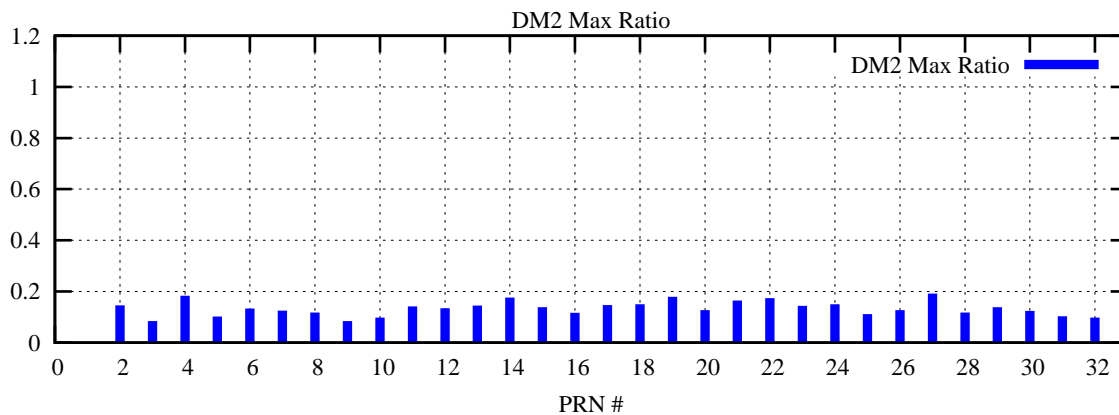

Ratio (PRN Bias/Threshold)

GpsWeek 2292 Day 0

Skinny (Type 0): PRN 8 22
Broad (Type 2): PRN 7 15 17 21 24