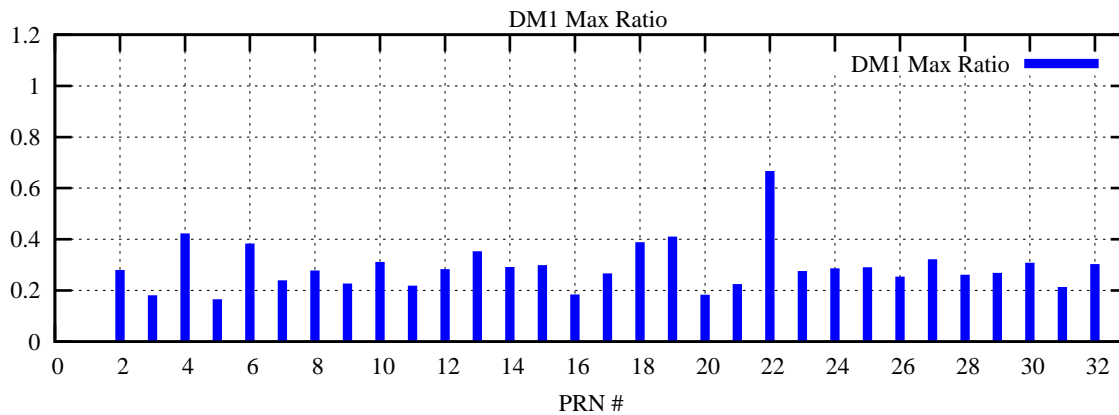

Ratio (PRN Bias/Threshold)

GpsWeek 2292 Day 0

Skinny (Type 0): PRN 8 22
Broad (Type 2): PRN 7 15 17 21 24