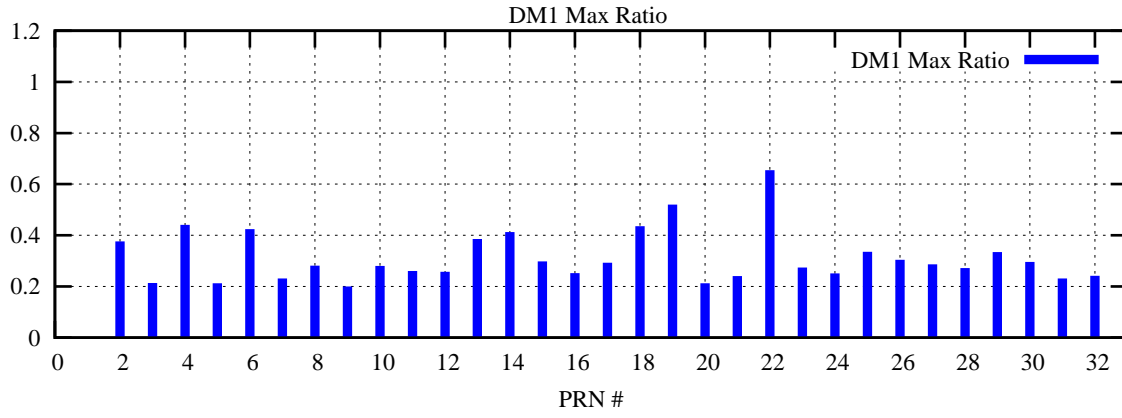

Ratio (PRN Bias/Threshold)

GpsWeek 2292 Day 4

Skinny (Type 0): PRN 8 22
Broad (Type 2): PRN 7 15 17 21 24