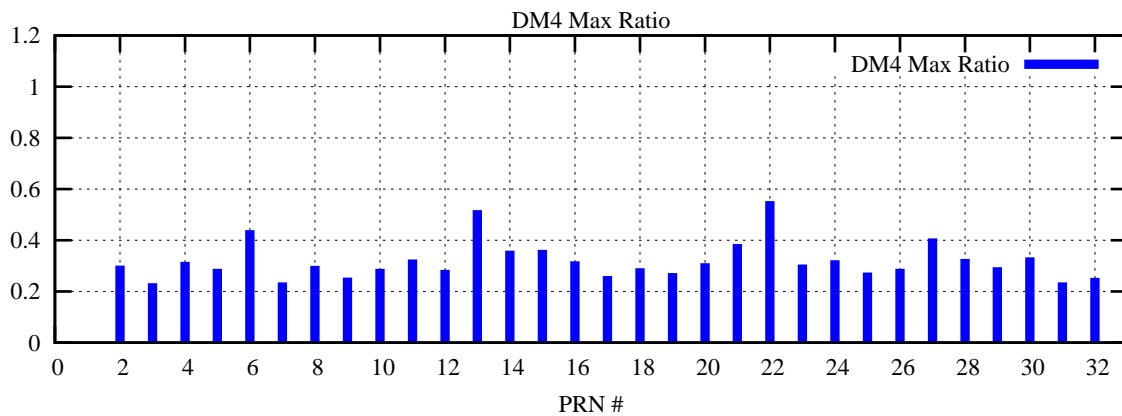

Ratio (PRN Bias/Threshold)

GpsWeek 2292 Day 4

Skinny (Type 0): PRN 8 22
Broad (Type 2): PRN 7 15 17 21 24