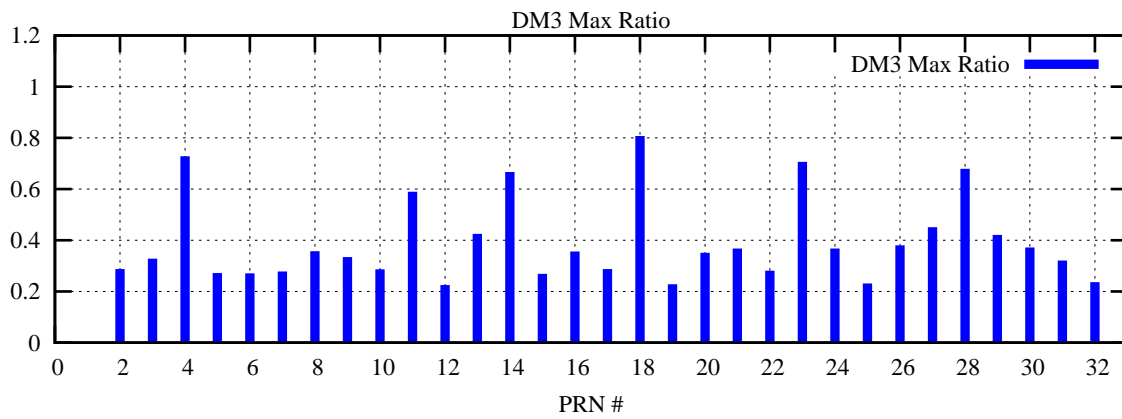

Ratio (PRN Bias/Threshold)

GpsWeek 2292 Day 4

Skinny (Type 0): PRN 8 22
Broad (Type 2): PRN 7 15 17 21 24