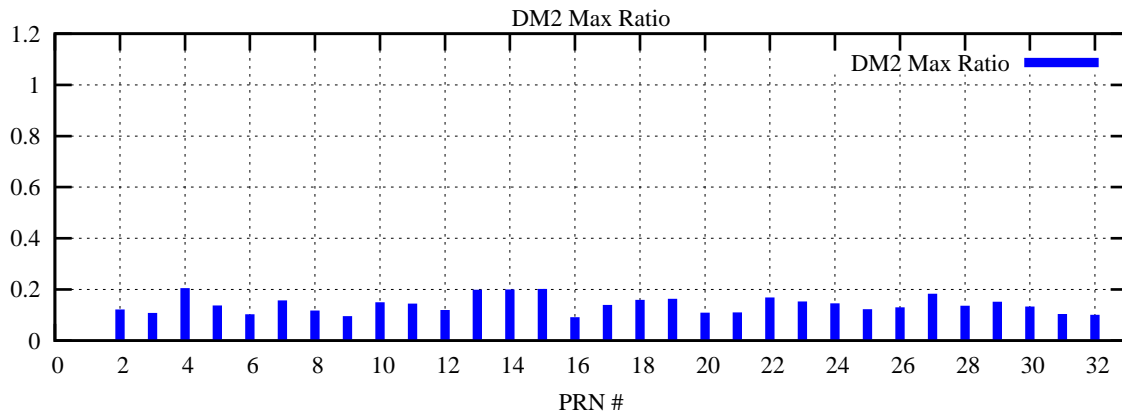

Ratio (PRN Bias/Threshold)

GpsWeek 2292 Day 4

Skinny (Type 0): PRN 8 22
Broad (Type 2): PRN 7 15 17 21 24