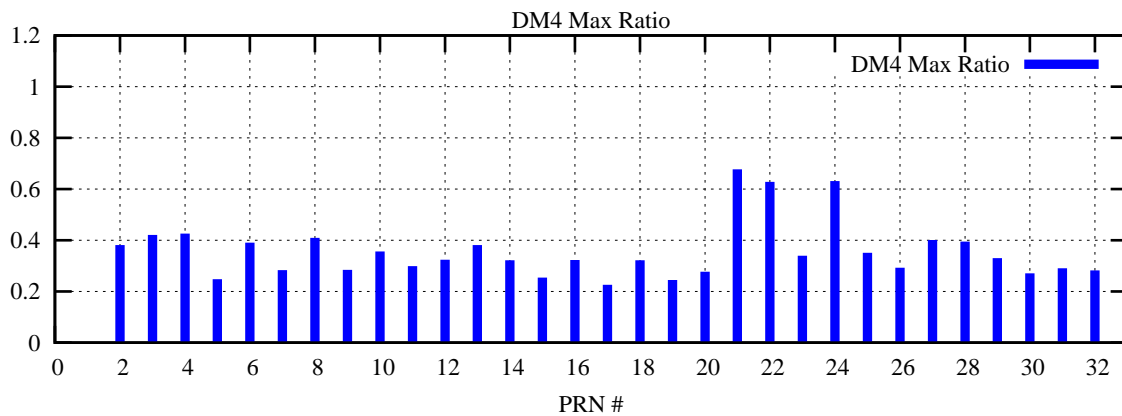

Ratio (PRN Bias/Threshold)

GpsWeek 2294 Day 0

Skinny (Type 0): PRN 8 22
Broad (Type 2): PRN 7 15 17 21 24