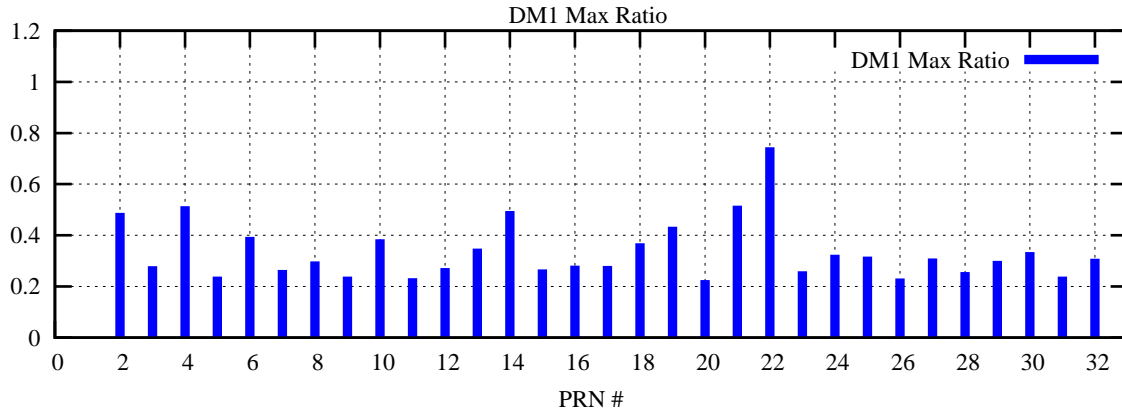

Ratio (PRN Bias/Threshold)

GpsWeek 2294 Day 0

Skinny (Type 0): PRN 8 22
Broad (Type 2): PRN 7 15 17 21 24