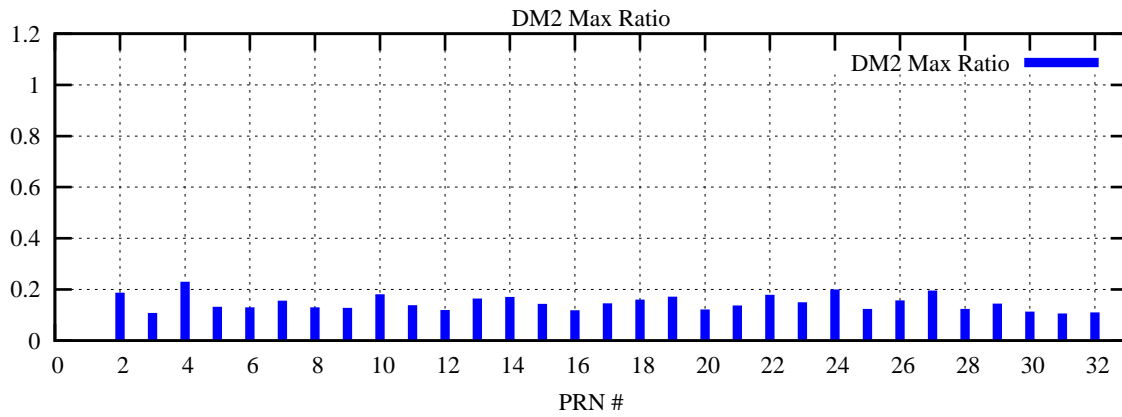

Ratio (PRN Bias/Threshold)

GpsWeek 2294 Day 0

Skinny (Type 0): PRN 8 22
Broad (Type 2): PRN 7 15 17 21 24