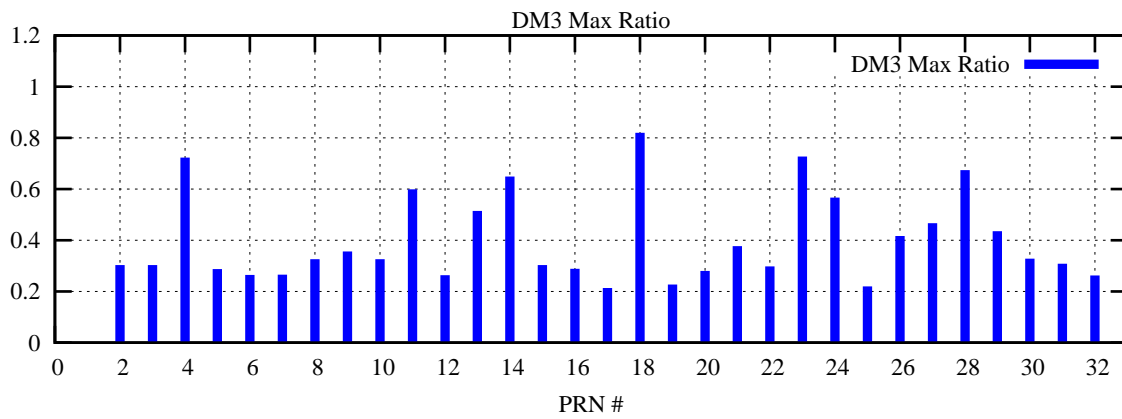

Ratio (PRN Bias/Threshold)

GpsWeek 2294 Day 0

Skinny (Type 0): PRN 8 22
Broad (Type 2): PRN 7 15 17 21 24