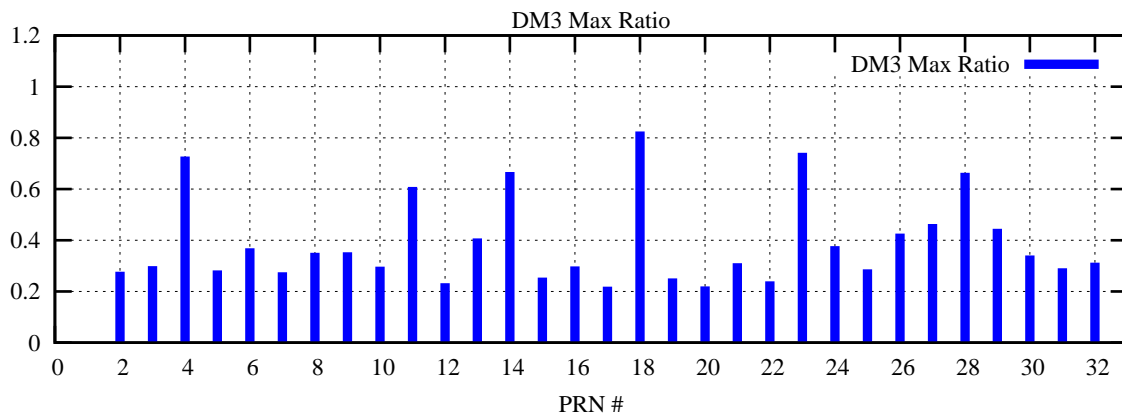

Ratio (PRN Bias/Threshold)

GpsWeek 2294 Day 6

Skinny (Type 0): PRN 8 22
Broad (Type 2): PRN 7 15 17 21 24