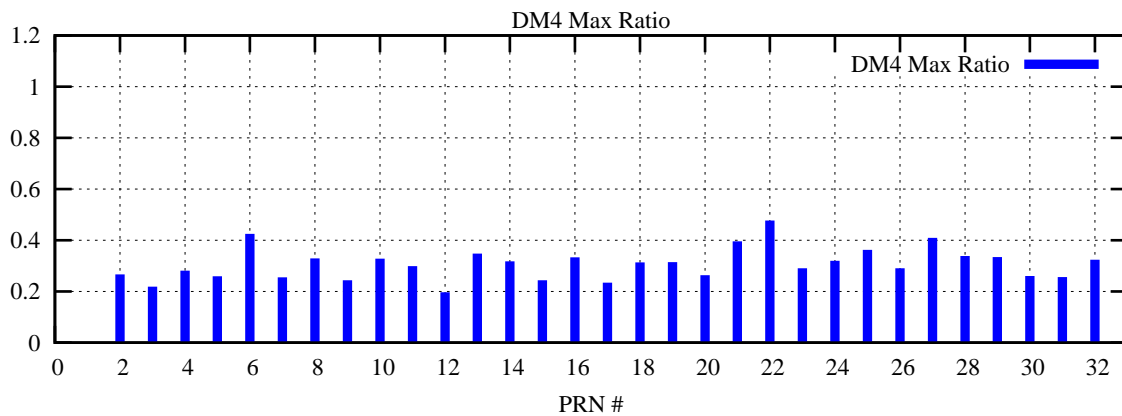

Ratio (PRN Bias/Threshold)

GpsWeek 2294 Day 6

Skinny (Type 0): PRN 8 22
Broad (Type 2): PRN 7 15 17 21 24