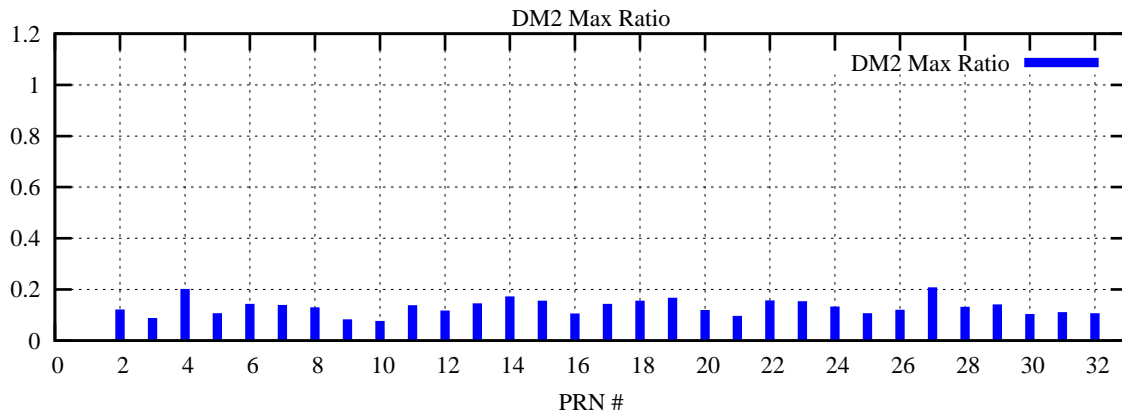

Ratio (PRN Bias/Threshold)

GpsWeek 2294 Day 6

Skinny (Type 0): PRN 8 22
Broad (Type 2): PRN 7 15 17 21 24