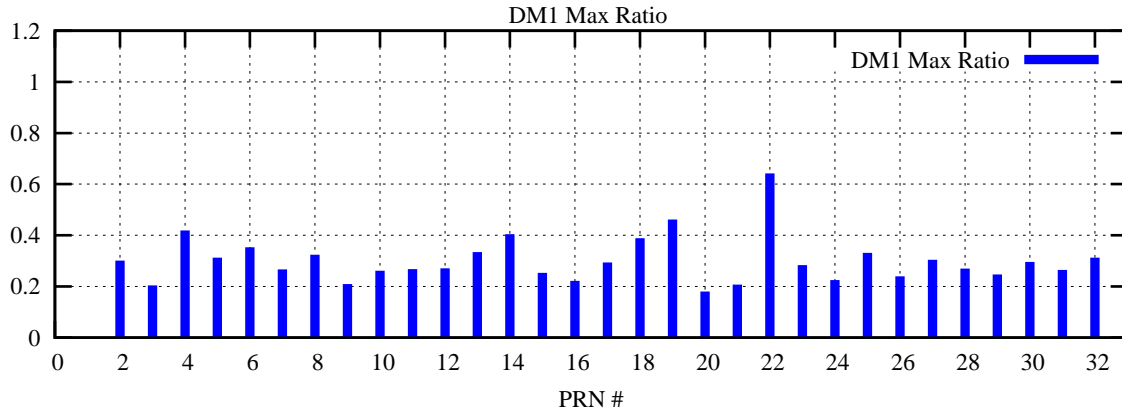

Ratio (PRN Bias/Threshold)

GpsWeek 2294 Day 6

Skinny (Type 0): PRN 8 22
Broad (Type 2): PRN 7 15 17 21 24