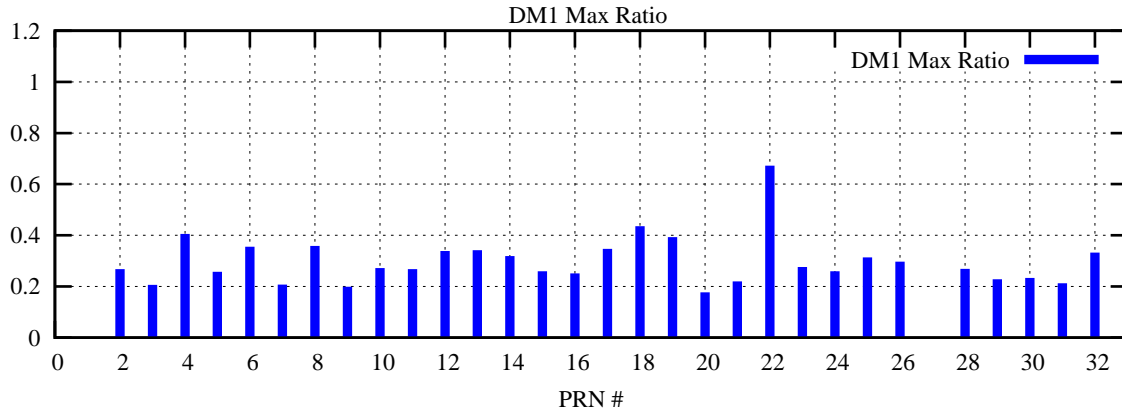

Ratio (PRN Bias/Threshold)

GpsWeek 2297 Day 0

Skinny (Type 0): PRN 8 22
Broad (Type 2): PRN 7 15 17 21 24