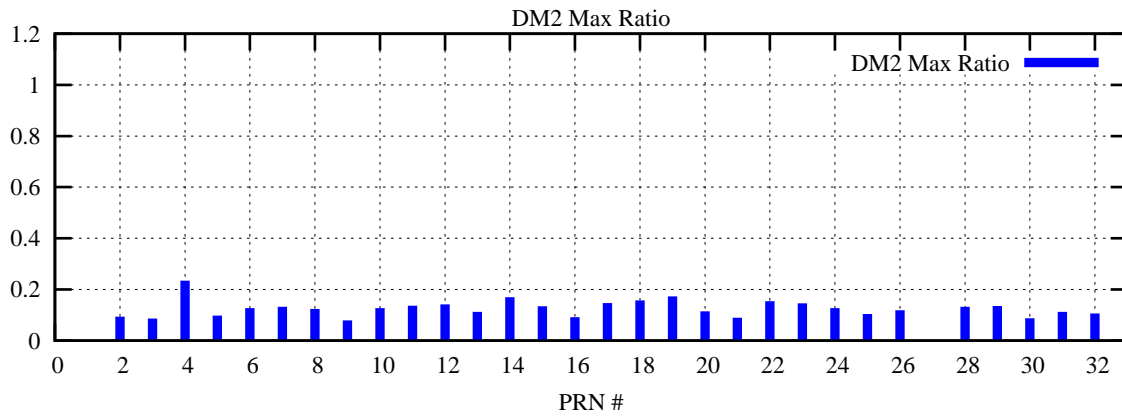

Ratio (PRN Bias/Threshold)

GpsWeek 2297 Day 0

Skinny (Type 0): PRN 8 22
Broad (Type 2): PRN 7 15 17 21 24