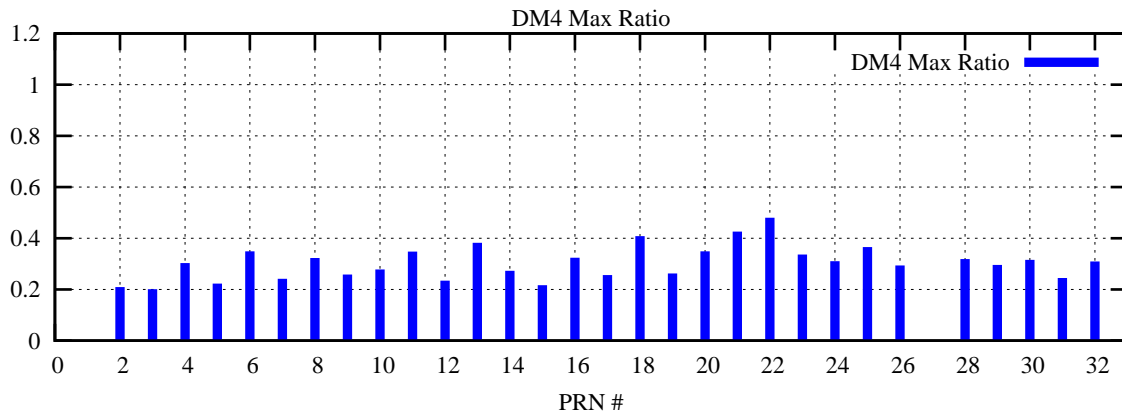

Ratio (PRN Bias/Threshold)

GpsWeek 2297 Day 0

Skinny (Type 0): PRN 8 22
Broad (Type 2): PRN 7 15 17 21 24