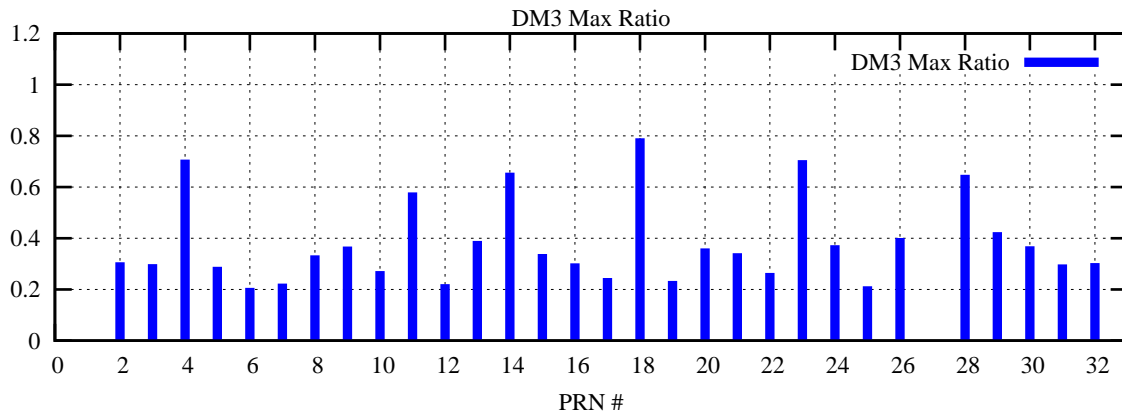

Ratio (PRN Bias/Threshold)

GpsWeek 2297 Day 0

Skinny (Type 0): PRN 8 22
Broad (Type 2): PRN 7 15 17 21 24