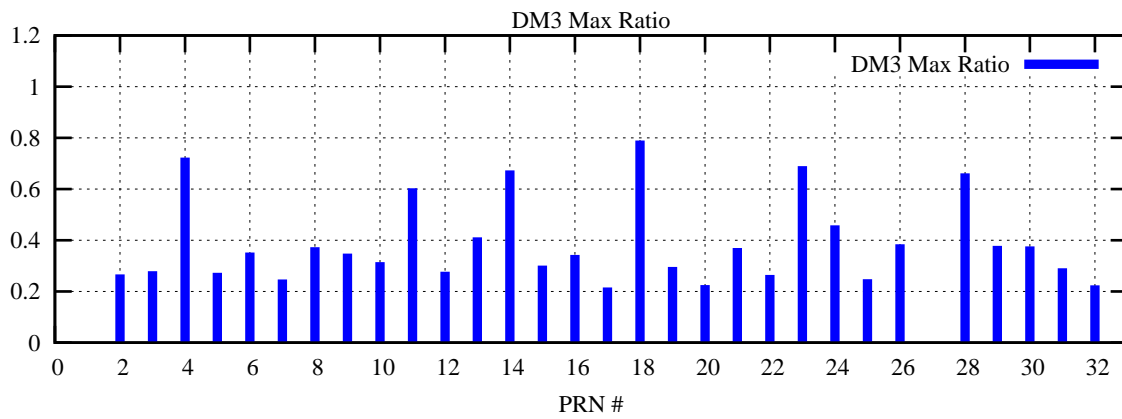

Ratio (PRN Bias/Threshold)

GpsWeek 2297 Day 6

Skinny (Type 0): PRN 8 22
Broad (Type 2): PRN 7 15 17 21 24