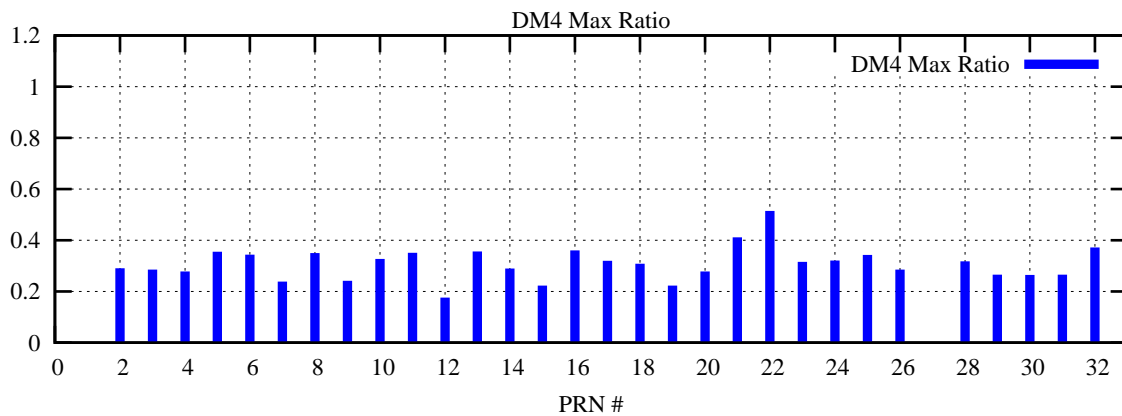

Ratio (PRN Bias/Threshold)

GpsWeek 2297 Day 6

Skinny (Type 0): PRN 8 22
Broad (Type 2): PRN 7 15 17 21 24