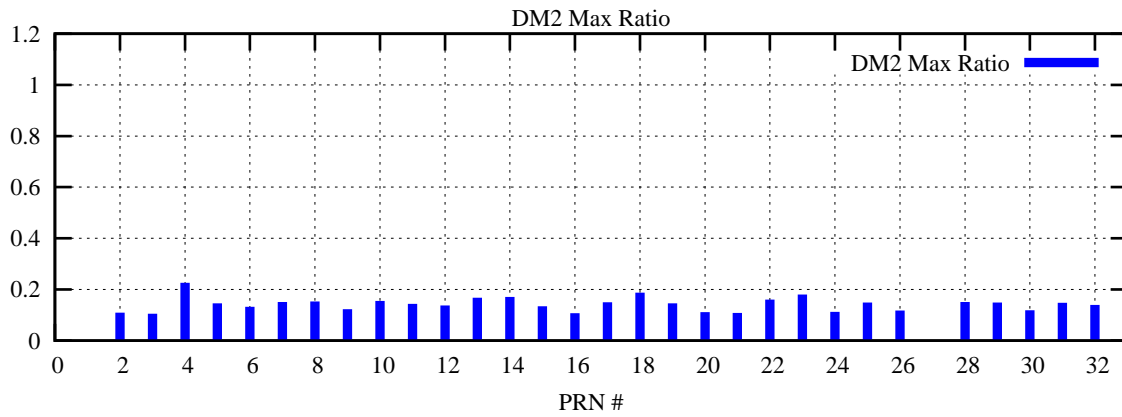

Ratio (PRN Bias/Threshold)

GpsWeek 2297 Day 6

Skinny (Type 0): PRN 8 22
Broad (Type 2): PRN 7 15 17 21 24