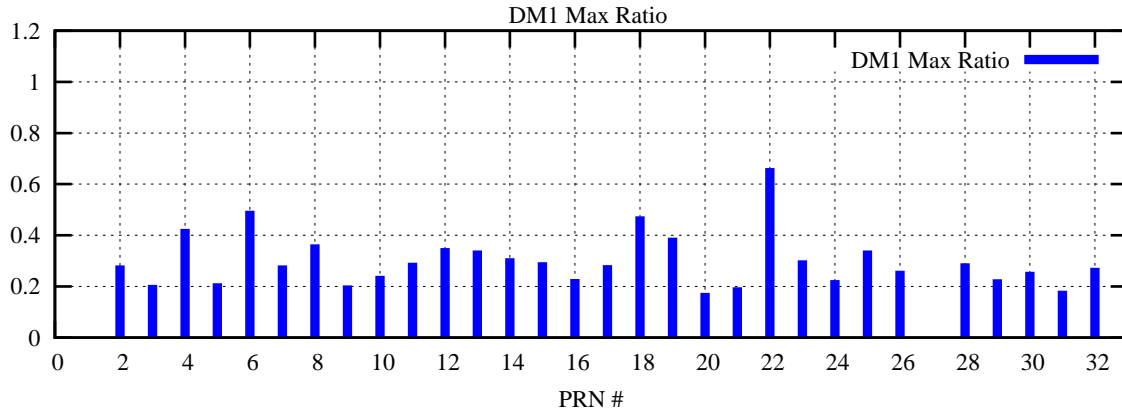

Ratio (PRN Bias/Threshold)

GpsWeek 2297 Day 6

Skinny (Type 0): PRN 8 22
Broad (Type 2): PRN 7 15 17 21 24