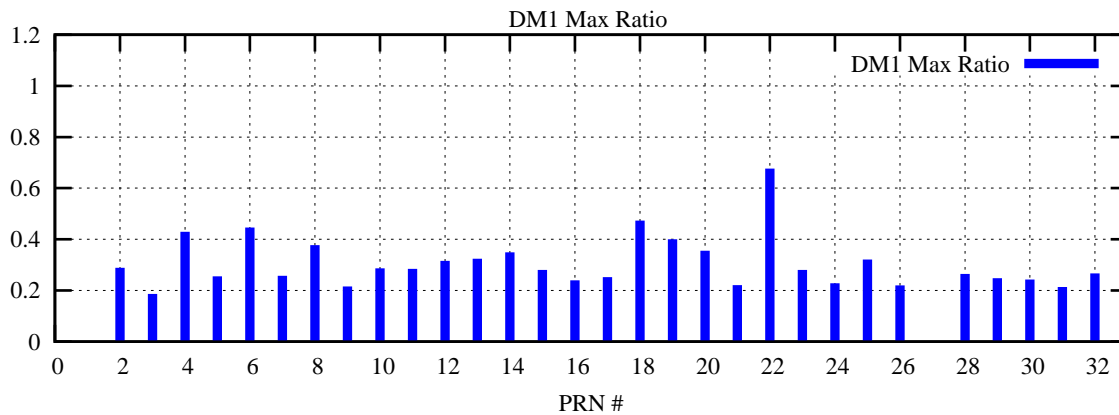

Ratio (PRN Bias/Threshold)

GpsWeek 2298 Day 0

Skinny (Type 0): PRN 8 22  
Broad (Type 2): PRN 7 15 17 21 24