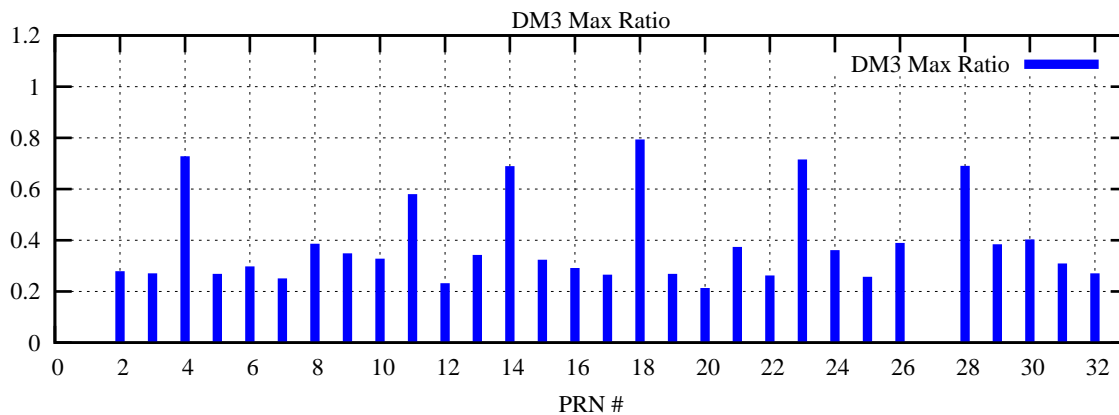

Ratio (PRN Bias/Threshold)

GpsWeek 2298 Day 0

Skinny (Type 0): PRN 8 22  
Broad (Type 2): PRN 7 15 17 21 24