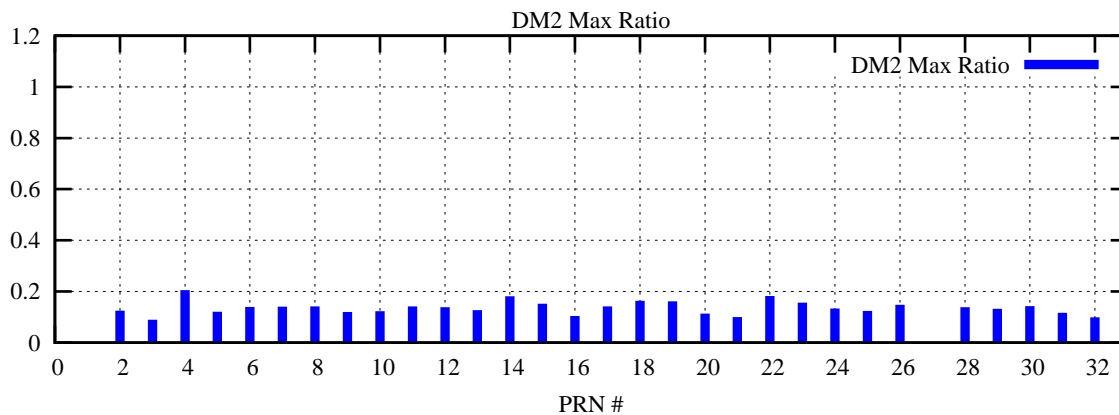

Ratio (PRN Bias/Threshold)

GpsWeek 2298 Day 0

Skinny (Type 0): PRN 8 22  
Broad (Type 2): PRN 7 15 17 21 24