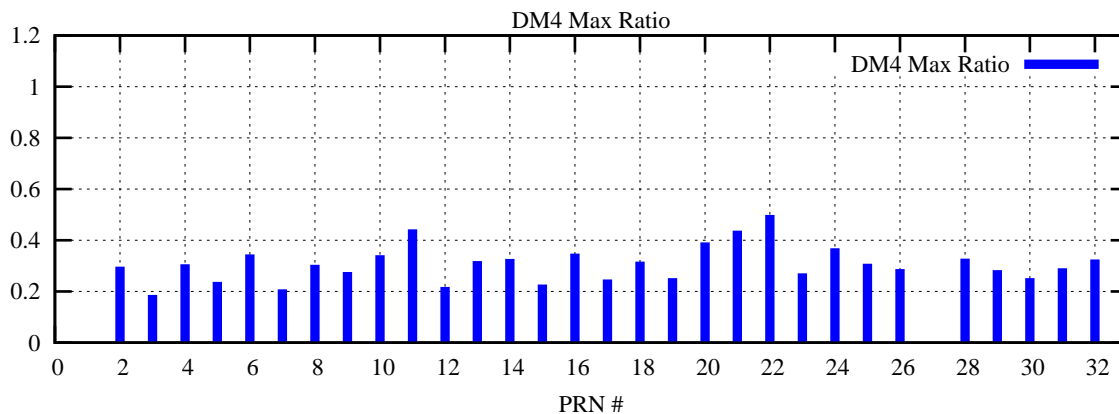

Ratio (PRN Bias/Threshold)

GpsWeek 2298 Day 0

Skinny (Type 0): PRN 8 22  
Broad (Type 2): PRN 7 15 17 21 24