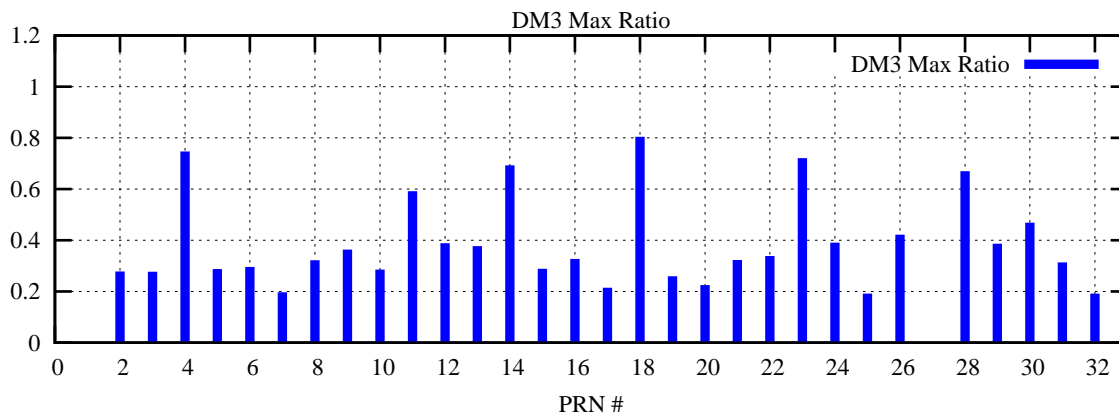

Ratio (PRN Bias/Threshold)

GpsWeek 2299 Day 0

Skinny (Type 0): PRN 8 22  
Broad (Type 2): PRN 7 15 17 21 24