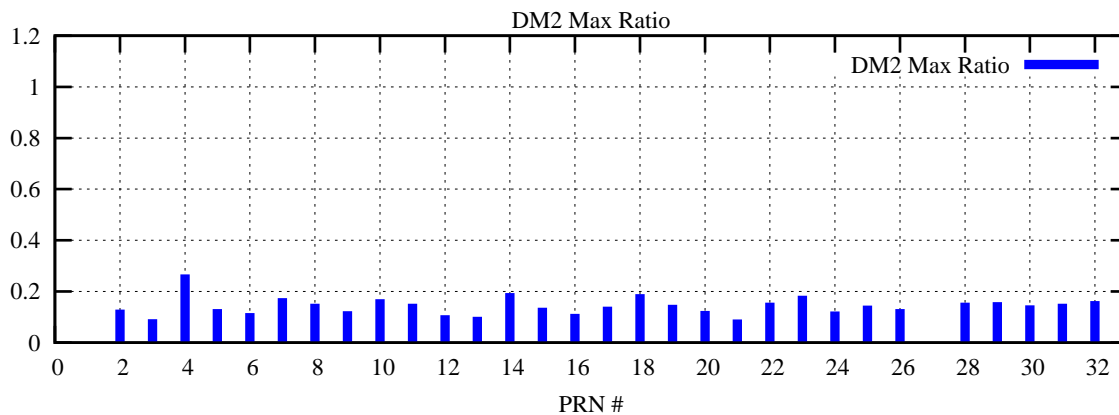

Ratio (PRN Bias/Threshold)

GpsWeek 2299 Day 0

Skinny (Type 0): PRN 8 22  
Broad (Type 2): PRN 7 15 17 21 24