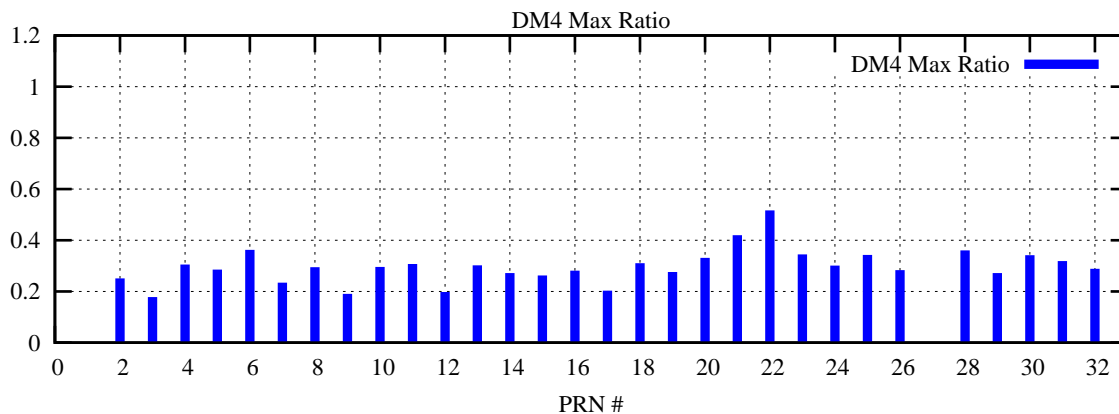

Ratio (PRN Bias/Threshold)

GpsWeek 2299 Day 0

Skinny (Type 0): PRN 8 22  
Broad (Type 2): PRN 7 15 17 21 24