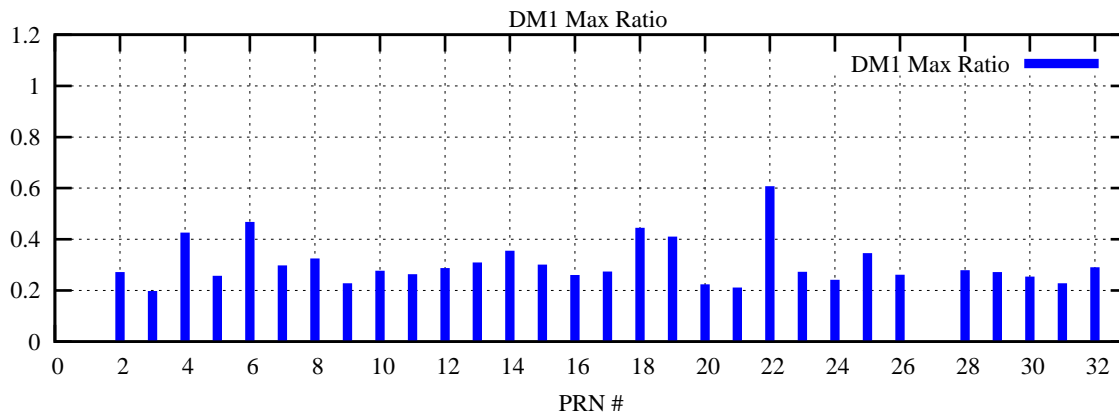

Ratio (PRN Bias/Threshold)

GpsWeek 2299 Day 0

Skinny (Type 0): PRN 8 22  
Broad (Type 2): PRN 7 15 17 21 24