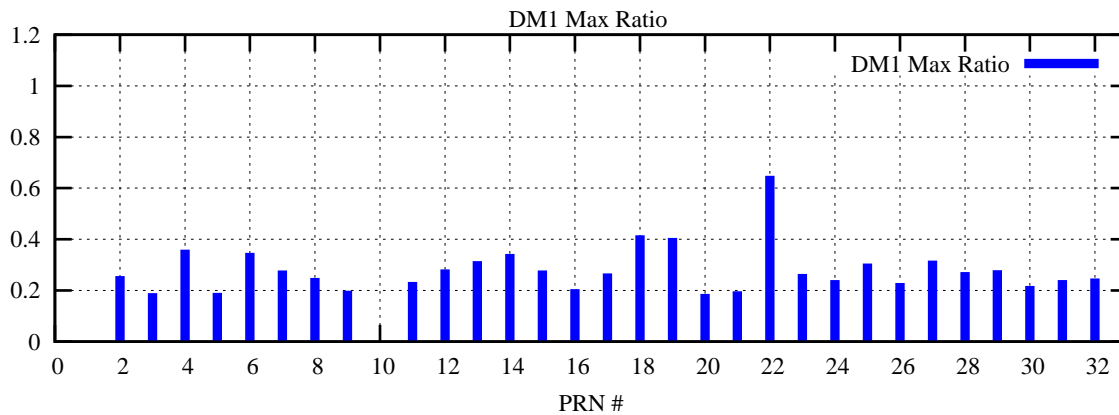

Ratio (PRN Bias/Threshold)

GpsWeek 2301 Day 1

Skinny (Type 0): PRN 8 22
Broad (Type 2): PRN 7 15 17 21 24