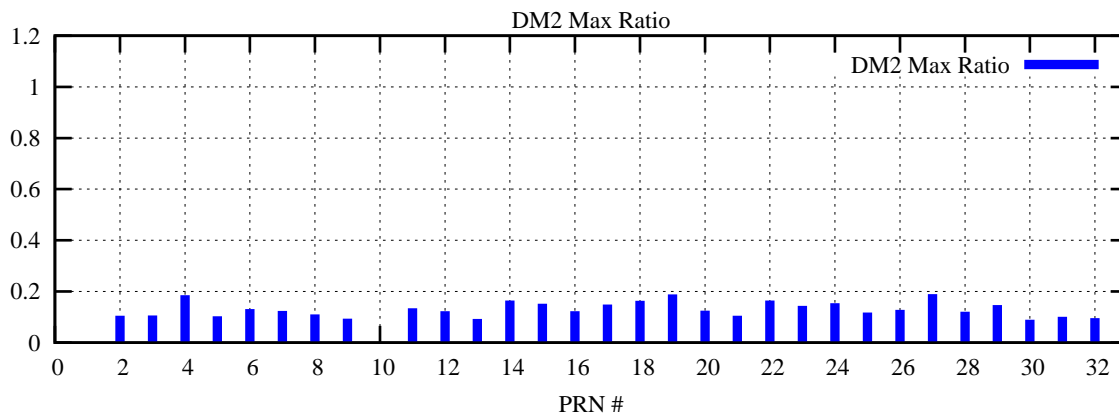

Ratio (PRN Bias/Threshold)

GpsWeek 2301 Day 1

Skinny (Type 0): PRN 8 22
Broad (Type 2): PRN 7 15 17 21 24