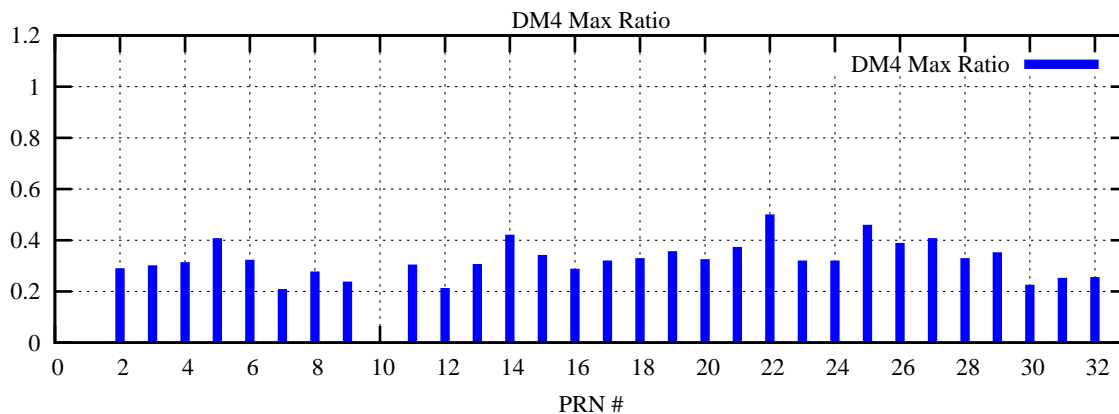

Ratio (PRN Bias/Threshold)

GpsWeek 2301 Day 1

Skinny (Type 0): PRN 8 22
Broad (Type 2): PRN 7 15 17 21 24