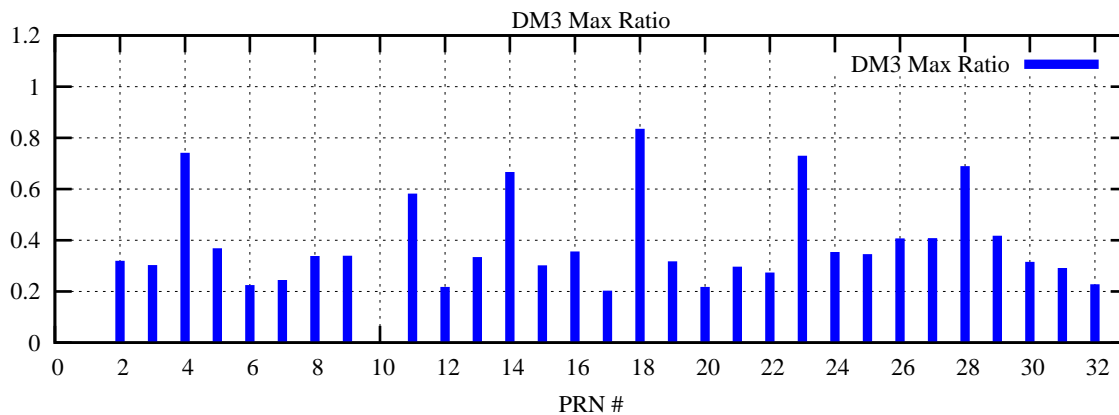

Ratio (PRN Bias/Threshold)

GpsWeek 2301 Day 1

Skinny (Type 0): PRN 8 22
Broad (Type 2): PRN 7 15 17 21 24