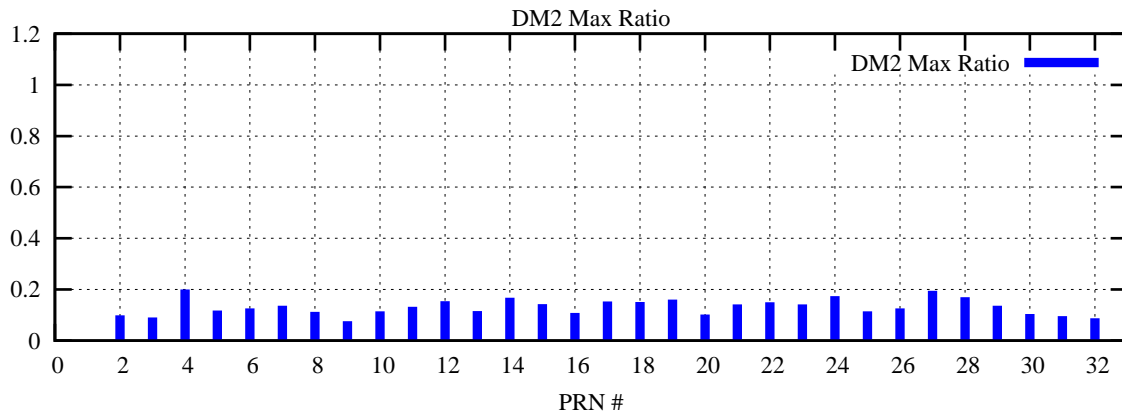

Ratio (PRN Bias/Threshold)

GpsWeek 2301 Day 6

Skinny (Type 0): PRN 8 22
Broad (Type 2): PRN 7 15 17 21 24