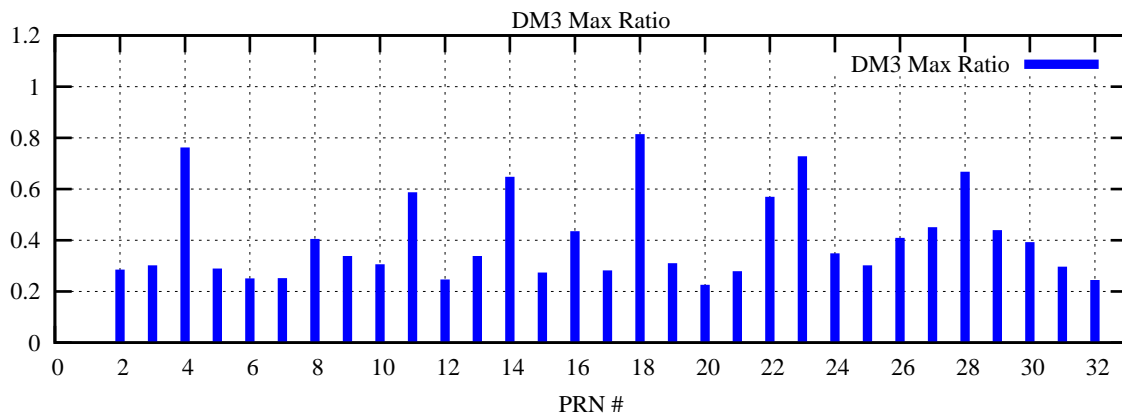

Ratio (PRN Bias/Threshold)

GpsWeek 2301 Day 6

Skinny (Type 0): PRN 8 22
Broad (Type 2): PRN 7 15 17 21 24