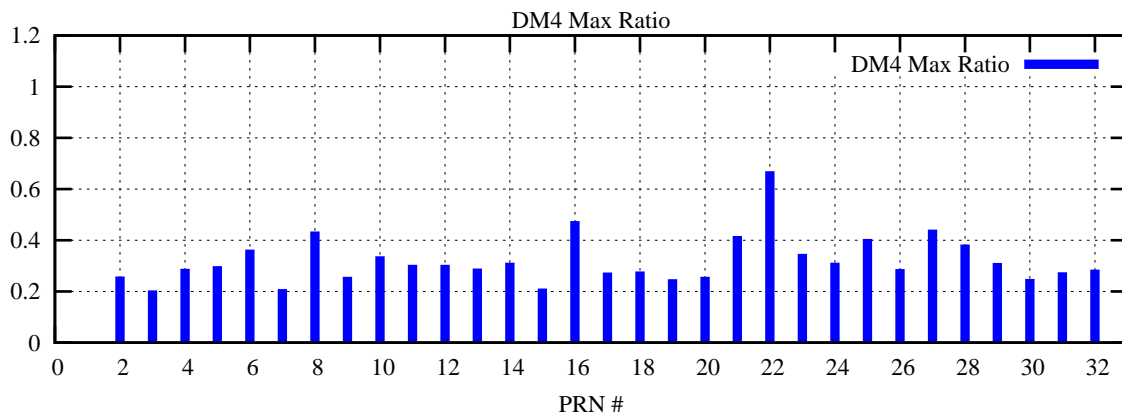

Ratio (PRN Bias/Threshold)

GpsWeek 2301 Day 6

Skinny (Type 0): PRN 8 22
Broad (Type 2): PRN 7 15 17 21 24