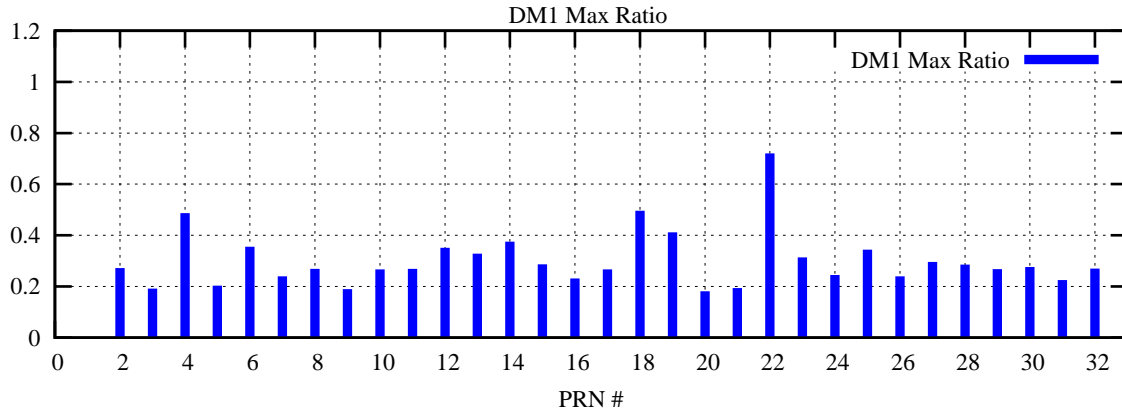

Ratio (PRN Bias/Threshold)

GpsWeek 2301 Day 6

Skinny (Type 0): PRN 8 22
Broad (Type 2): PRN 7 15 17 21 24