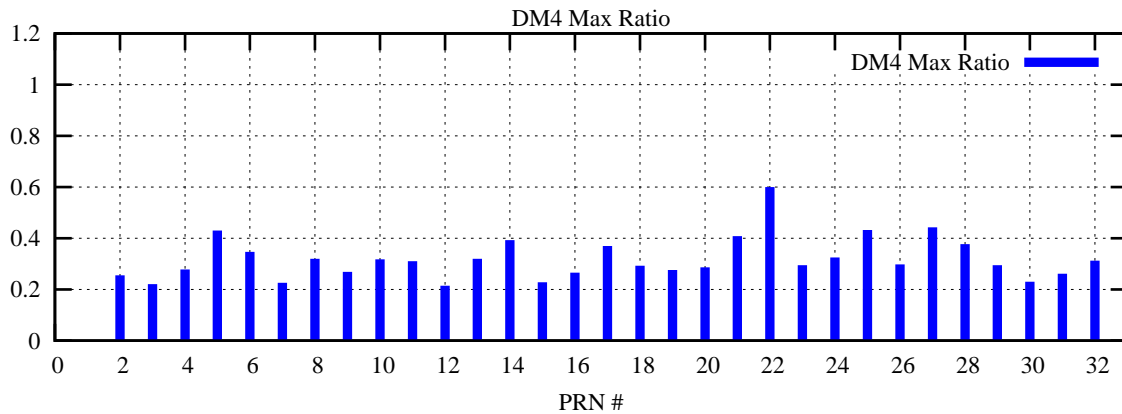

Ratio (PRN Bias/Threshold)

GpsWeek 2302 Day 1

Skinny (Type 0): PRN 8 22
Broad (Type 2): PRN 7 15 17 21 24