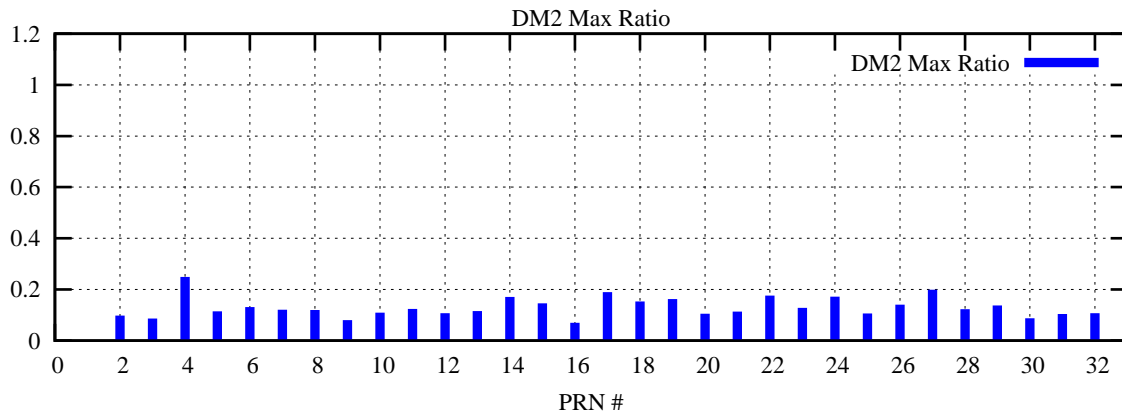

Ratio (PRN Bias/Threshold)

GpsWeek 2302 Day 1

Skinny (Type 0): PRN 8 22
Broad (Type 2): PRN 7 15 17 21 24