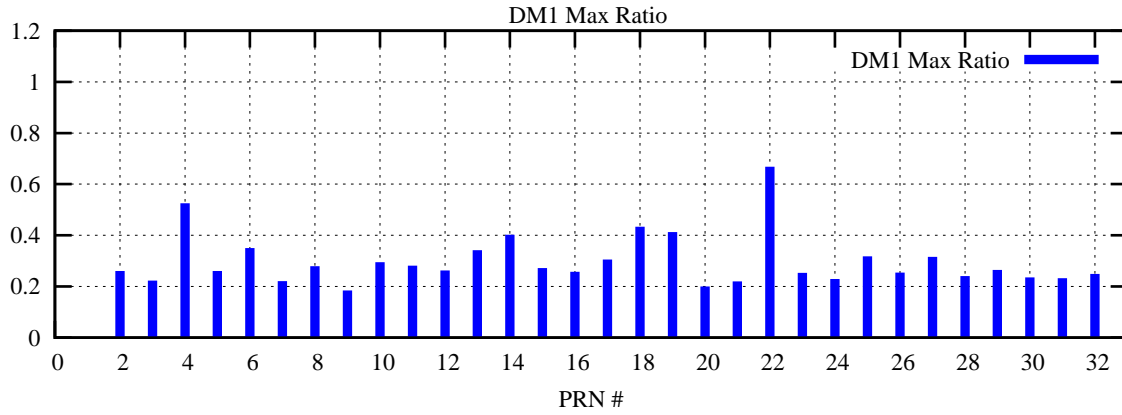

Ratio (PRN Bias/Threshold)

GpsWeek 2302 Day 1

Skinny (Type 0): PRN 8 22
Broad (Type 2): PRN 7 15 17 21 24