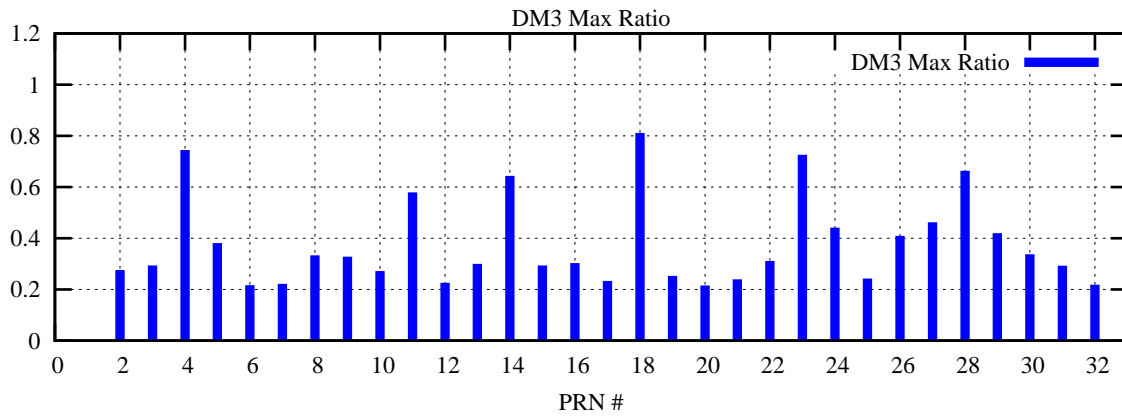

Ratio (PRN Bias/Threshold)

GpsWeek 2302 Day 1

Skinny (Type 0): PRN 8 22
Broad (Type 2): PRN 7 15 17 21 24