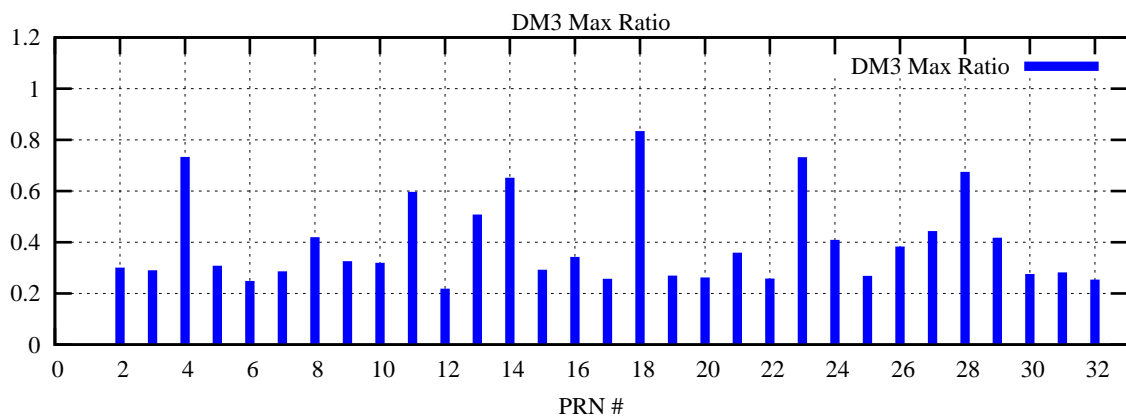

Ratio (PRN Bias/Threshold)

GpsWeek 2302 Day 3

Skinny (Type 0): PRN 8 22  
Broad (Type 2): PRN 7 15 17 21 24