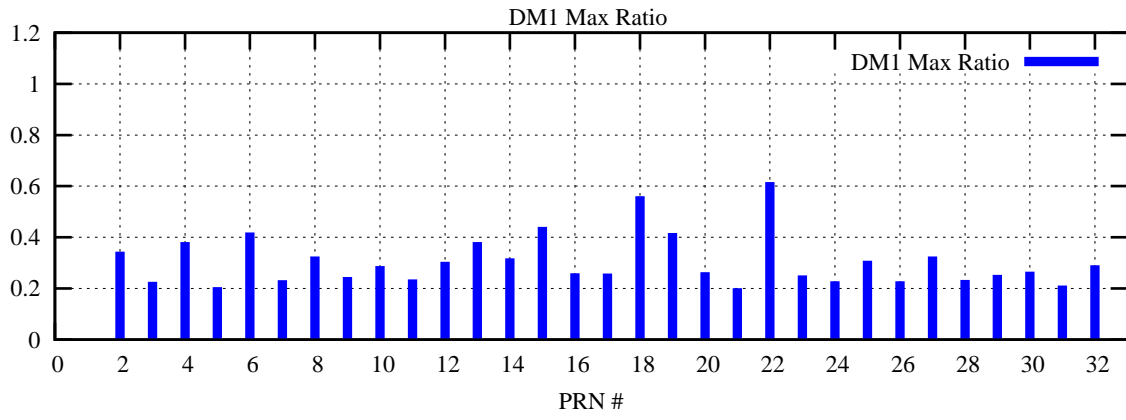

Ratio (PRN Bias/Threshold)

GpsWeek 2302 Day 3

Skinny (Type 0): PRN 8 22  
Broad (Type 2): PRN 7 15 17 21 24