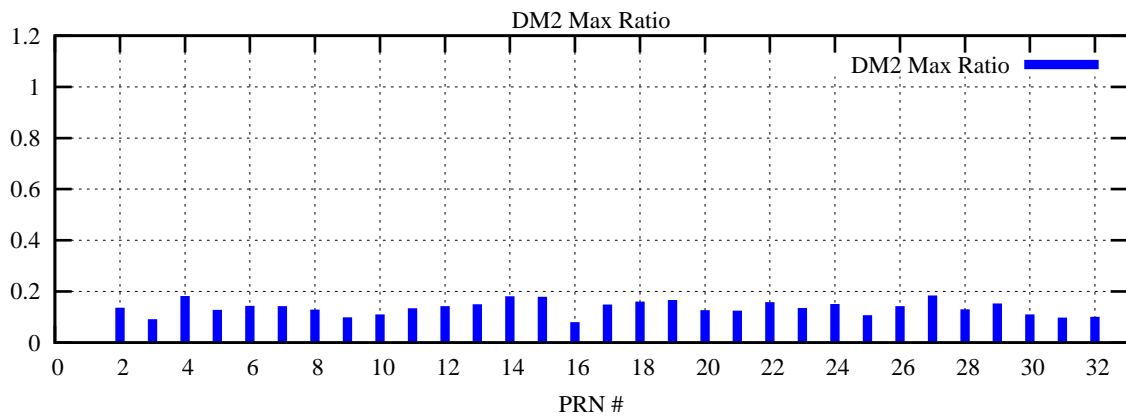

Ratio (PRN Bias/Threshold)

GpsWeek 2302 Day 3

Skinny (Type 0): PRN 8 22  
Broad (Type 2): PRN 7 15 17 21 24