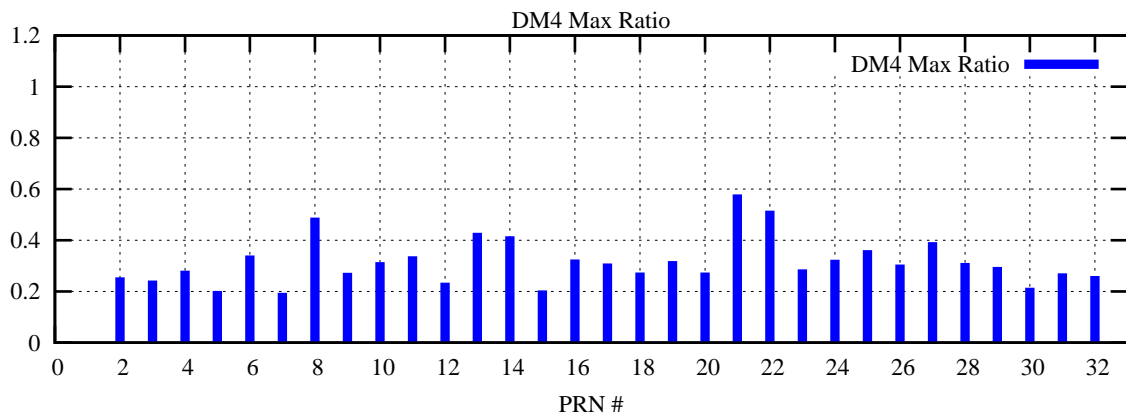

Ratio (PRN Bias/Threshold)

GpsWeek 2302 Day 3

Skinny (Type 0): PRN 8 22  
Broad (Type 2): PRN 7 15 17 21 24