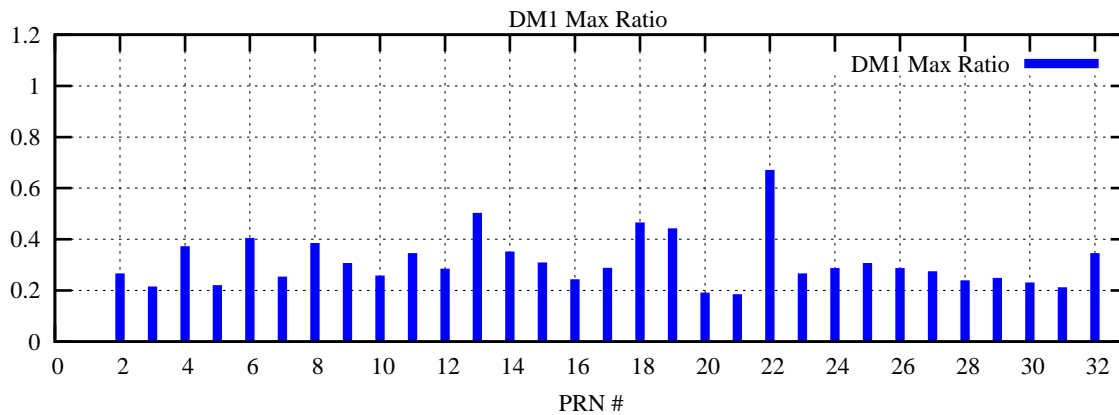

Ratio (PRN Bias/Threshold)

GpsWeek 2303 Day 6

Skinny (Type 0): PRN 8 22  
Broad (Type 2): PRN 7 15 17 21 24