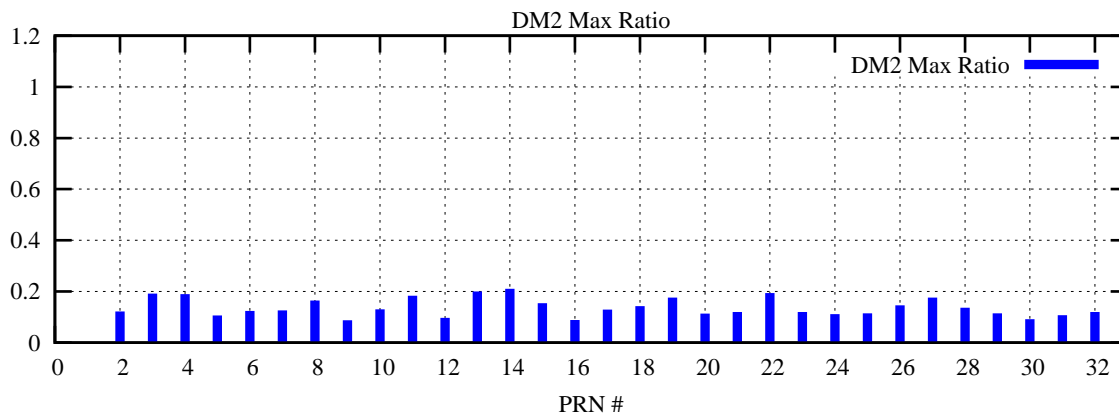

Ratio (PRN Bias/Threshold)

GpsWeek 2303 Day 6

Skinny (Type 0): PRN 8 22  
Broad (Type 2): PRN 7 15 17 21 24