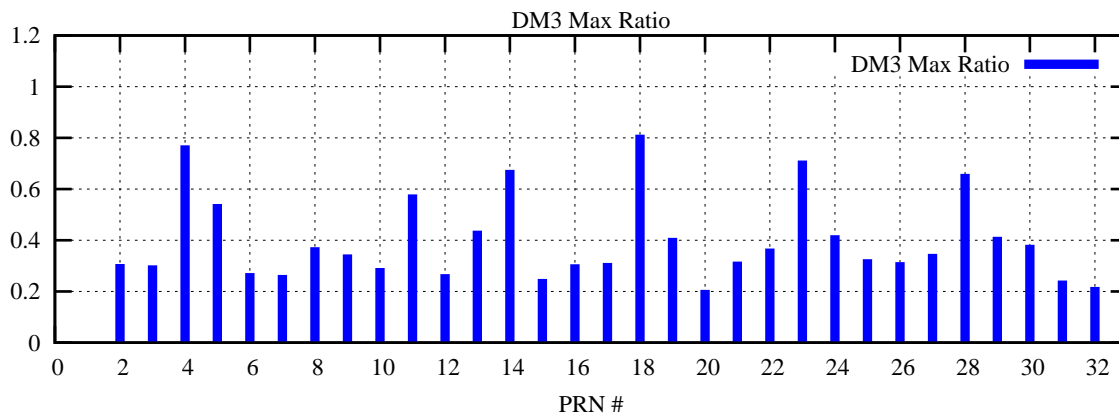

Ratio (PRN Bias/Threshold)

GpsWeek 2303 Day 6

Skinny (Type 0): PRN 8 22  
Broad (Type 2): PRN 7 15 17 21 24