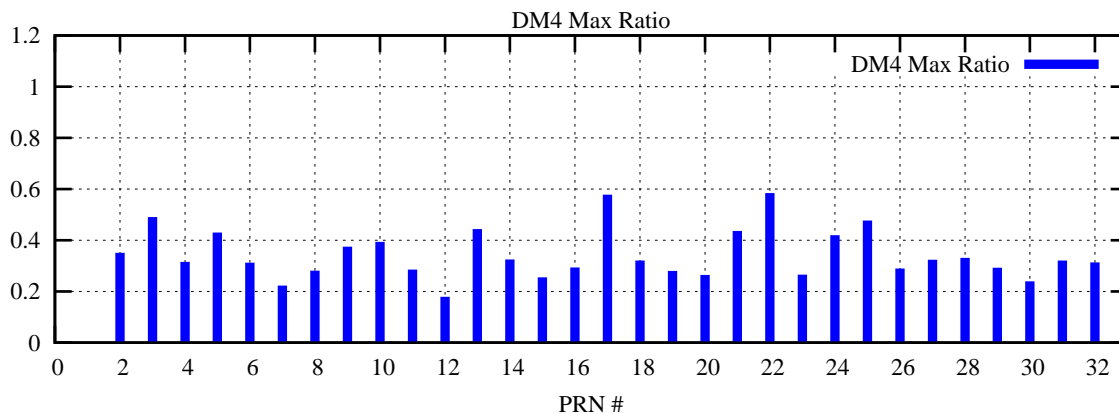

Ratio (PRN Bias/Threshold)

GpsWeek 2303 Day 6

Skinny (Type 0): PRN 8 22  
Broad (Type 2): PRN 7 15 17 21 24