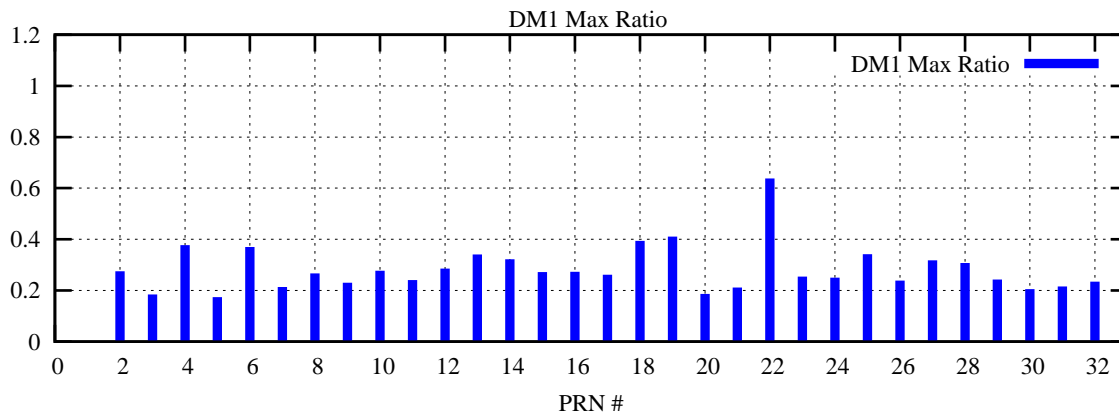

Ratio (PRN Bias/Threshold)

GpsWeek 2304 Day 1

Skinny (Type 0): PRN 8 22  
Broad (Type 2): PRN 7 15 17 21 24