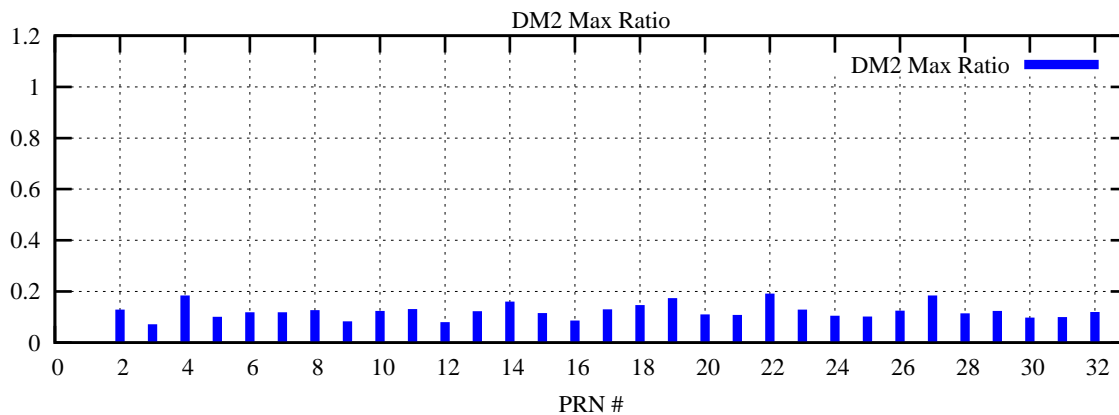

Ratio (PRN Bias/Threshold)

GpsWeek 2304 Day 1

Skinny (Type 0): PRN 8 22  
Broad (Type 2): PRN 7 15 17 21 24