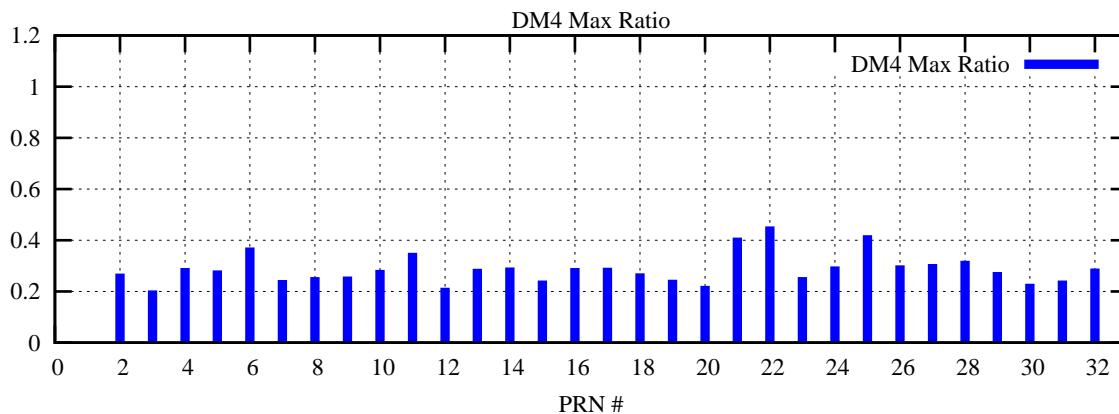

Ratio (PRN Bias/Threshold)

GpsWeek 2304 Day 1

Skinny (Type 0): PRN 8 22  
Broad (Type 2): PRN 7 15 17 21 24