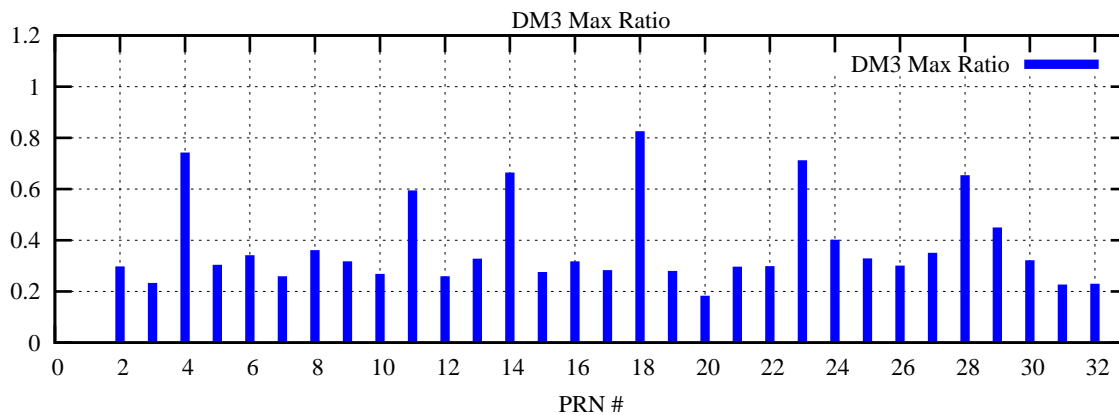

Ratio (PRN Bias/Threshold)

GpsWeek 2304 Day 1

Skinny (Type 0): PRN 8 22  
Broad (Type 2): PRN 7 15 17 21 24