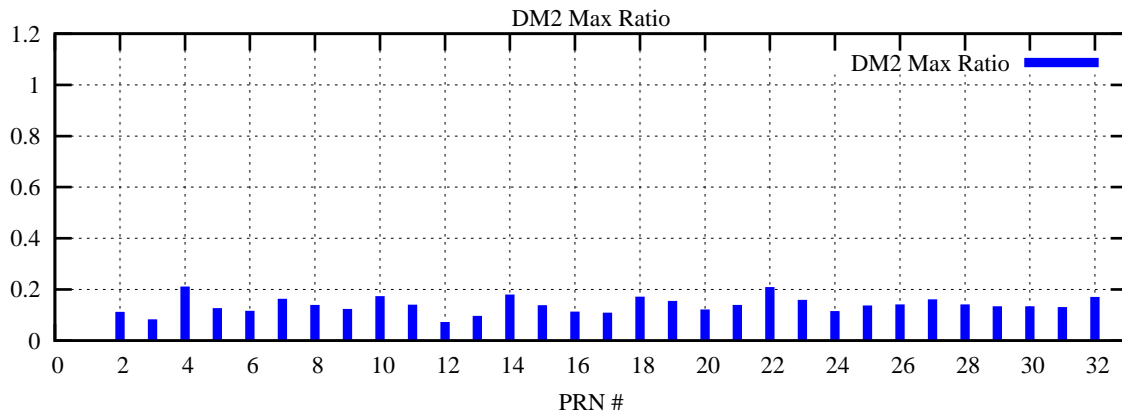

Ratio (PRN Bias/Threshold)

GpsWeek 2304 Day 4

Skinny (Type 0): PRN 8 22
Broad (Type 2): PRN 7 15 17 21 24