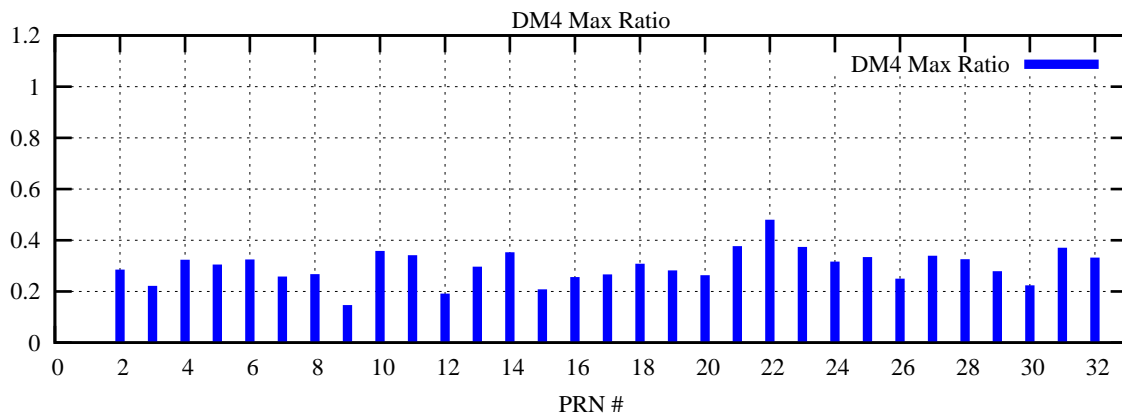

Ratio (PRN Bias/Threshold)

GpsWeek 2304 Day 4

Skinny (Type 0): PRN 8 22
Broad (Type 2): PRN 7 15 17 21 24