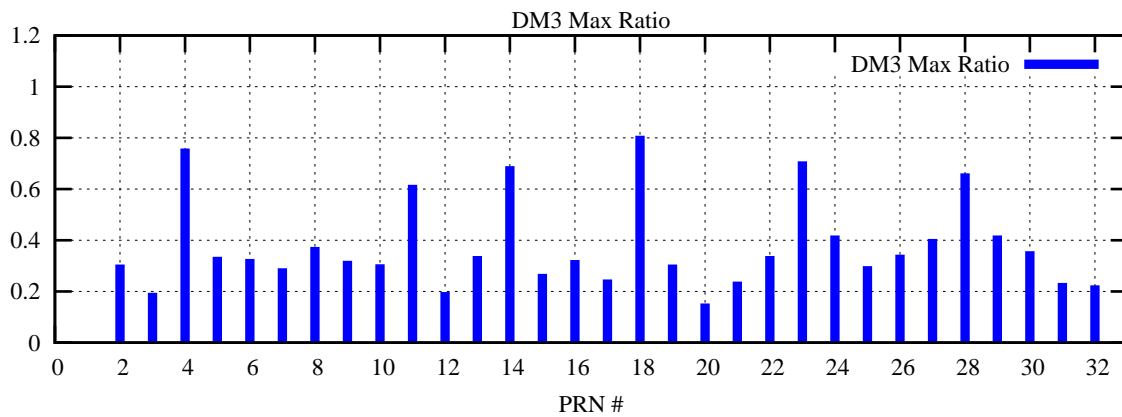

Ratio (PRN Bias/Threshold)

GpsWeek 2304 Day 4

Skinny (Type 0): PRN 8 22
Broad (Type 2): PRN 7 15 17 21 24