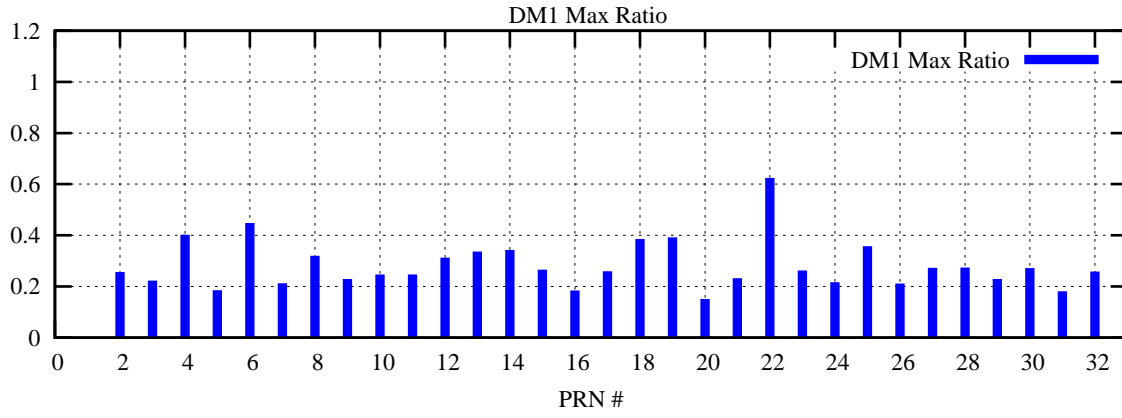

Ratio (PRN Bias/Threshold)

GpsWeek 2304 Day 4

Skinny (Type 0): PRN 8 22
Broad (Type 2): PRN 7 15 17 21 24