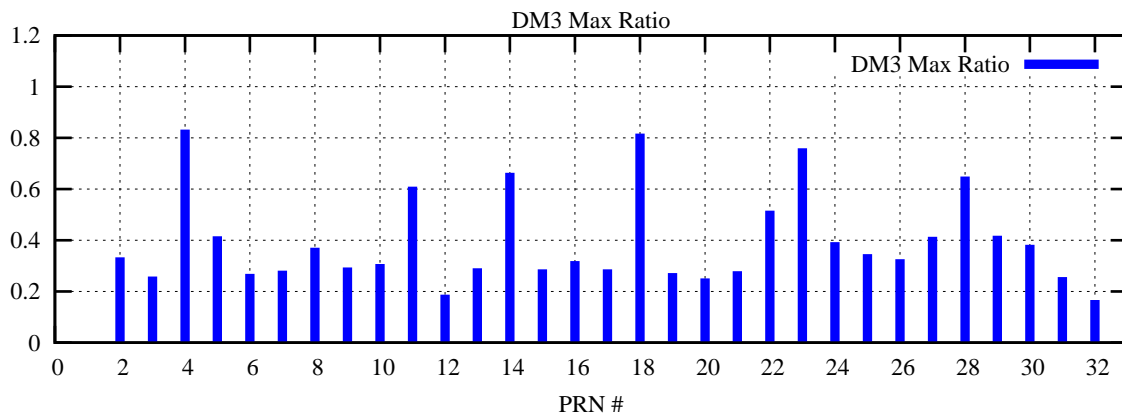

Ratio (PRN Bias/Threshold)

GpsWeek 2304 Day 6

Skinny (Type 0): PRN 8 22
Broad (Type 2): PRN 7 15 17 21 24