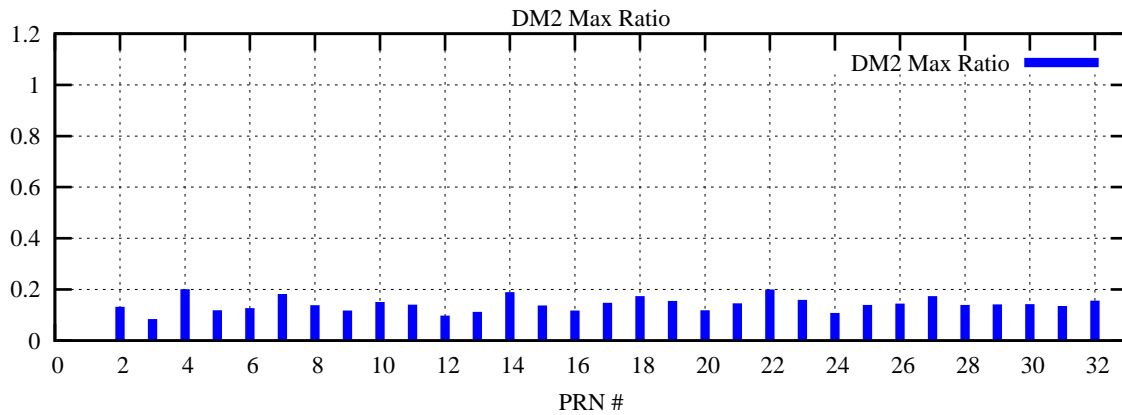

Ratio (PRN Bias/Threshold)

GpsWeek 2304 Day 6

Skinny (Type 0): PRN 8 22
Broad (Type 2): PRN 7 15 17 21 24