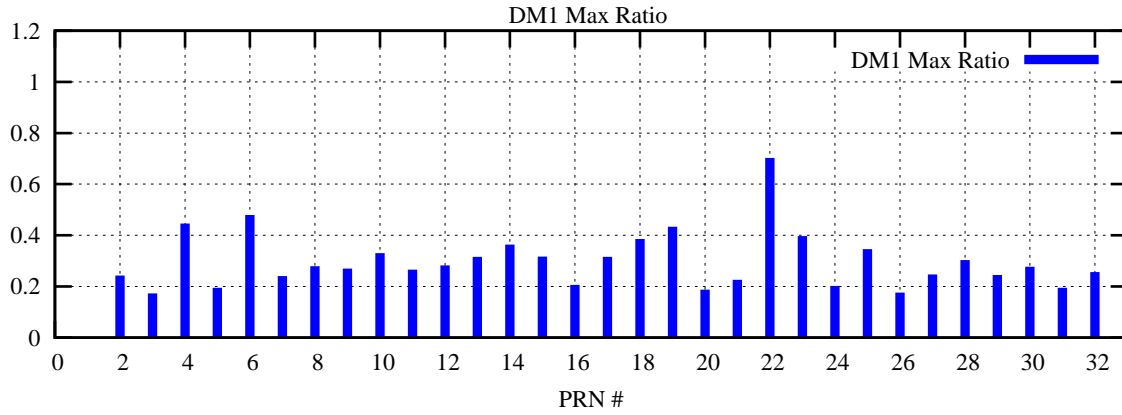

Ratio (PRN Bias/Threshold)

GpsWeek 2304 Day 6

Skinny (Type 0): PRN 8 22
Broad (Type 2): PRN 7 15 17 21 24