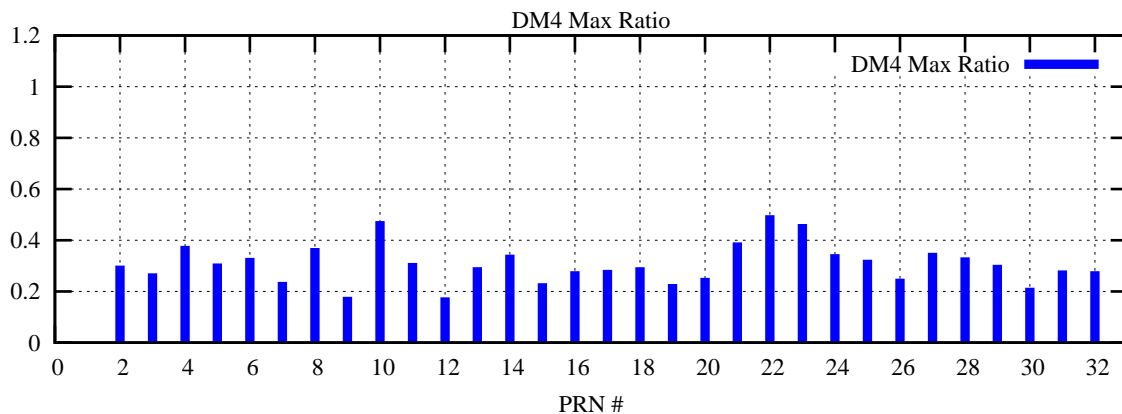

Ratio (PRN Bias/Threshold)

GpsWeek 2304 Day 6

Skinny (Type 0): PRN 8 22
Broad (Type 2): PRN 7 15 17 21 24