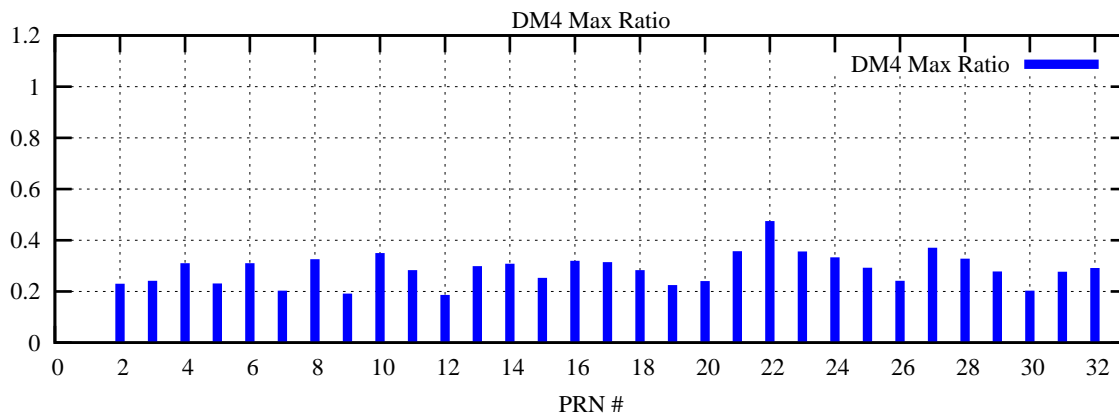

Ratio (PRN Bias/Threshold)

GpsWeek 2305 Day 0

Skinny (Type 0): PRN 8 22
Broad (Type 2): PRN 7 15 17 21 24