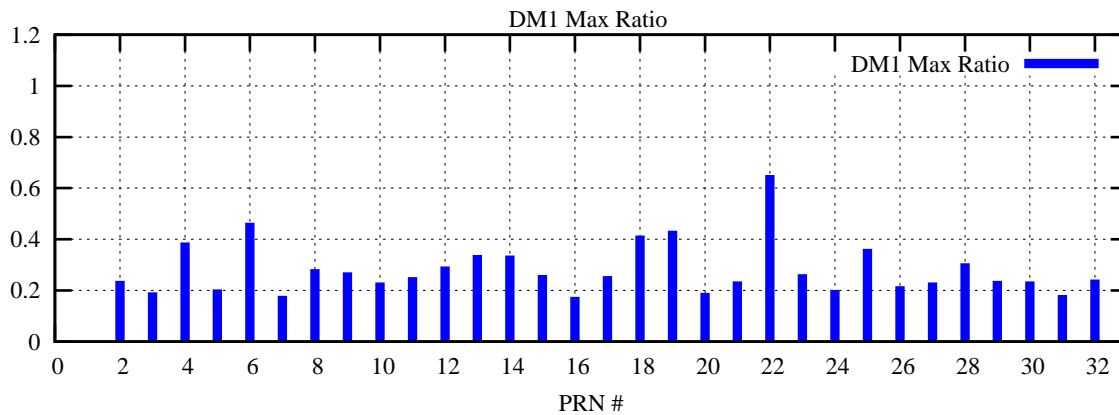

Ratio (PRN Bias/Threshold)

GpsWeek 2305 Day 0

Skinny (Type 0): PRN 8 22
Broad (Type 2): PRN 7 15 17 21 24