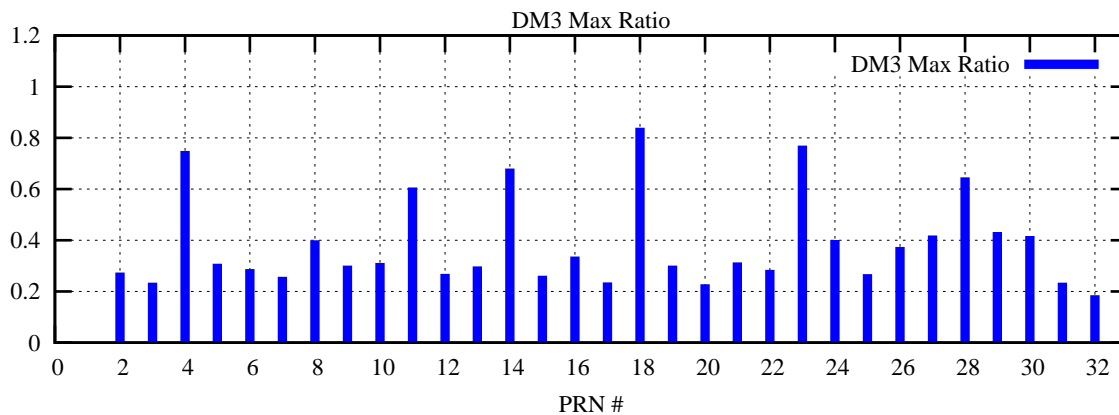

Ratio (PRN Bias/Threshold)

GpsWeek 2305 Day 0

Skinny (Type 0): PRN 8 22
Broad (Type 2): PRN 7 15 17 21 24