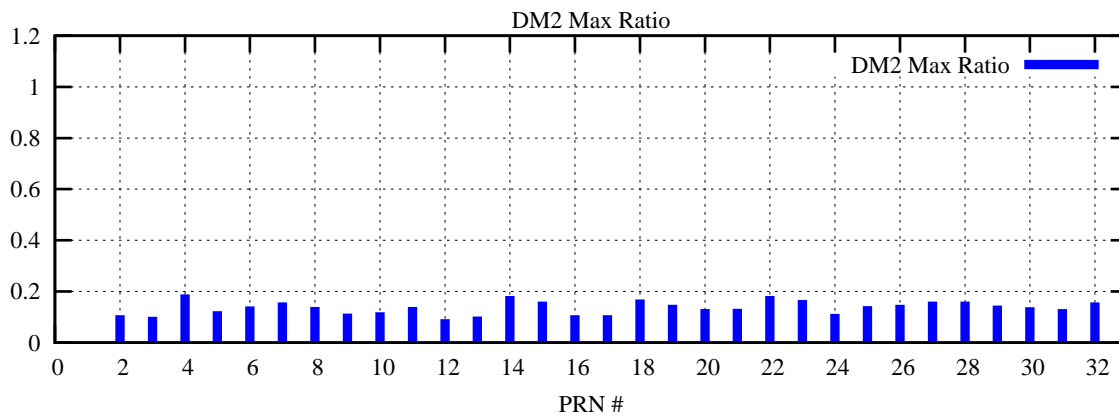

Ratio (PRN Bias/Threshold)

GpsWeek 2305 Day 0

Skinny (Type 0): PRN 8 22
Broad (Type 2): PRN 7 15 17 21 24