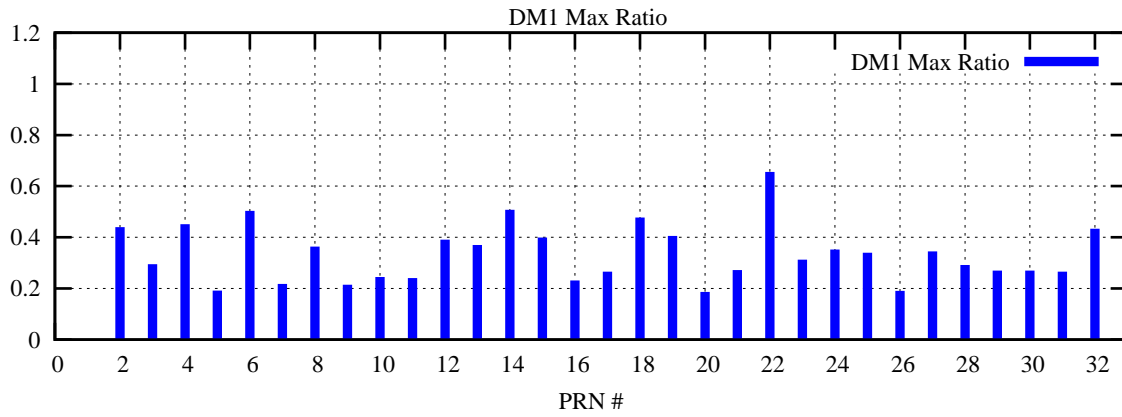

Ratio (PRN Bias/Threshold)

GpsWeek 2305 Day 6

Skinny (Type 0): PRN 8 22  
Broad (Type 2): PRN 7 15 17 21 24