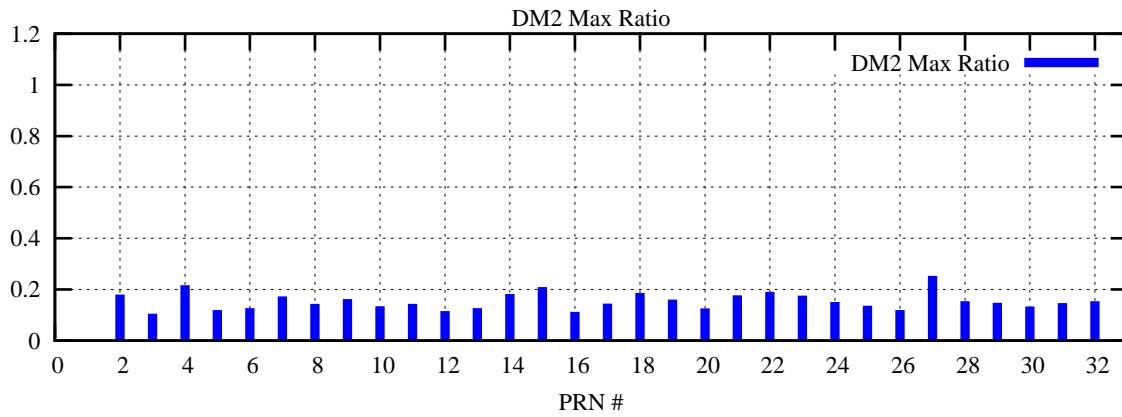

Ratio (PRN Bias/Threshold)

GpsWeek 2305 Day 6

Skinny (Type 0): PRN 8 22  
Broad (Type 2): PRN 7 15 17 21 24