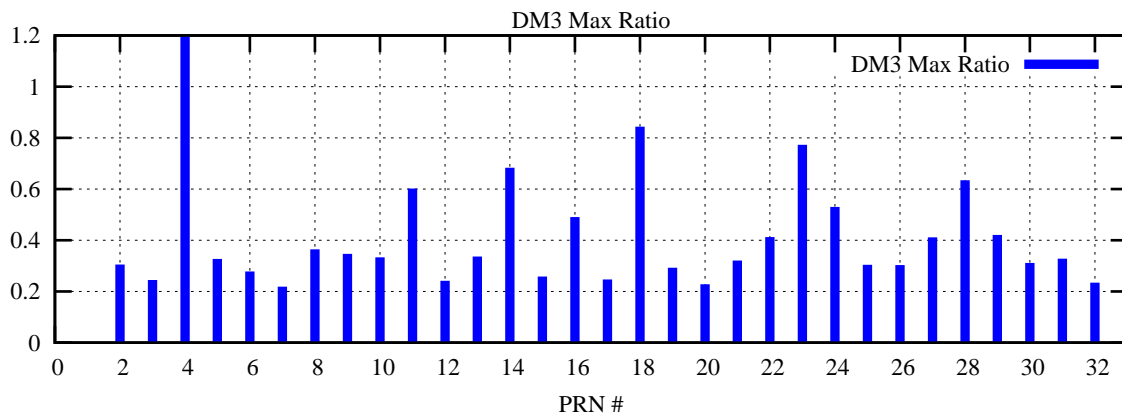

Ratio (PRN Bias/Threshold)

GpsWeek 2305 Day 6

Skinny (Type 0): PRN 8 22  
Broad (Type 2): PRN 7 15 17 21 24