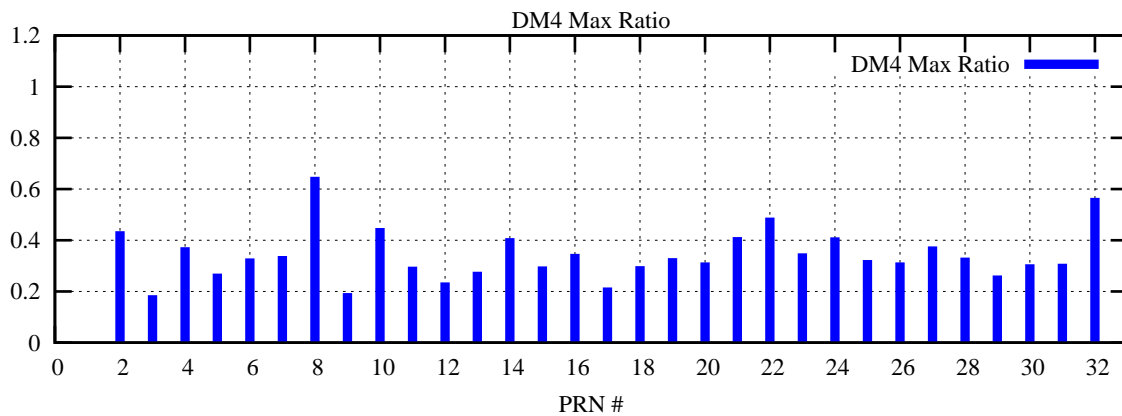

Ratio (PRN Bias/Threshold)

GpsWeek 2305 Day 6

Skinny (Type 0): PRN 8 22  
Broad (Type 2): PRN 7 15 17 21 24