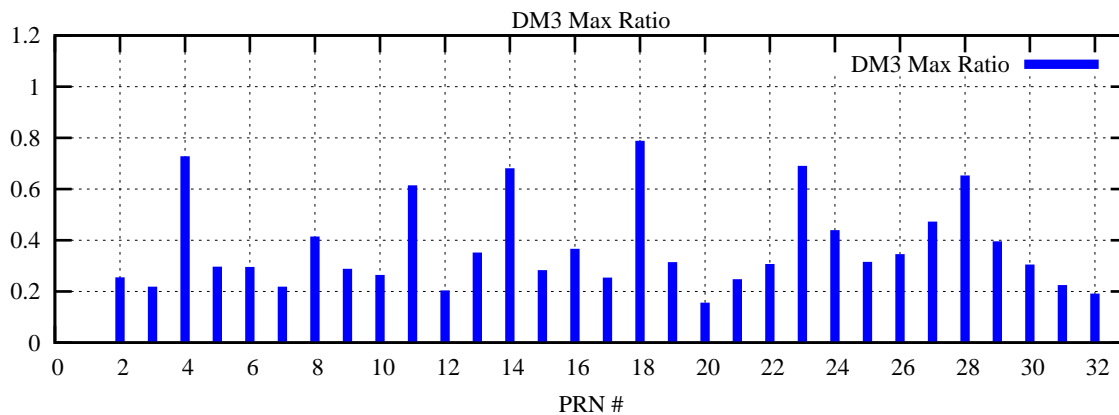

Ratio (PRN Bias/Threshold)

GpsWeek 2306 Day 6

Skinny (Type 0): PRN 8 22  
Broad (Type 2): PRN 7 15 17 21 24