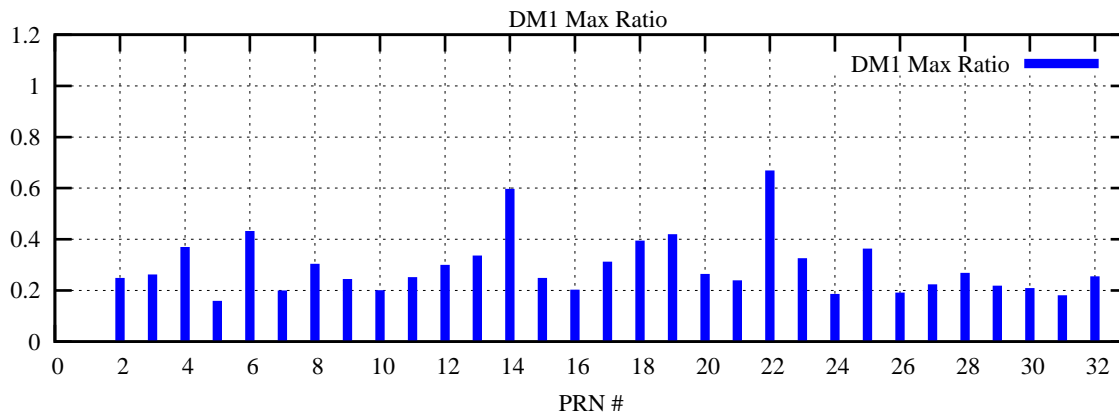

Ratio (PRN Bias/Threshold)

GpsWeek 2306 Day 6

Skinny (Type 0): PRN 8 22  
Broad (Type 2): PRN 7 15 17 21 24