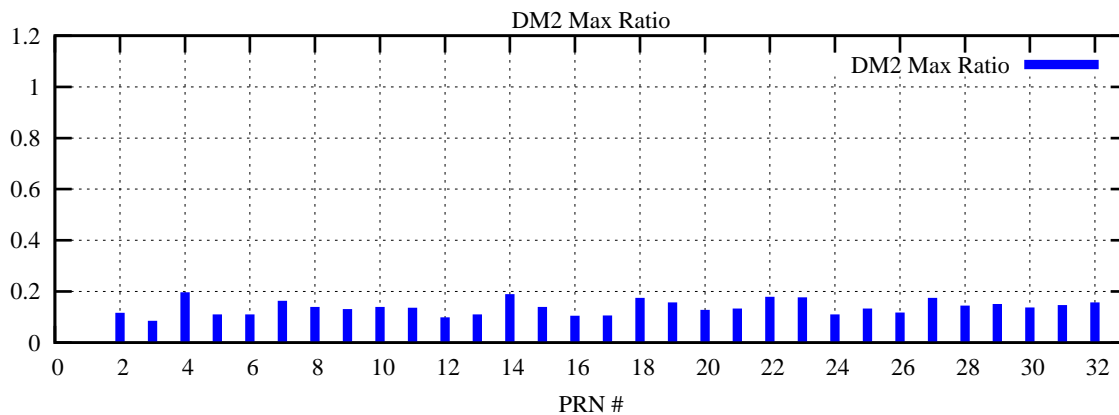

Ratio (PRN Bias/Threshold)

GpsWeek 2306 Day 6

Skinny (Type 0): PRN 8 22  
Broad (Type 2): PRN 7 15 17 21 24