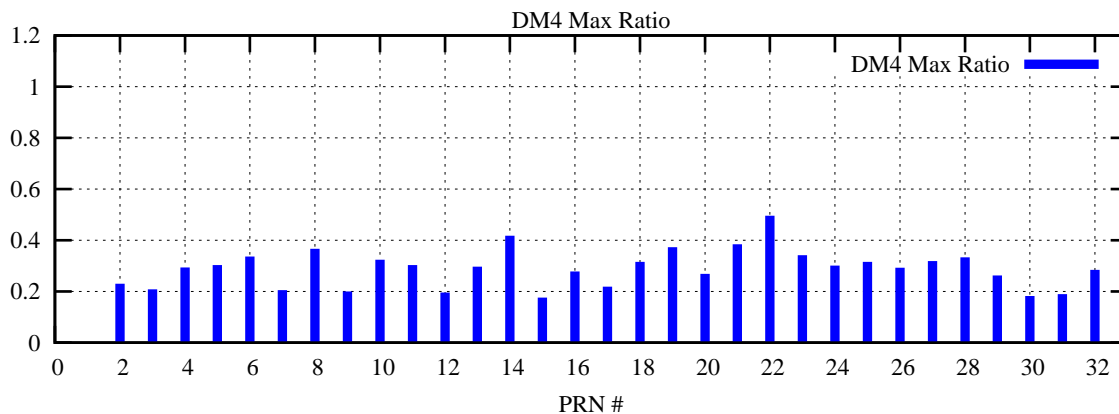

Ratio (PRN Bias/Threshold)

GpsWeek 2306 Day 6

Skinny (Type 0): PRN 8 22  
Broad (Type 2): PRN 7 15 17 21 24