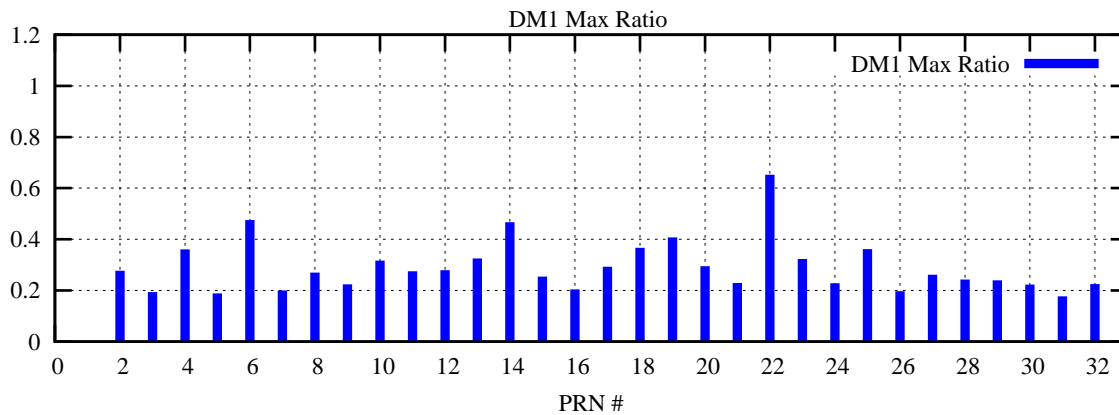

Ratio (PRN Bias/Threshold)

GpsWeek 2307 Day 1

Skinny (Type 0): PRN 8 22
Broad (Type 2): PRN 7 15 17 21 24