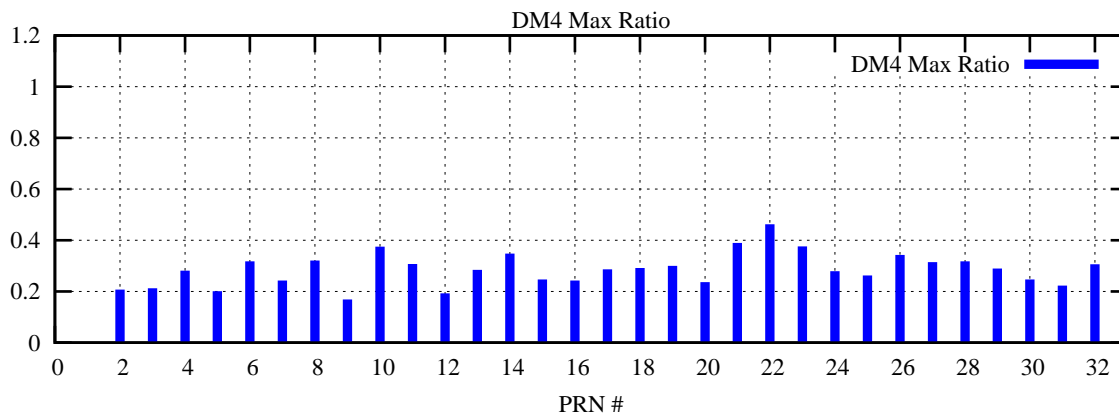

Ratio (PRN Bias/Threshold)

GpsWeek 2307 Day 1

Skinny (Type 0): PRN 8 22
Broad (Type 2): PRN 7 15 17 21 24