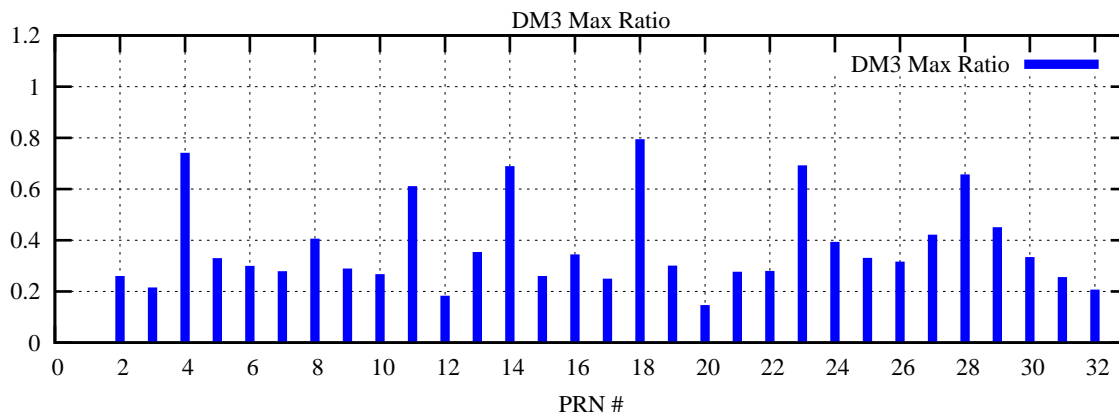

Ratio (PRN Bias/Threshold)

GpsWeek 2307 Day 1

Skinny (Type 0): PRN 8 22
Broad (Type 2): PRN 7 15 17 21 24