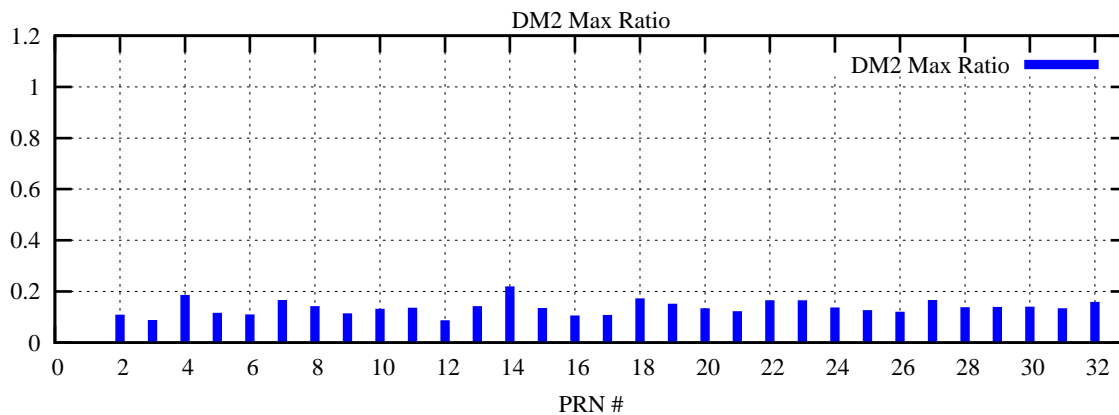

Ratio (PRN Bias/Threshold)

GpsWeek 2307 Day 1

Skinny (Type 0): PRN 8 22
Broad (Type 2): PRN 7 15 17 21 24