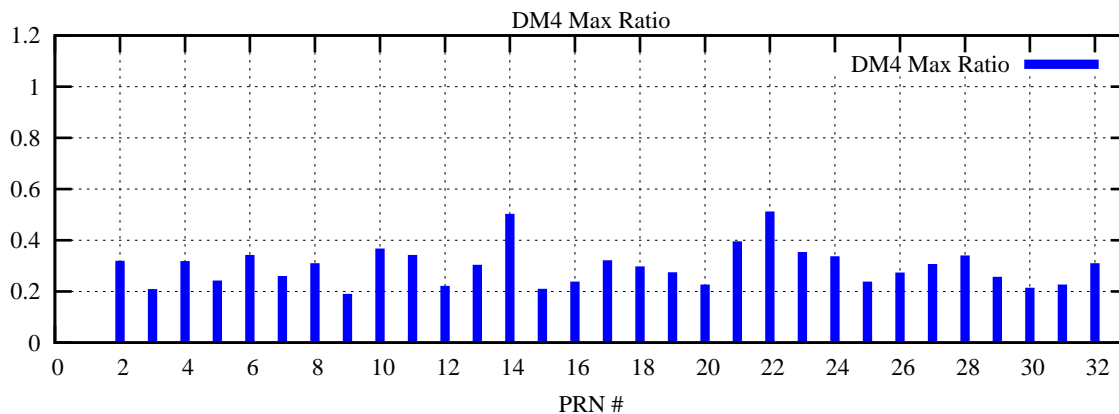

Ratio (PRN Bias/Threshold)

GpsWeek 2307 Day 2

Skinny (Type 0): PRN 8 22  
Broad (Type 2): PRN 7 15 17 21 24