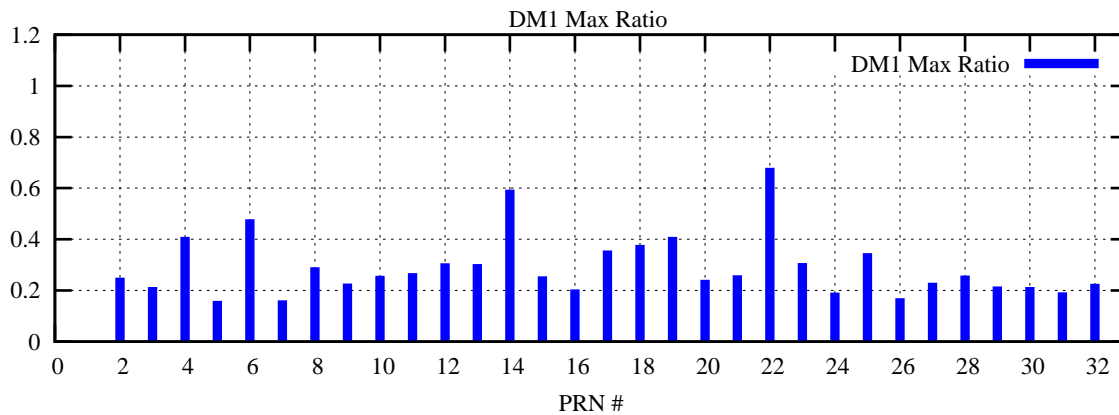

Ratio (PRN Bias/Threshold)

GpsWeek 2307 Day 2

Skinny (Type 0): PRN 8 22  
Broad (Type 2): PRN 7 15 17 21 24