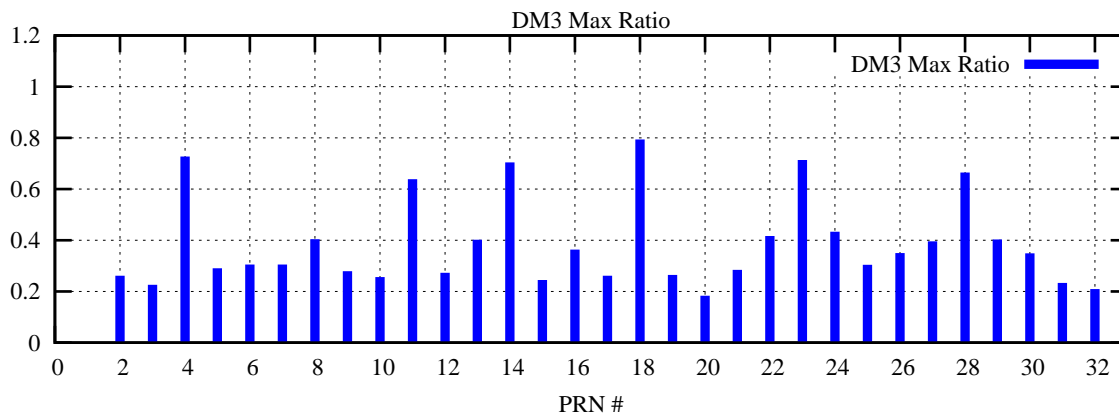

Ratio (PRN Bias/Threshold)

GpsWeek 2307 Day 2

Skinny (Type 0): PRN 8 22  
Broad (Type 2): PRN 7 15 17 21 24