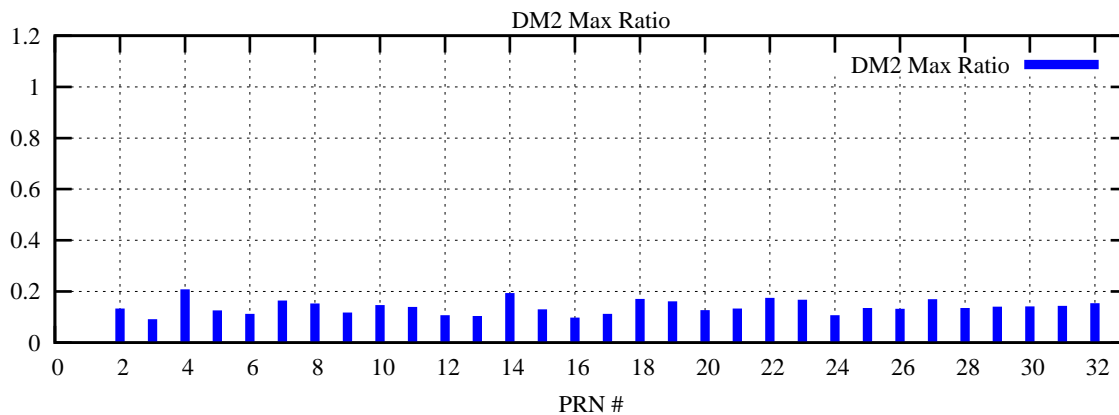

Ratio (PRN Bias/Threshold)

GpsWeek 2307 Day 2

Skinny (Type 0): PRN 8 22  
Broad (Type 2): PRN 7 15 17 21 24