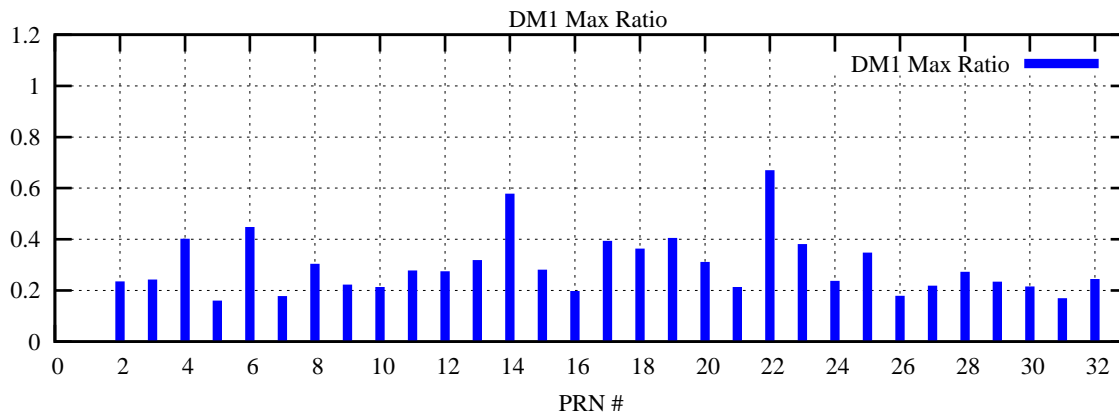

Ratio (PRN Bias/Threshold)

GpsWeek 2307 Day 3

Skinny (Type 0): PRN 8 22
Broad (Type 2): PRN 7 15 17 21 24