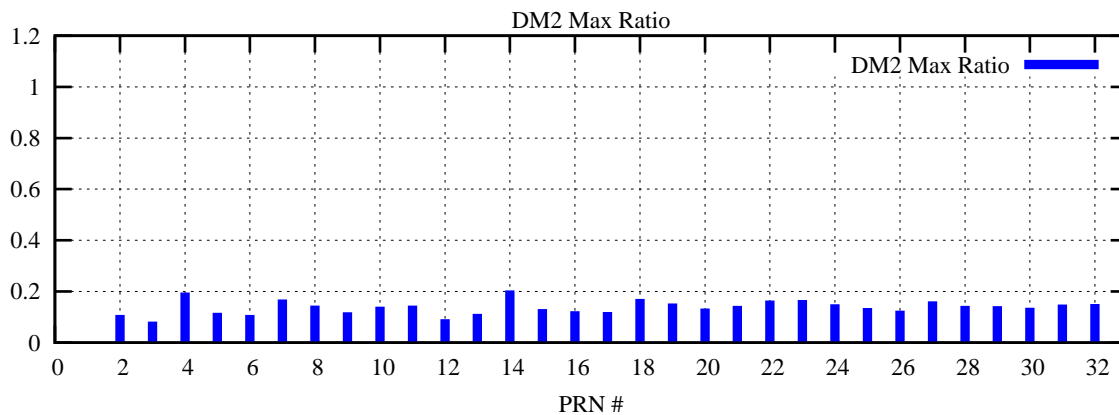

Ratio (PRN Bias/Threshold)

GpsWeek 2307 Day 3

Skinny (Type 0): PRN 8 22
Broad (Type 2): PRN 7 15 17 21 24