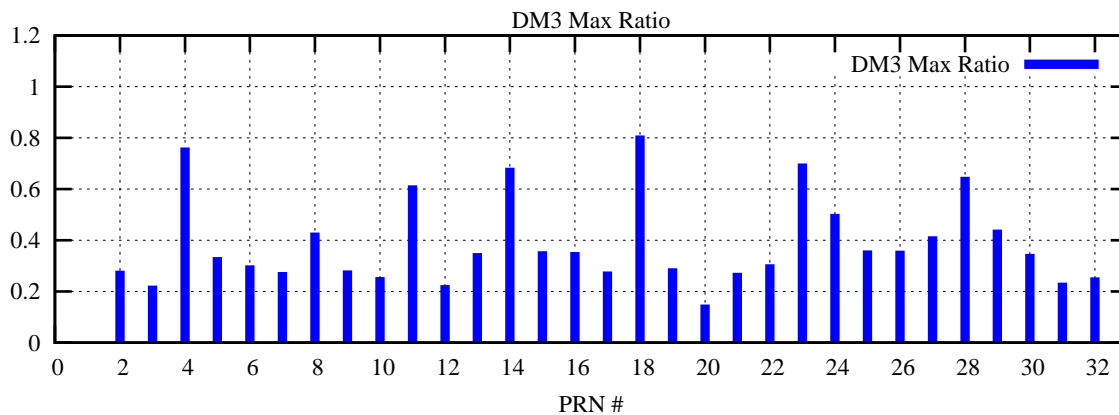

Ratio (PRN Bias/Threshold)

GpsWeek 2307 Day 3

Skinny (Type 0): PRN 8 22
Broad (Type 2): PRN 7 15 17 21 24