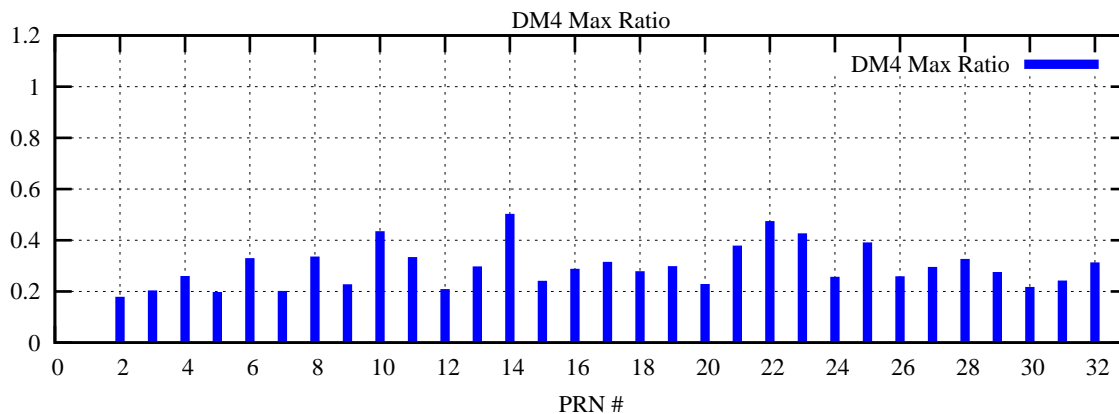

Ratio (PRN Bias/Threshold)

GpsWeek 2307 Day 3

Skinny (Type 0): PRN 8 22
Broad (Type 2): PRN 7 15 17 21 24