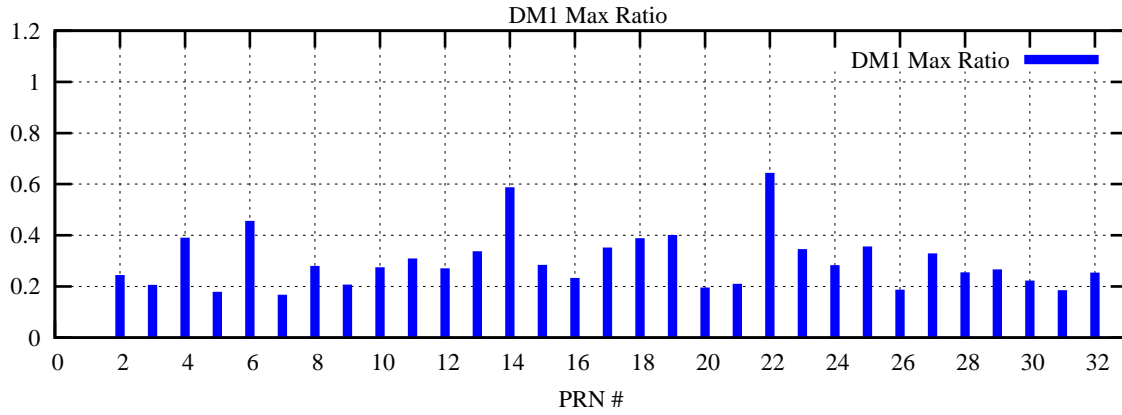

Ratio (PRN Bias/Threshold)

GpsWeek 2307 Day 5

Skinny (Type 0): PRN 8 22  
Broad (Type 2): PRN 7 15 17 21 24