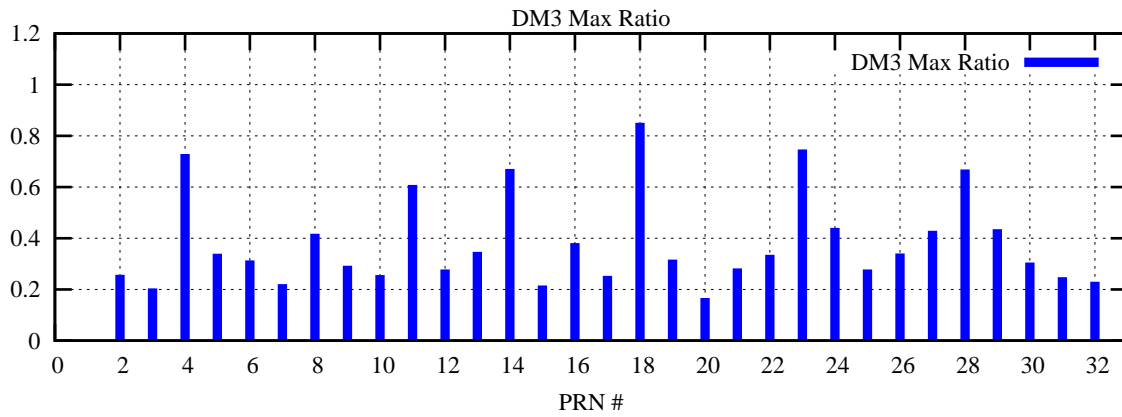

Ratio (PRN Bias/Threshold)

GpsWeek 2307 Day 5

Skinny (Type 0): PRN 8 22  
Broad (Type 2): PRN 7 15 17 21 24