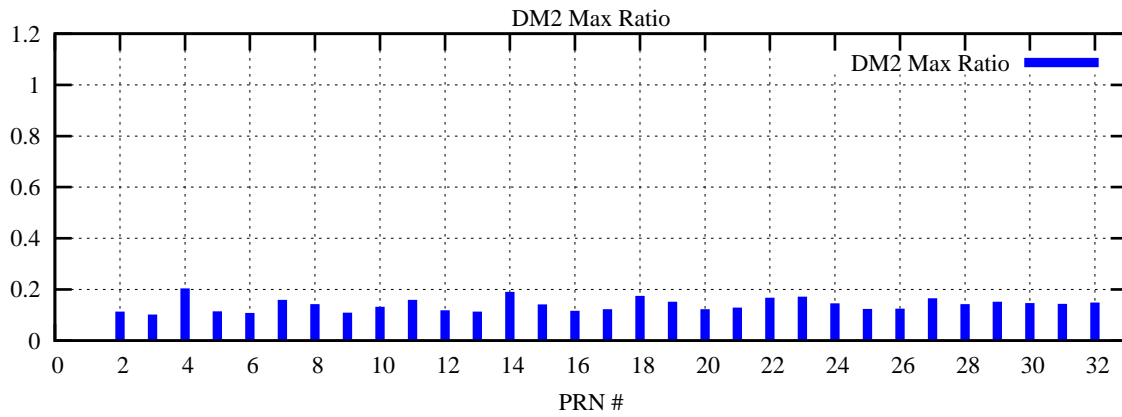

Ratio (PRN Bias/Threshold)

GpsWeek 2307 Day 5

Skinny (Type 0): PRN 8 22  
Broad (Type 2): PRN 7 15 17 21 24