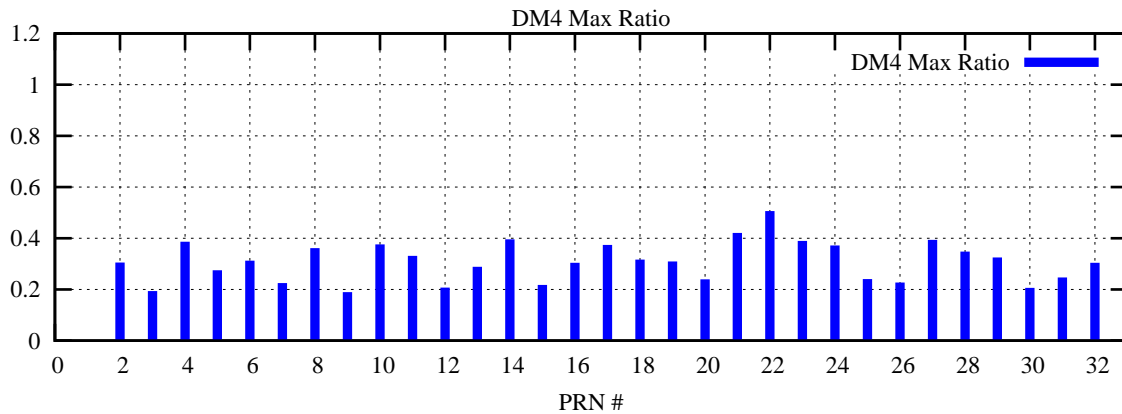

Ratio (PRN Bias/Threshold)

GpsWeek 2307 Day 5

Skinny (Type 0): PRN 8 22  
Broad (Type 2): PRN 7 15 17 21 24