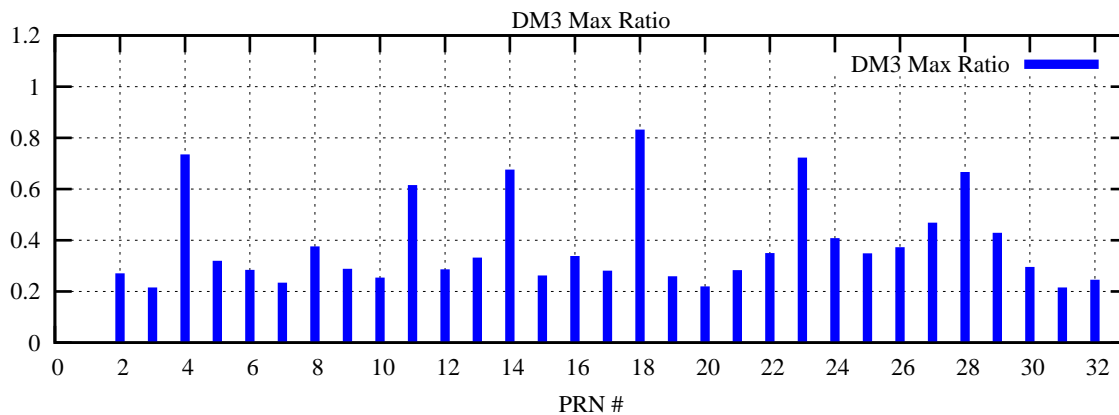

Ratio (PRN Bias/Threshold)

GpsWeek 2307 Day 6

Skinny (Type 0): PRN 8 22
Broad (Type 2): PRN 7 15 17 21 24