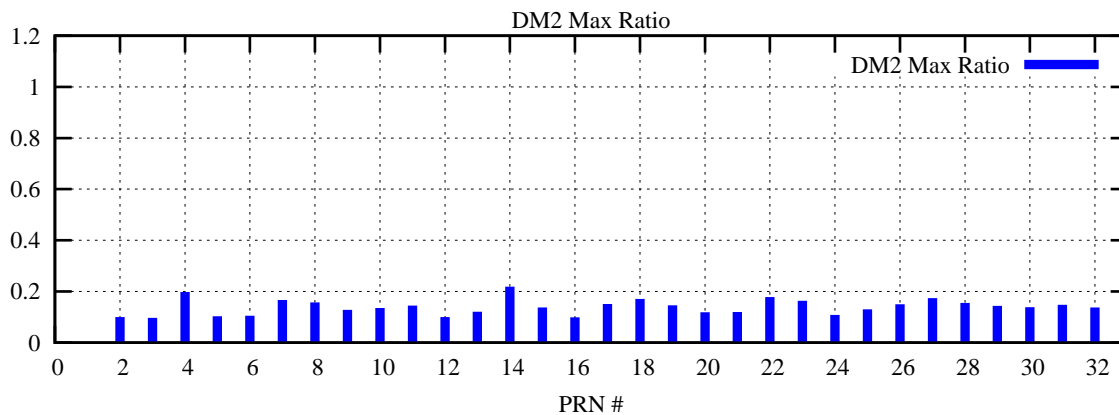

Ratio (PRN Bias/Threshold)

GpsWeek 2307 Day 6

Skinny (Type 0): PRN 8 22
Broad (Type 2): PRN 7 15 17 21 24