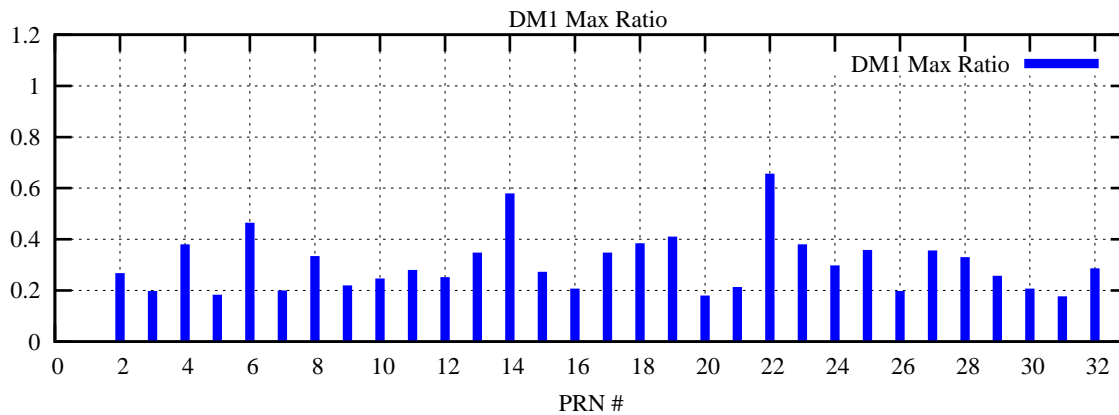

Ratio (PRN Bias/Threshold)

GpsWeek 2307 Day 6

Skinny (Type 0): PRN 8 22
Broad (Type 2): PRN 7 15 17 21 24