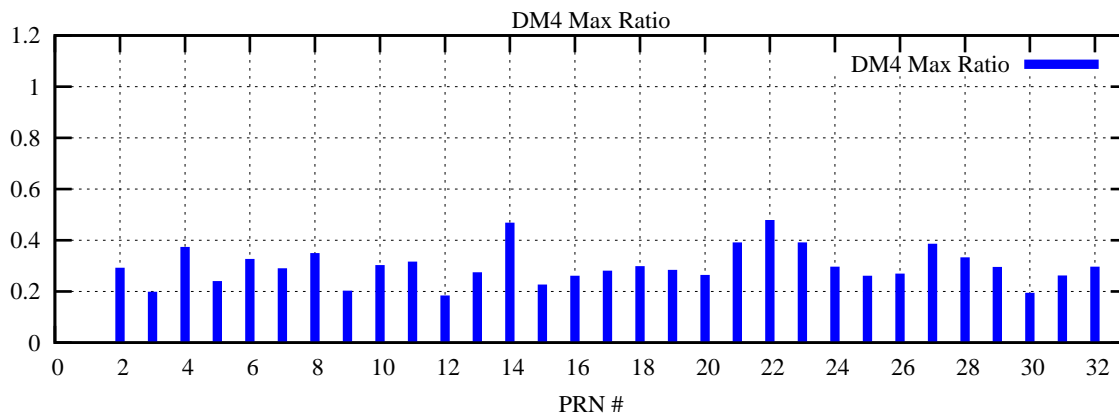

Ratio (PRN Bias/Threshold)

GpsWeek 2307 Day 6

Skinny (Type 0): PRN 8 22
Broad (Type 2): PRN 7 15 17 21 24