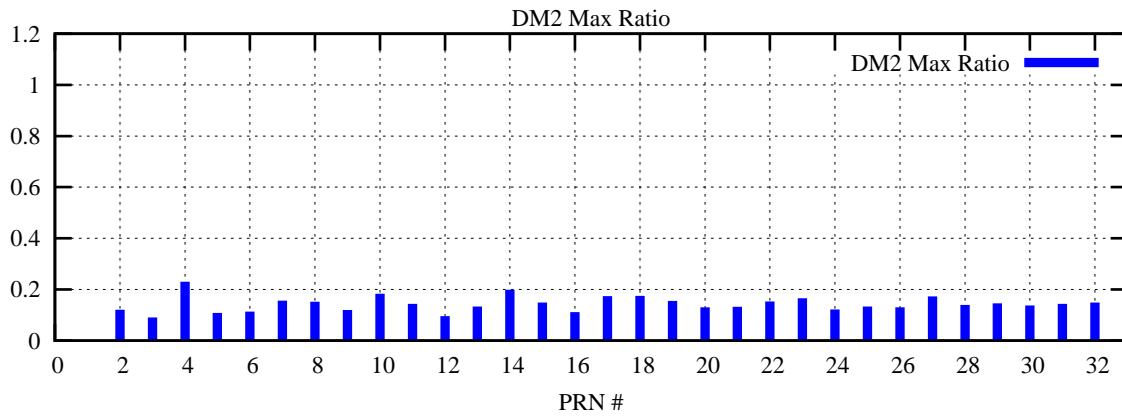

Ratio (PRN Bias/Threshold)

GpsWeek 2308 Day 0

Skinny (Type 0): PRN 8 22
Broad (Type 2): PRN 7 15 17 21 24