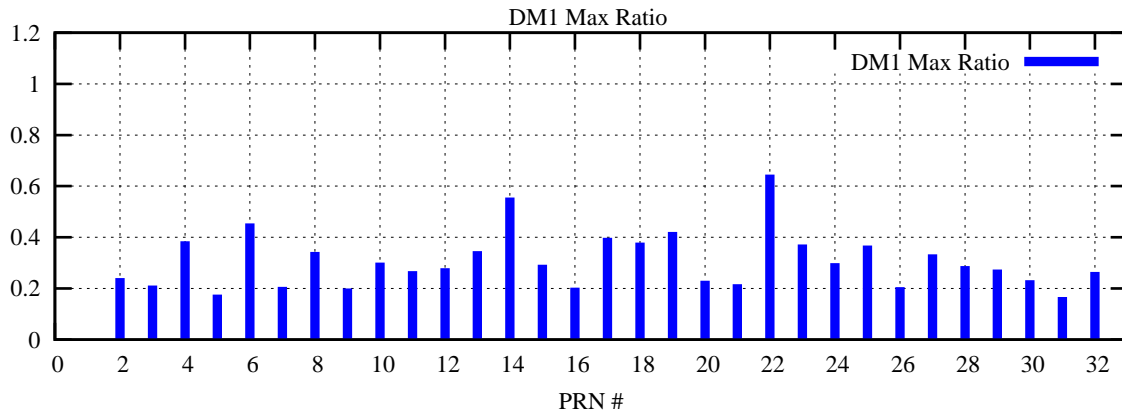

Ratio (PRN Bias/Threshold)

GpsWeek 2308 Day 0

Skinny (Type 0): PRN 8 22
Broad (Type 2): PRN 7 15 17 21 24