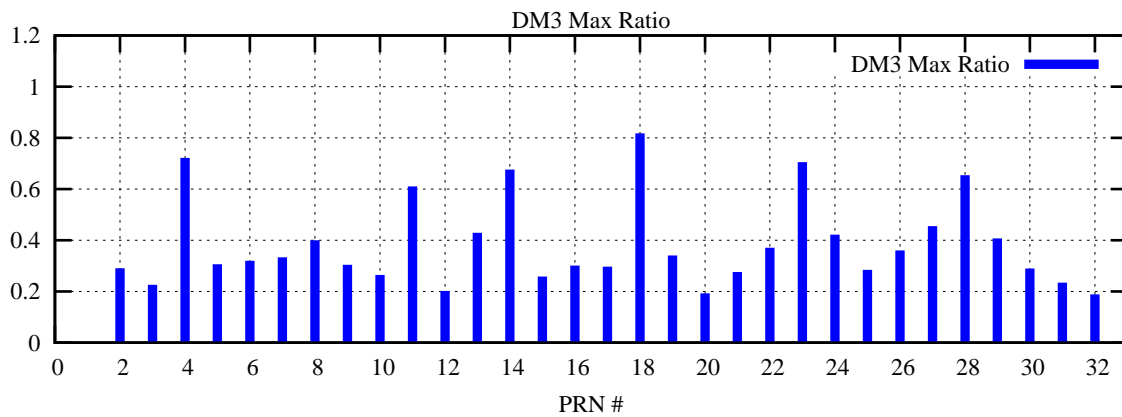

Ratio (PRN Bias/Threshold)

GpsWeek 2308 Day 0

Skinny (Type 0): PRN 8 22
Broad (Type 2): PRN 7 15 17 21 24