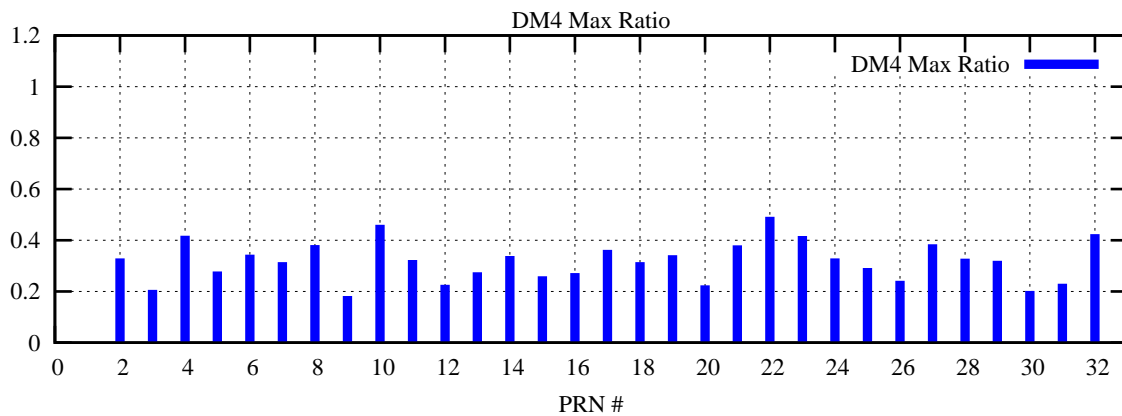

Ratio (PRN Bias/Threshold)

GpsWeek 2308 Day 0

Skinny (Type 0): PRN 8 22
Broad (Type 2): PRN 7 15 17 21 24