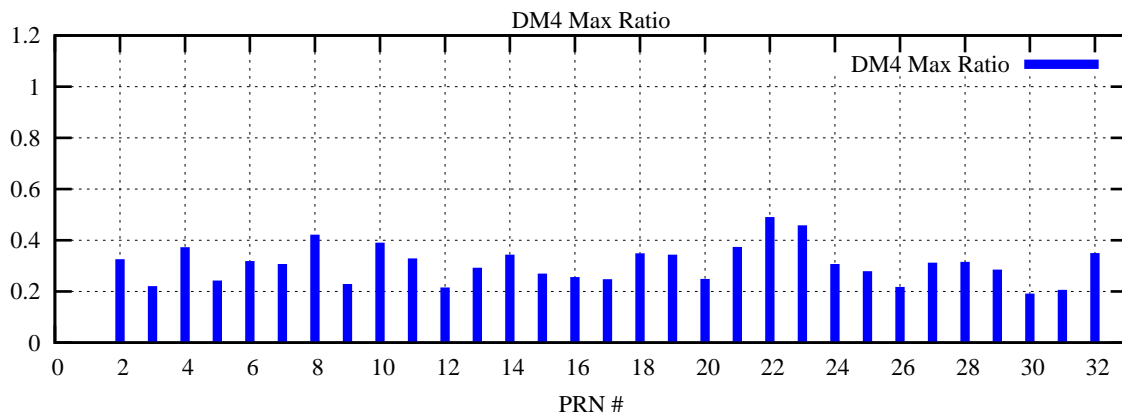

Ratio (PRN Bias/Threshold)

GpsWeek 2308 Day 1

Skinny (Type 0): PRN 8 22
Broad (Type 2): PRN 7 15 17 21 24