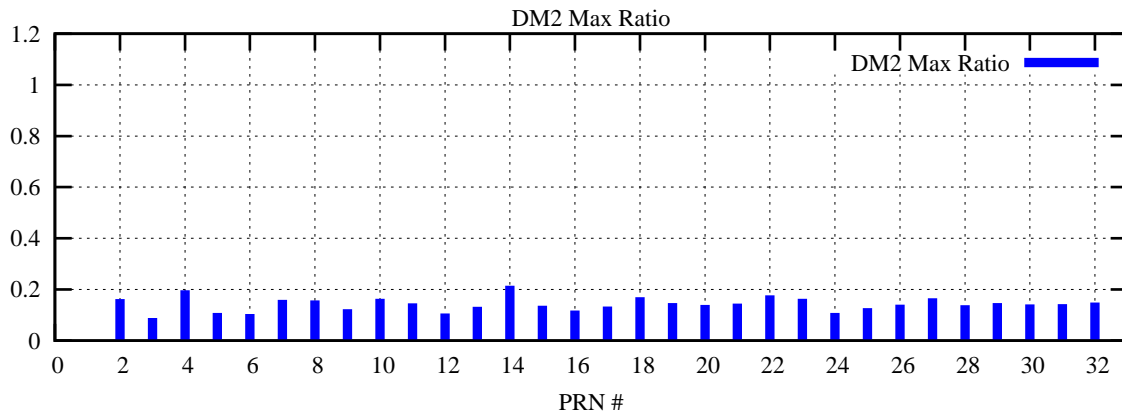

Ratio (PRN Bias/Threshold)

GpsWeek 2308 Day 1

Skinny (Type 0): PRN 8 22
Broad (Type 2): PRN 7 15 17 21 24