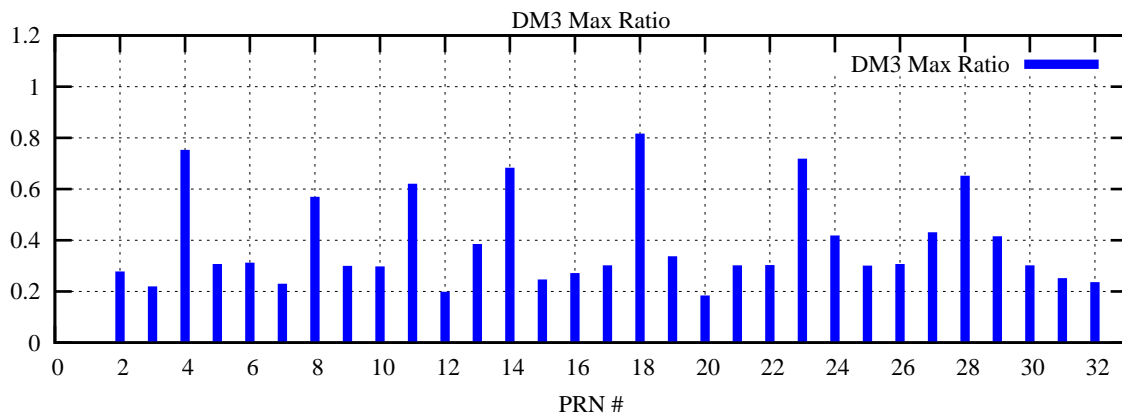

Ratio (PRN Bias/Threshold)

GpsWeek 2308 Day 1

Skinny (Type 0): PRN 8 22
Broad (Type 2): PRN 7 15 17 21 24