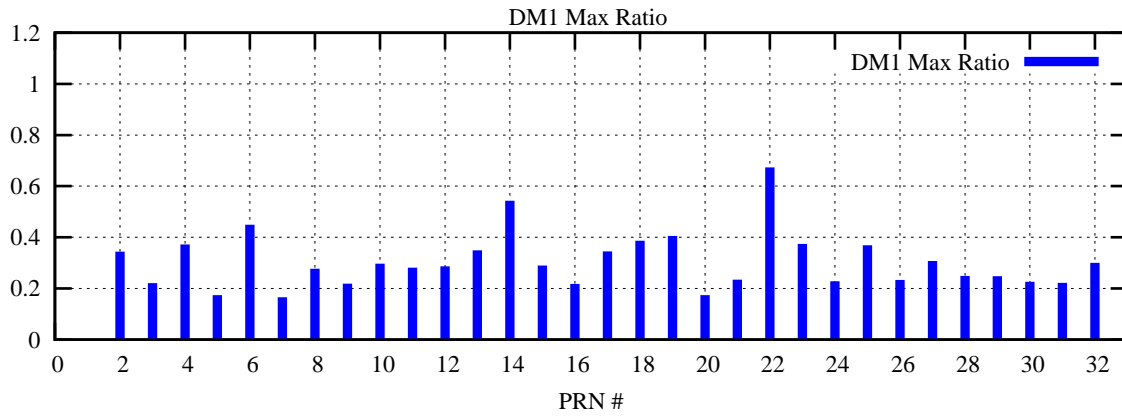

Ratio (PRN Bias/Threshold)

GpsWeek 2308 Day 1

Skinny (Type 0): PRN 8 22
Broad (Type 2): PRN 7 15 17 21 24