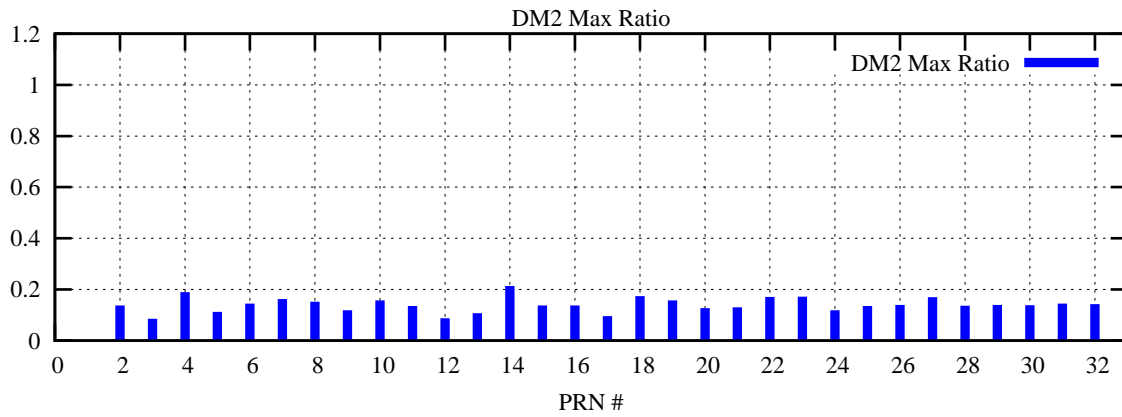

Ratio (PRN Bias/Threshold)

GpsWeek 2308 Day 3

Skinny (Type 0): PRN 8 22
Broad (Type 2): PRN 7 15 17 21 24