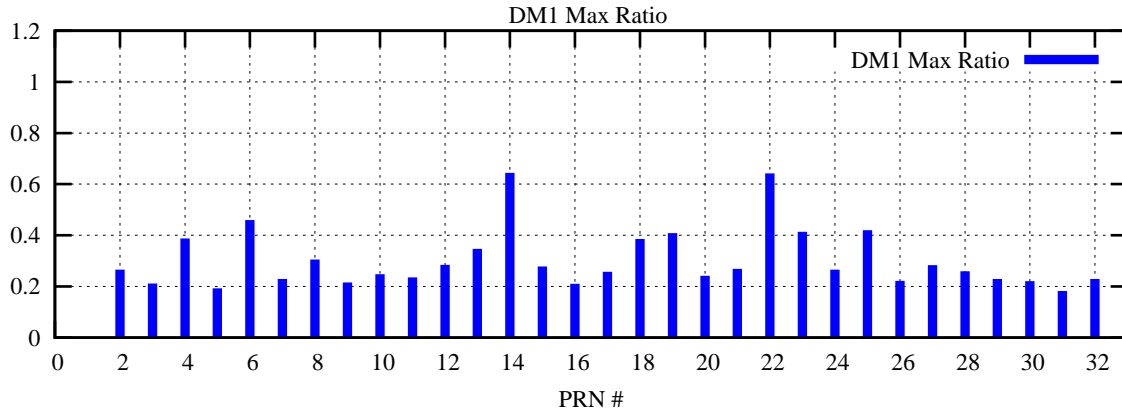

Ratio (PRN Bias/Threshold)

GpsWeek 2308 Day 3

Skinny (Type 0): PRN 8 22
Broad (Type 2): PRN 7 15 17 21 24