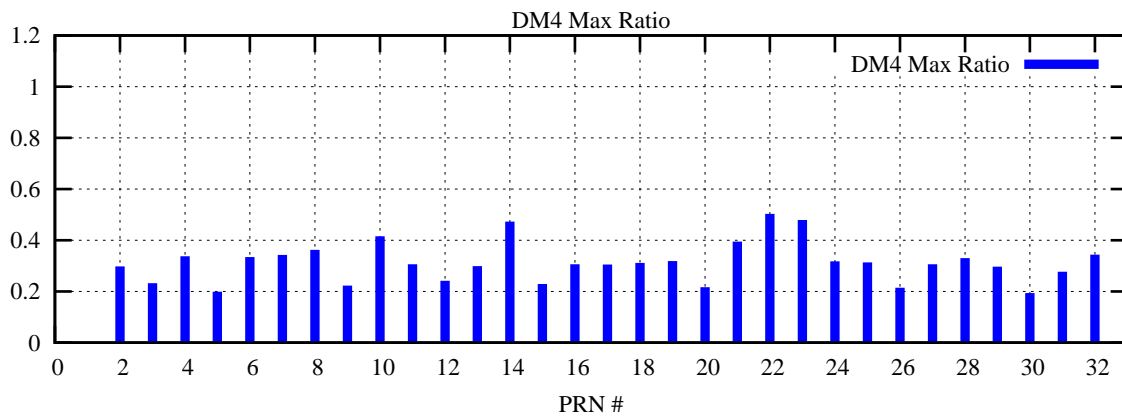

Ratio (PRN Bias/Threshold)

GpsWeek 2308 Day 3

Skinny (Type 0): PRN 8 22
Broad (Type 2): PRN 7 15 17 21 24