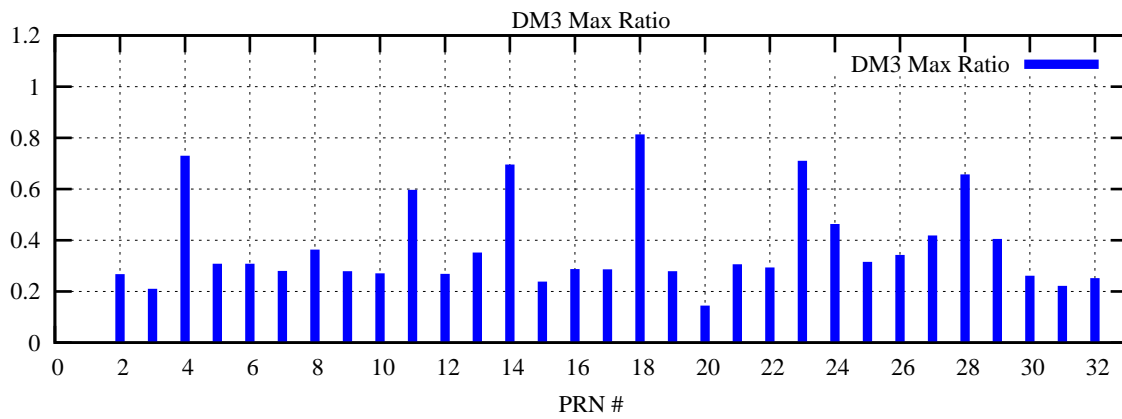

Ratio (PRN Bias/Threshold)

GpsWeek 2308 Day 3

Skinny (Type 0): PRN 8 22
Broad (Type 2): PRN 7 15 17 21 24