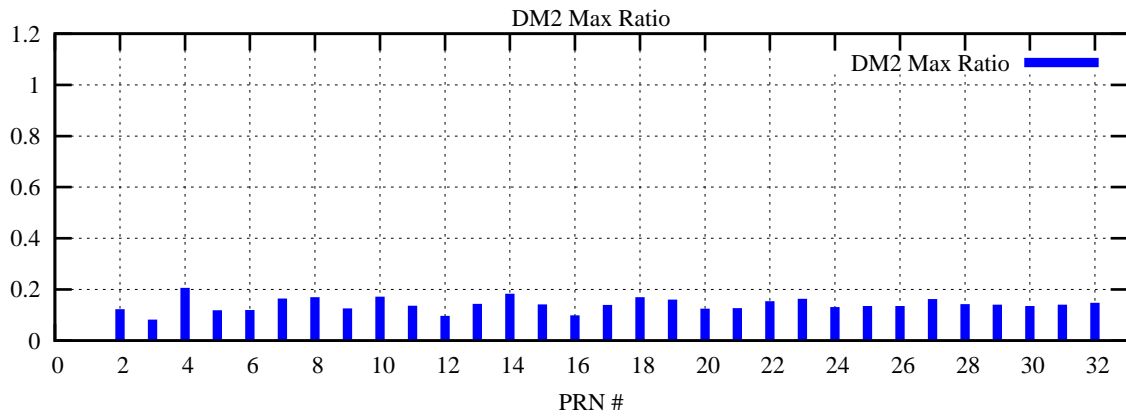

Ratio (PRN Bias/Threshold)

GpsWeek 2309 Day 0

Skinny (Type 0): PRN 8 22
Broad (Type 2): PRN 7 15 17 21 24