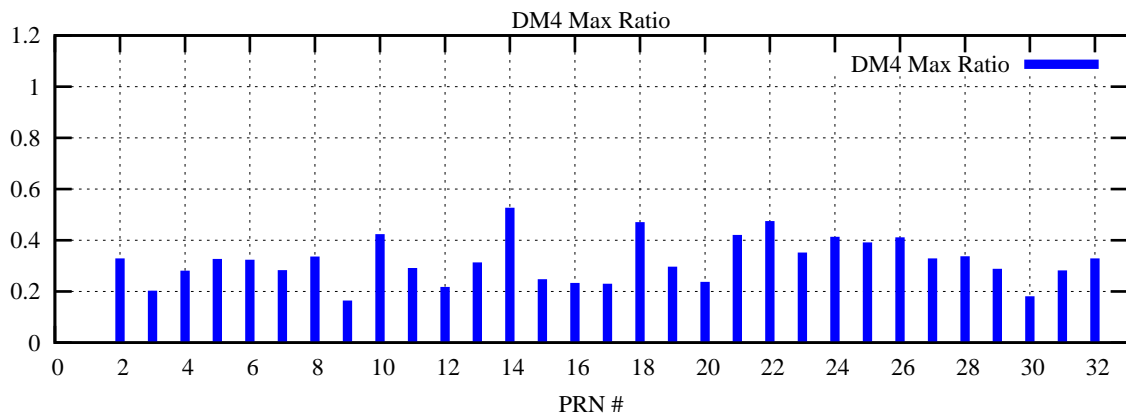

Ratio (PRN Bias/Threshold)

GpsWeek 2309 Day 0

Skinny (Type 0): PRN 8 22
Broad (Type 2): PRN 7 15 17 21 24