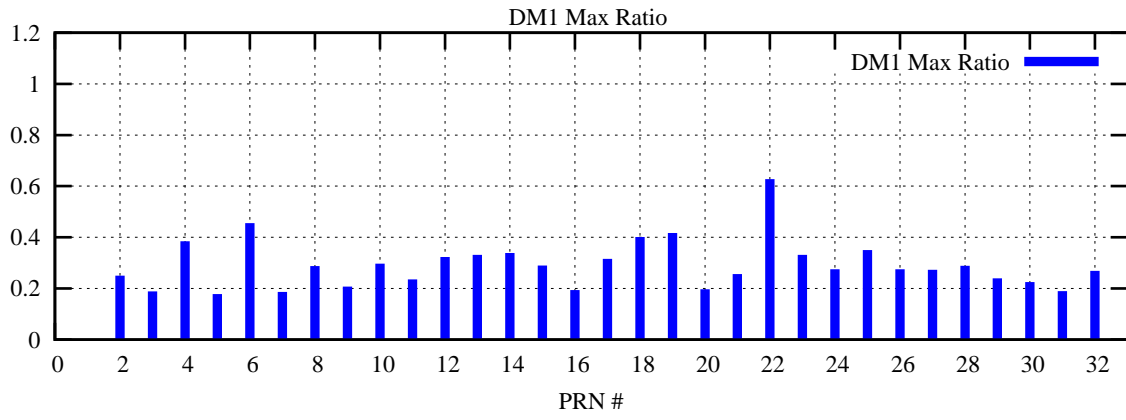

Ratio (PRN Bias/Threshold)

GpsWeek 2309 Day 0

Skinny (Type 0): PRN 8 22
Broad (Type 2): PRN 7 15 17 21 24