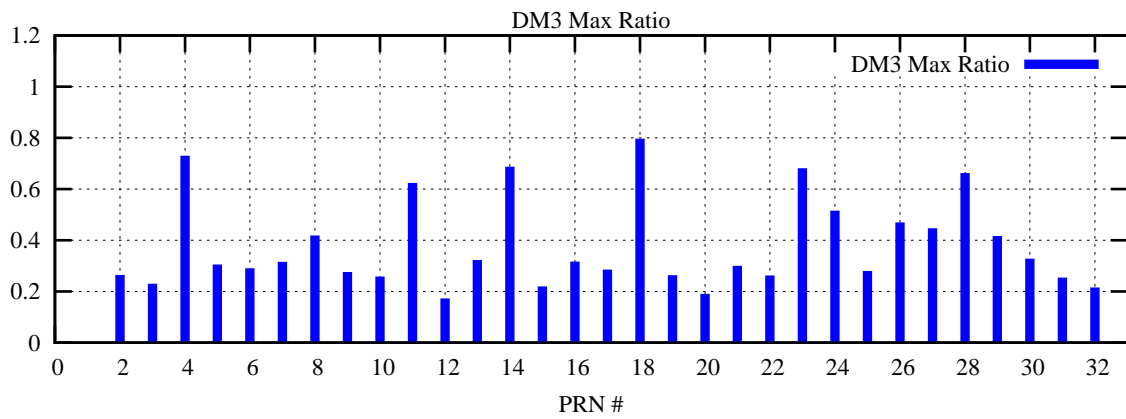

Ratio (PRN Bias/Threshold)

GpsWeek 2309 Day 0

Skinny (Type 0): PRN 8 22
Broad (Type 2): PRN 7 15 17 21 24