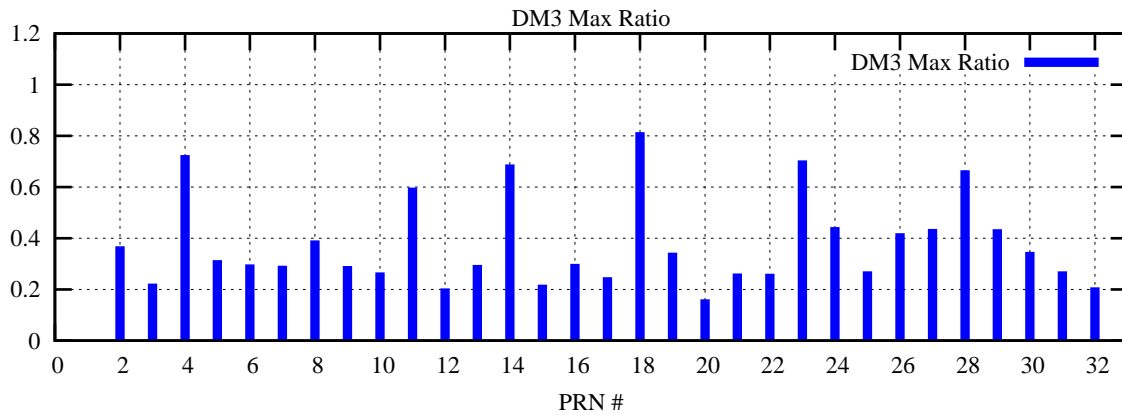

Ratio (PRN Bias/Threshold)

GpsWeek 2309 Day 1

Skinny (Type 0): PRN 8 22
Broad (Type 2): PRN 7 15 17 21 24