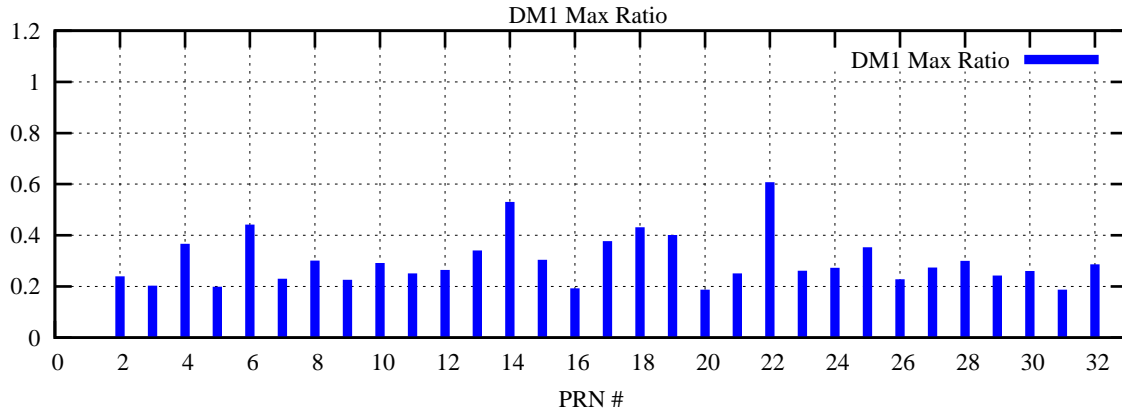

Ratio (PRN Bias/Threshold)

GpsWeek 2309 Day 1

Skinny (Type 0): PRN 8 22
Broad (Type 2): PRN 7 15 17 21 24