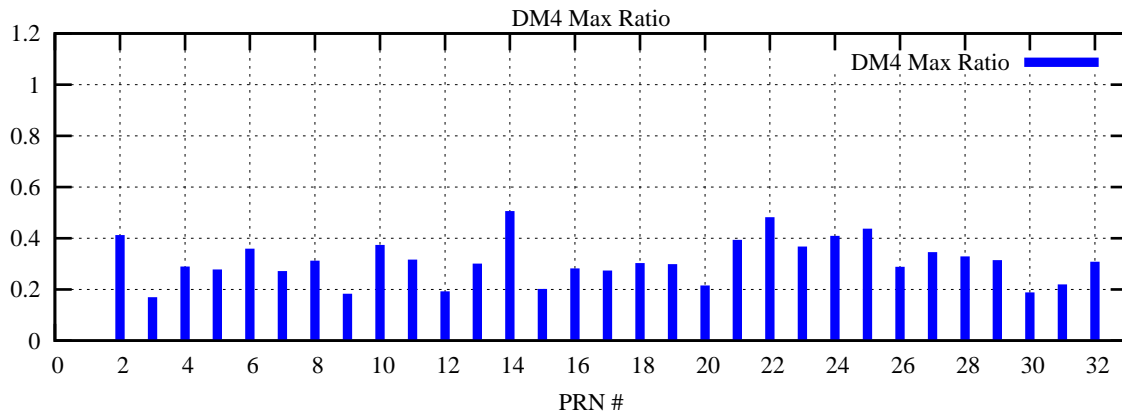

Ratio (PRN Bias/Threshold)

GpsWeek 2309 Day 1

Skinny (Type 0): PRN 8 22
Broad (Type 2): PRN 7 15 17 21 24