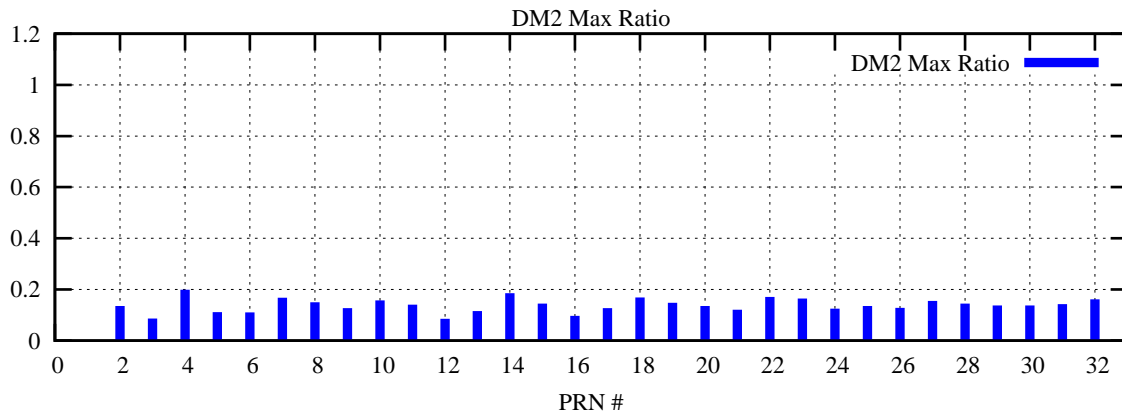

Ratio (PRN Bias/Threshold)

GpsWeek 2309 Day 1

Skinny (Type 0): PRN 8 22
Broad (Type 2): PRN 7 15 17 21 24