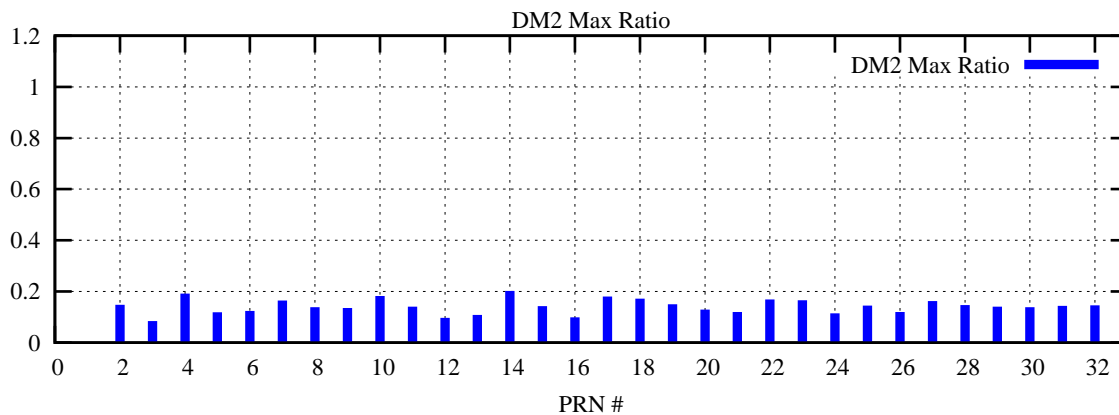

Ratio (PRN Bias/Threshold)

GpsWeek 2309 Day 3

Skinny (Type 0): PRN 8 22
Broad (Type 2): PRN 7 15 17 21 24