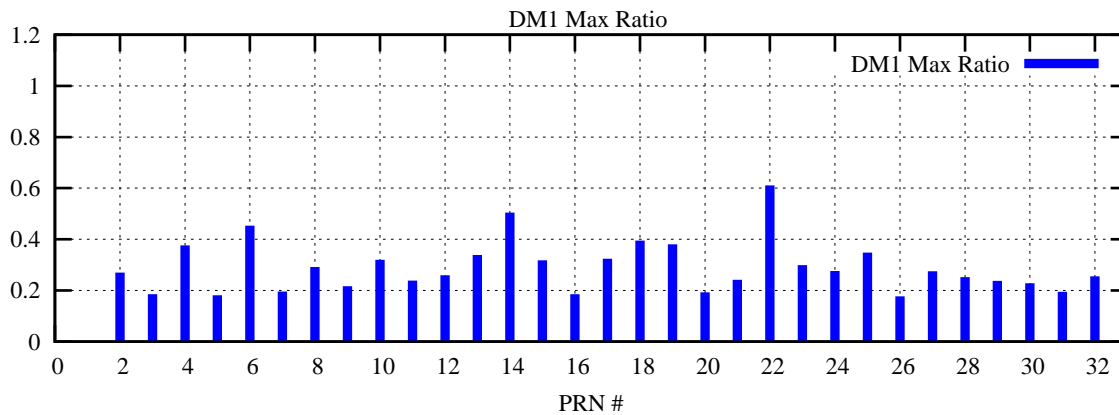

Ratio (PRN Bias/Threshold)

GpsWeek 2309 Day 3

Skinny (Type 0): PRN 8 22
Broad (Type 2): PRN 7 15 17 21 24