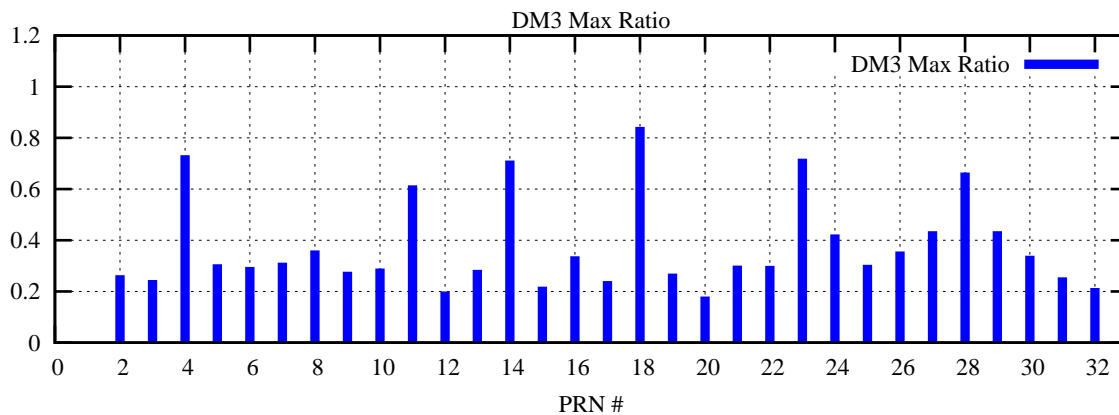

Ratio (PRN Bias/Threshold)

GpsWeek 2309 Day 3

Skinny (Type 0): PRN 8 22
Broad (Type 2): PRN 7 15 17 21 24