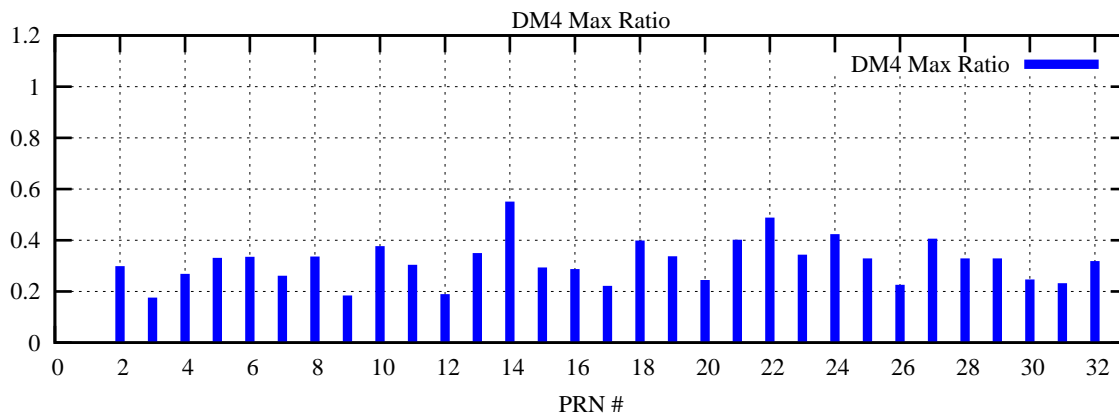

Ratio (PRN Bias/Threshold)

GpsWeek 2309 Day 3

Skinny (Type 0): PRN 8 22
Broad (Type 2): PRN 7 15 17 21 24