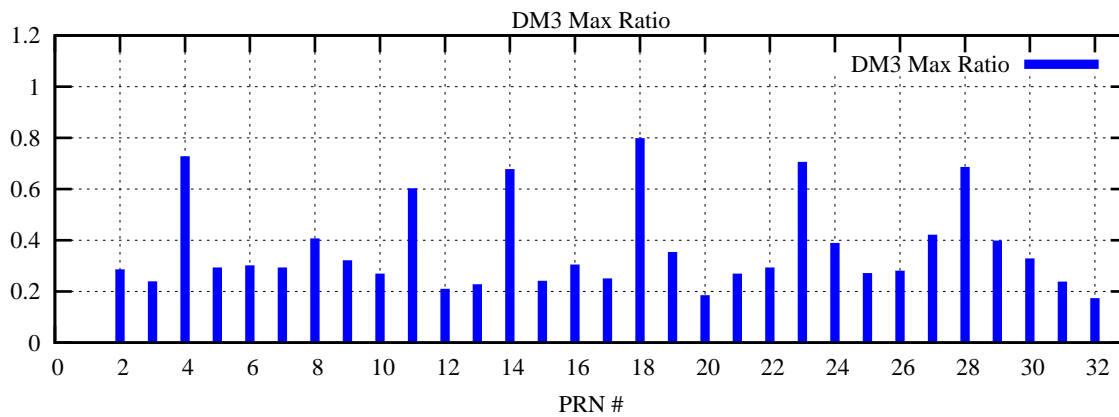

Ratio (PRN Bias/Threshold)

GpsWeek 2309 Day 4

Skinny (Type 0): PRN 8 22
Broad (Type 2): PRN 7 15 17 21 24