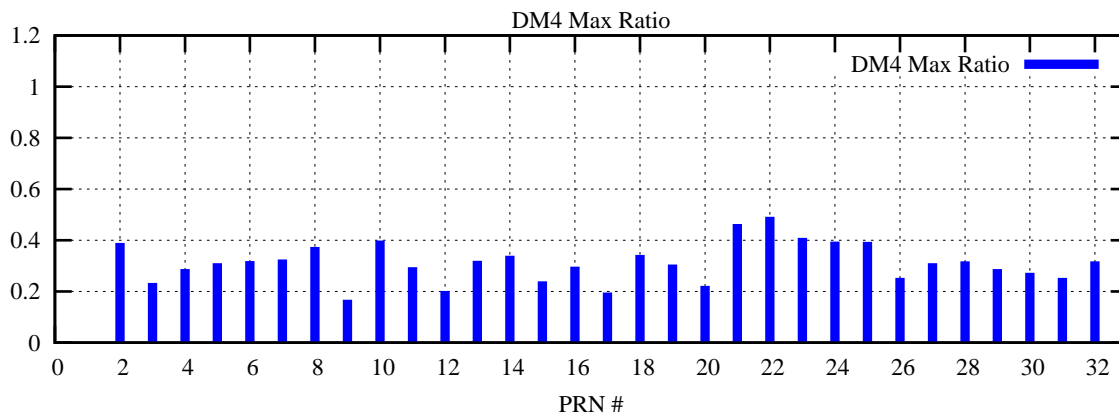

Ratio (PRN Bias/Threshold)

GpsWeek 2309 Day 4

Skinny (Type 0): PRN 8 22
Broad (Type 2): PRN 7 15 17 21 24