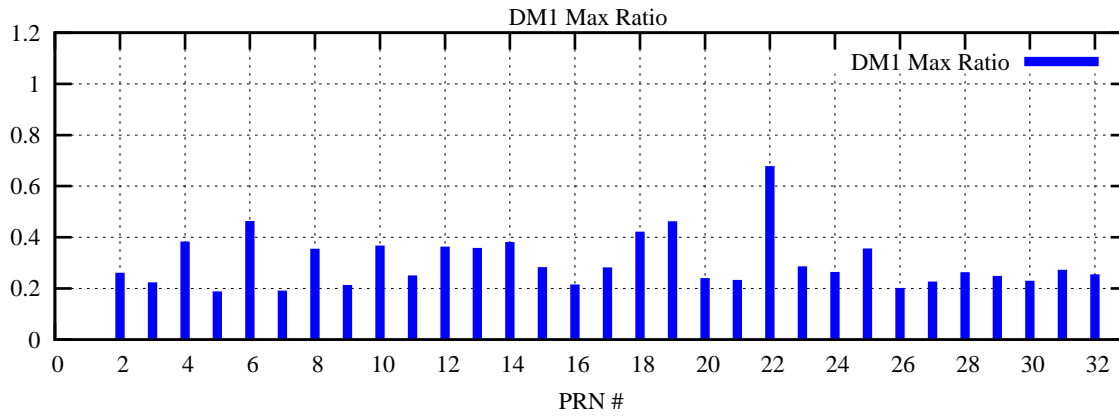

Ratio (PRN Bias/Threshold)

GpsWeek 2309 Day 4

Skinny (Type 0): PRN 8 22
Broad (Type 2): PRN 7 15 17 21 24