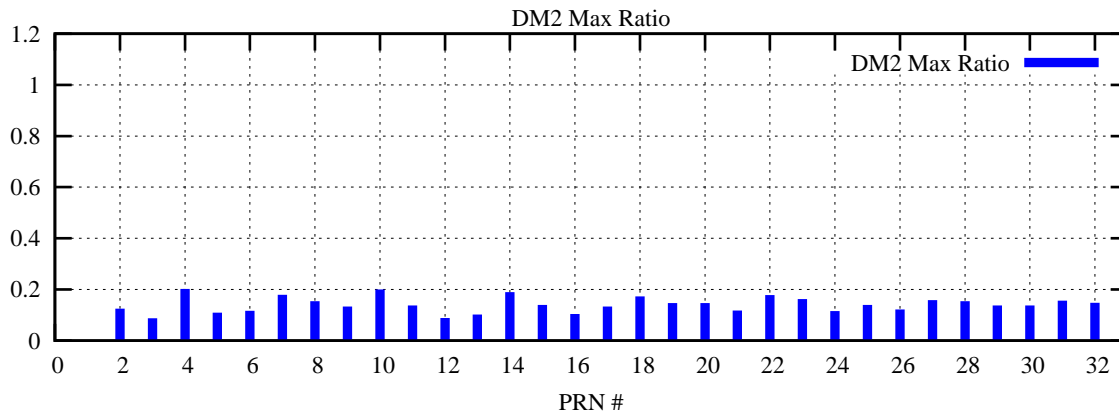

Ratio (PRN Bias/Threshold)

GpsWeek 2309 Day 4

Skinny (Type 0): PRN 8 22
Broad (Type 2): PRN 7 15 17 21 24