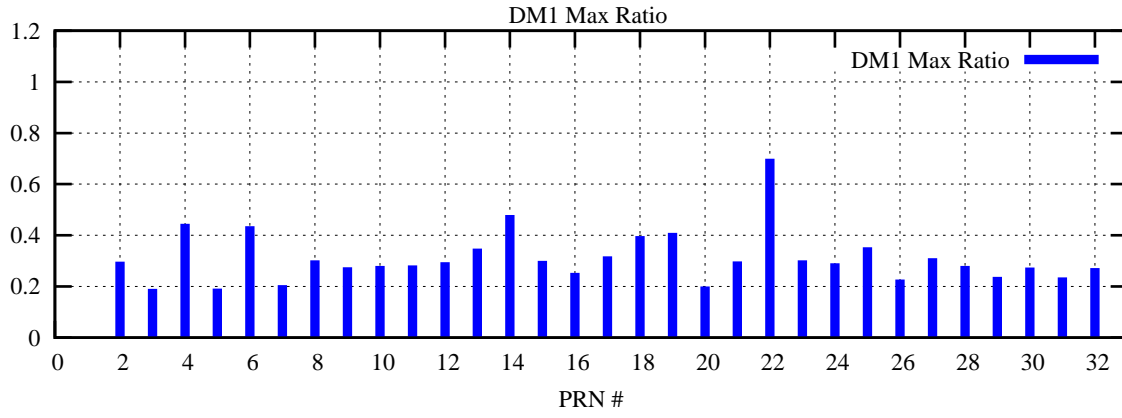

Ratio (PRN Bias/Threshold)

GpsWeek 2309 Day 6

Skinny (Type 0): PRN 8 22
Broad (Type 2): PRN 7 15 17 21 24