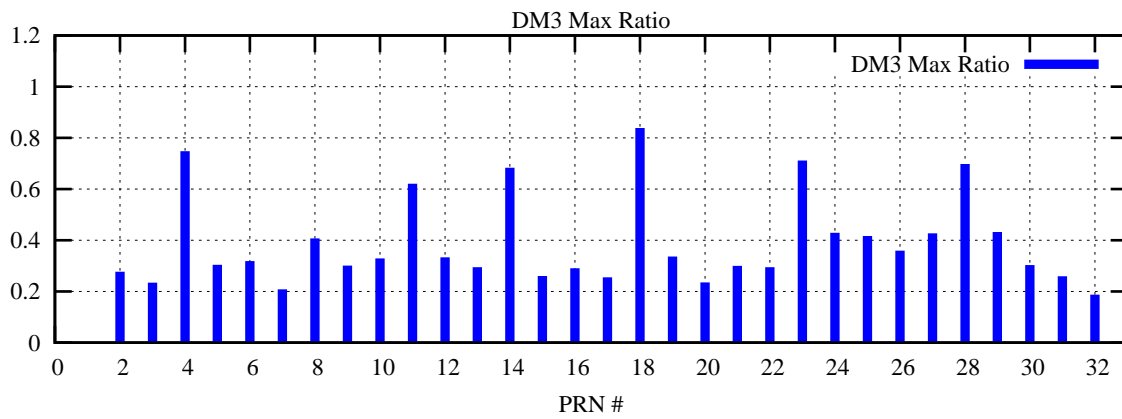

Ratio (PRN Bias/Threshold)

GpsWeek 2309 Day 6

Skinny (Type 0): PRN 8 22
Broad (Type 2): PRN 7 15 17 21 24