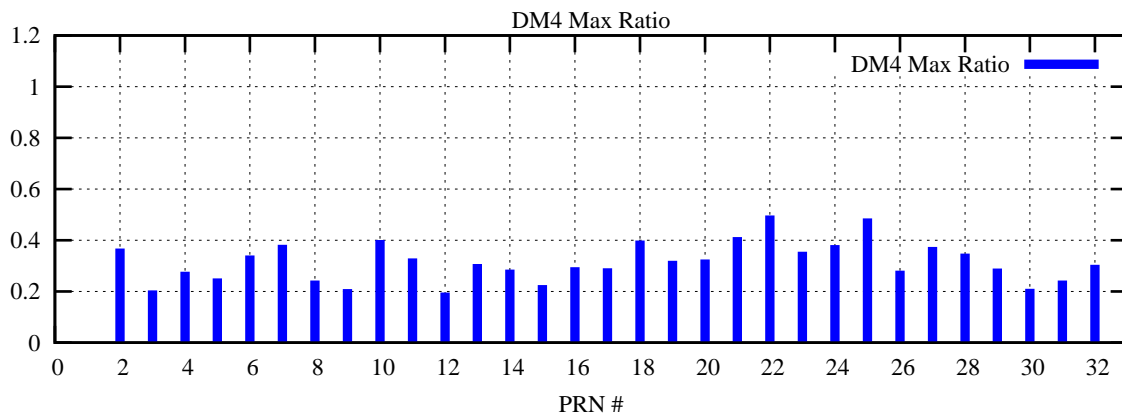

Ratio (PRN Bias/Threshold)

GpsWeek 2309 Day 6

Skinny (Type 0): PRN 8 22
Broad (Type 2): PRN 7 15 17 21 24