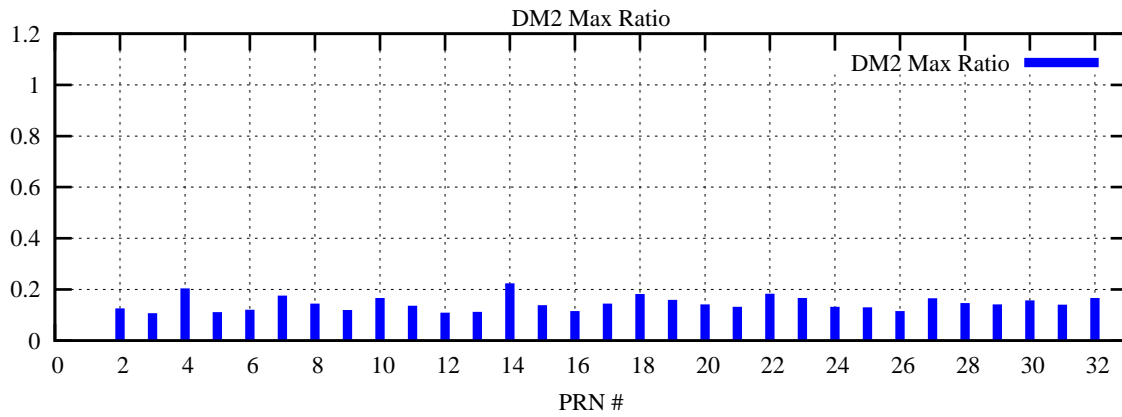

Ratio (PRN Bias/Threshold)

GpsWeek 2309 Day 6

Skinny (Type 0): PRN 8 22
Broad (Type 2): PRN 7 15 17 21 24