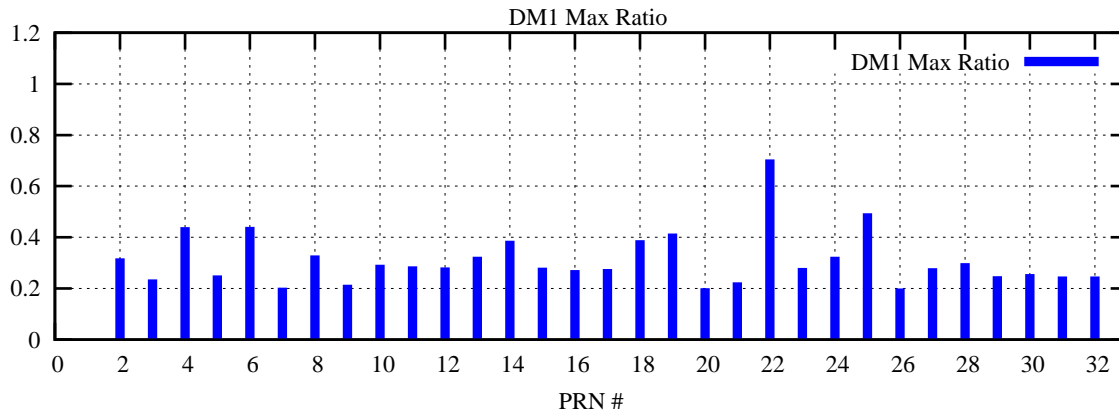

Ratio (PRN Bias/Threshold)
GpsWeek 2310 Day 0

Skinny (Type 0): PRN 8 22
Broad (Type 2): PRN 7 15 17 21 24