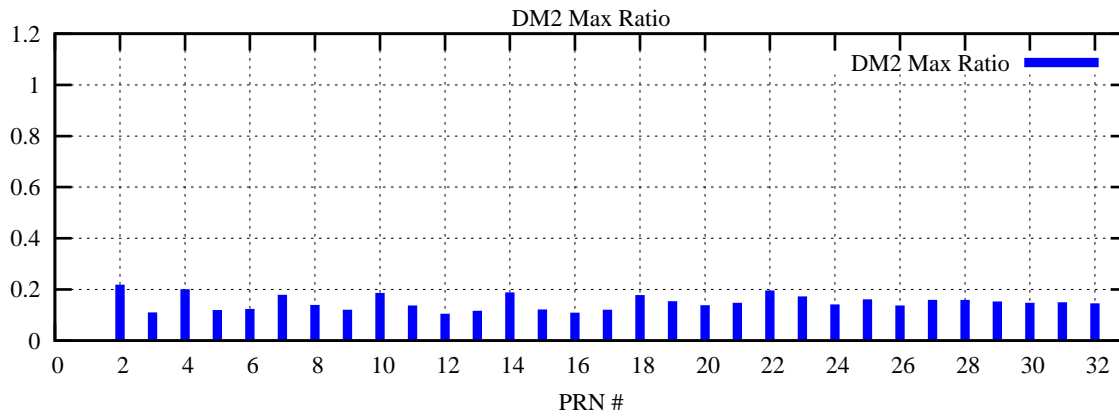

Ratio (PRN Bias/Threshold)
GpsWeek 2310 Day 0

Skinny (Type 0): PRN 8 22
Broad (Type 2): PRN 7 15 17 21 24