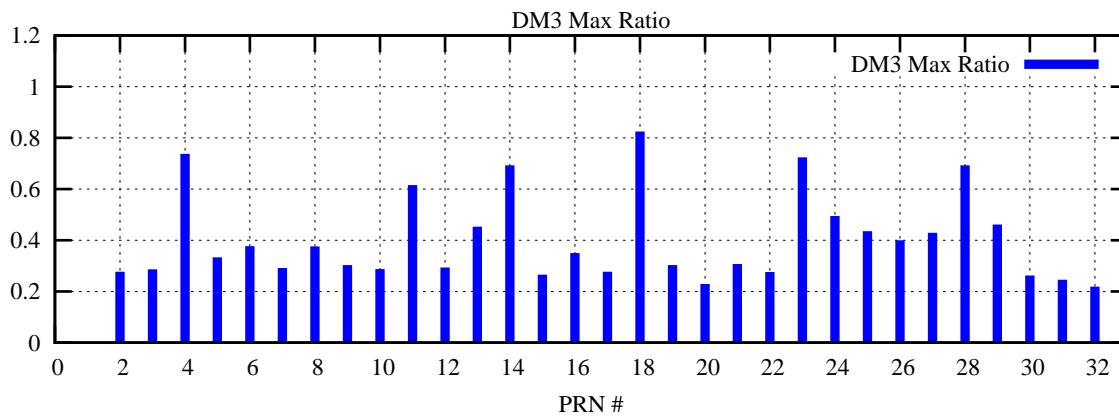

Ratio (PRN Bias/Threshold)
GpsWeek 2310 Day 0

Skinny (Type 0): PRN 8 22
Broad (Type 2): PRN 7 15 17 21 24