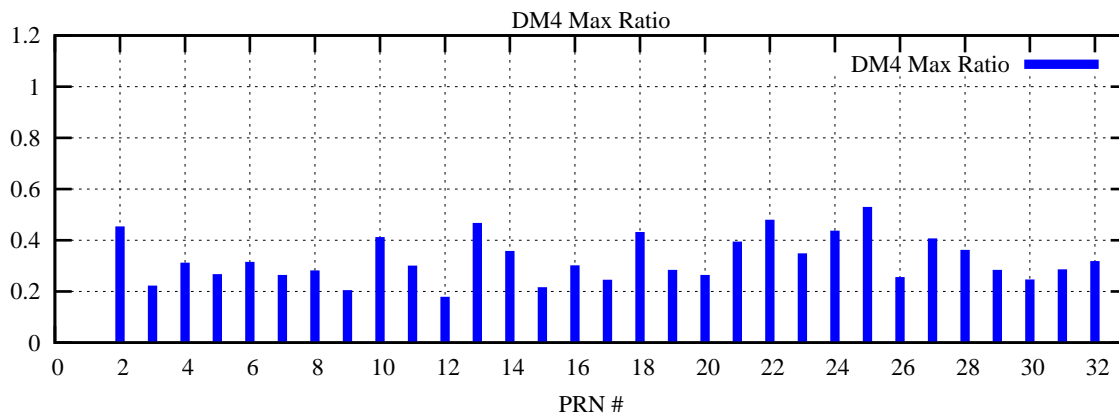

Ratio (PRN Bias/Threshold)
GpsWeek 2310 Day 0

Skinny (Type 0): PRN 8 22
Broad (Type 2): PRN 7 15 17 21 24