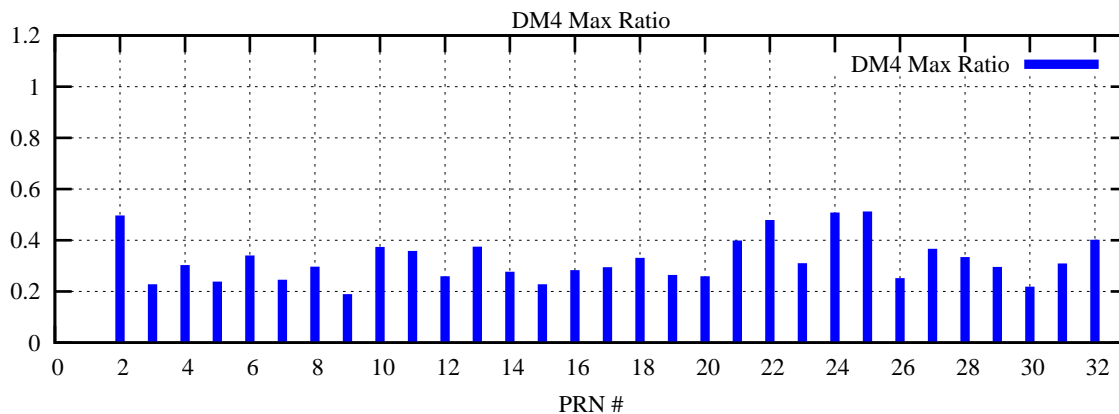

Ratio (PRN Bias/Threshold)

GpsWeek 2310 Day 1

Skinny (Type 0): PRN 8 22
Broad (Type 2): PRN 7 15 17 21 24