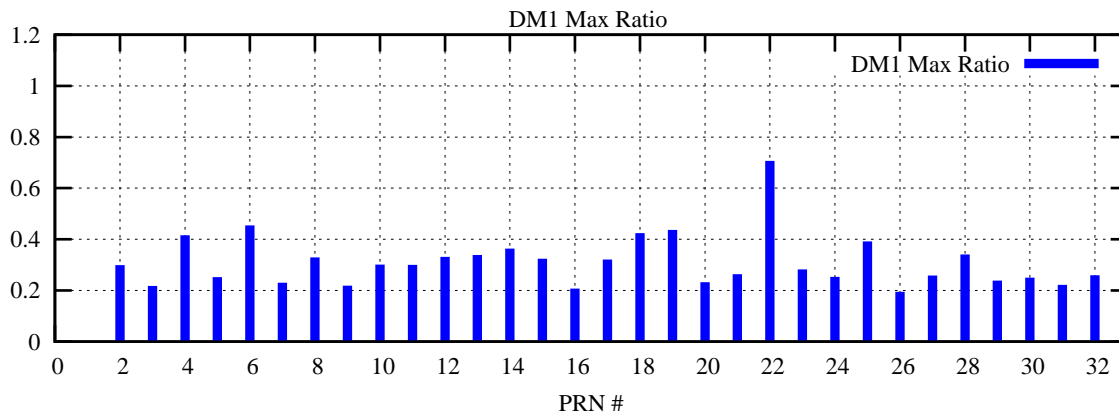

Ratio (PRN Bias/Threshold)

GpsWeek 2310 Day 1

Skinny (Type 0): PRN 8 22
Broad (Type 2): PRN 7 15 17 21 24