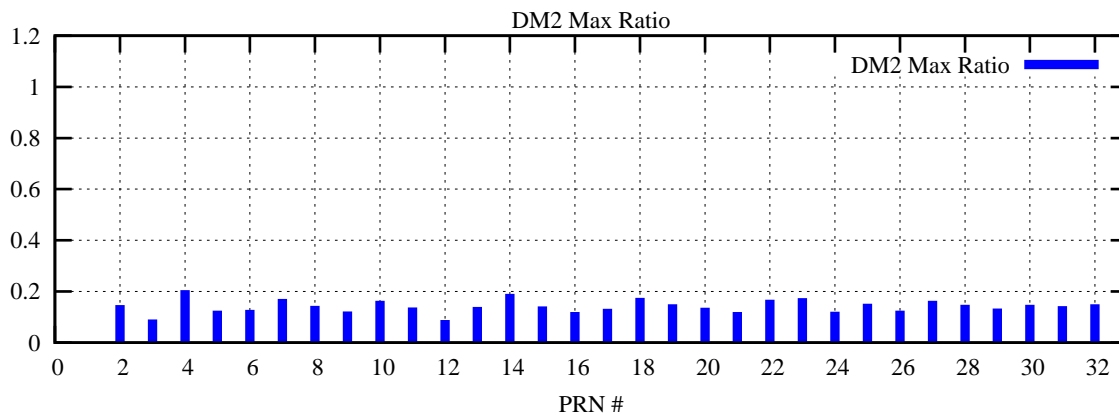

Ratio (PRN Bias/Threshold)

GpsWeek 2310 Day 1

Skinny (Type 0): PRN 8 22
Broad (Type 2): PRN 7 15 17 21 24