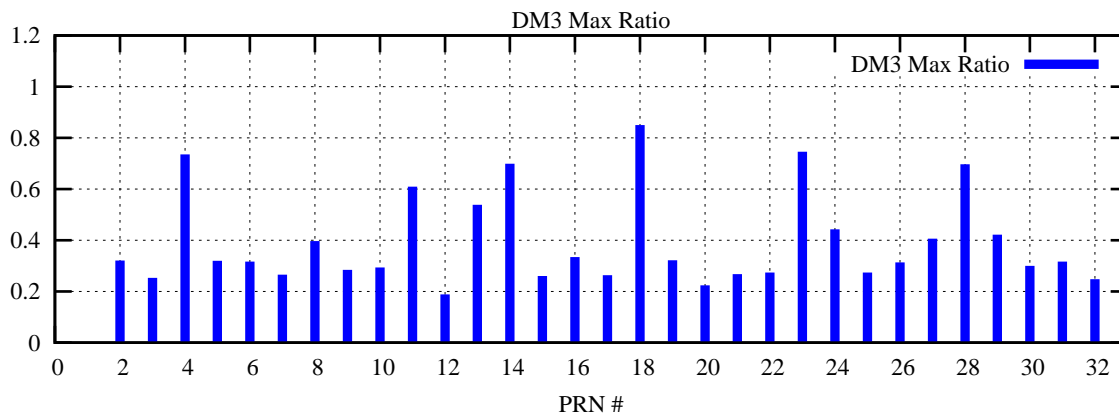

Ratio (PRN Bias/Threshold)

GpsWeek 2310 Day 1

Skinny (Type 0): PRN 8 22
Broad (Type 2): PRN 7 15 17 21 24