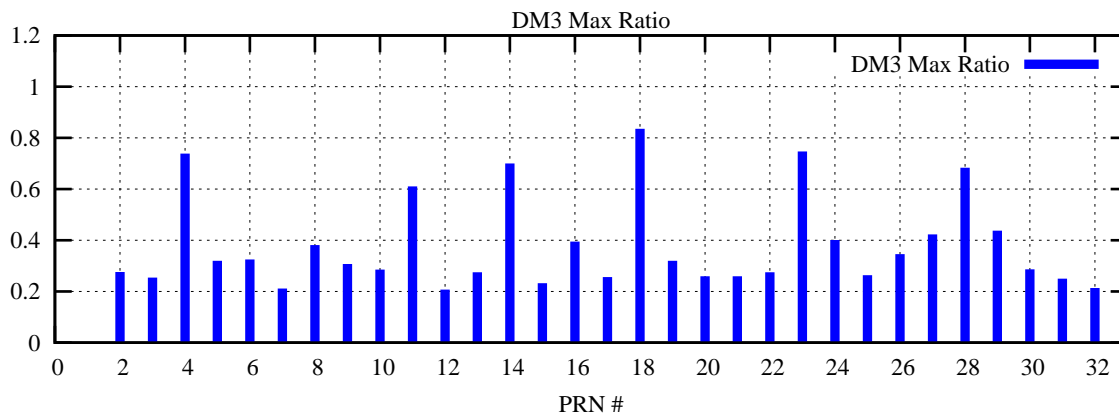

Ratio (PRN Bias/Threshold)

GpsWeek 2310 Day 4

Skinny (Type 0): PRN 8 22
Broad (Type 2): PRN 7 15 17 21 24