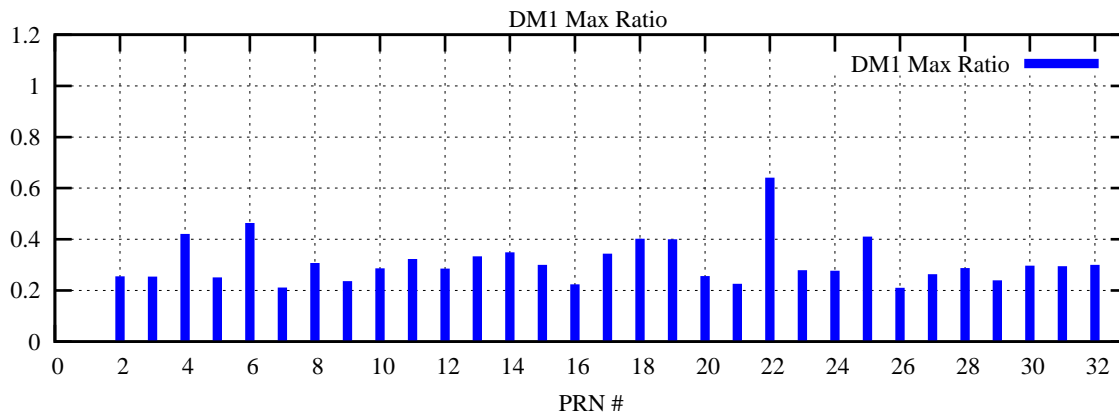

Ratio (PRN Bias/Threshold)

GpsWeek 2310 Day 4

Skinny (Type 0): PRN 8 22
Broad (Type 2): PRN 7 15 17 21 24