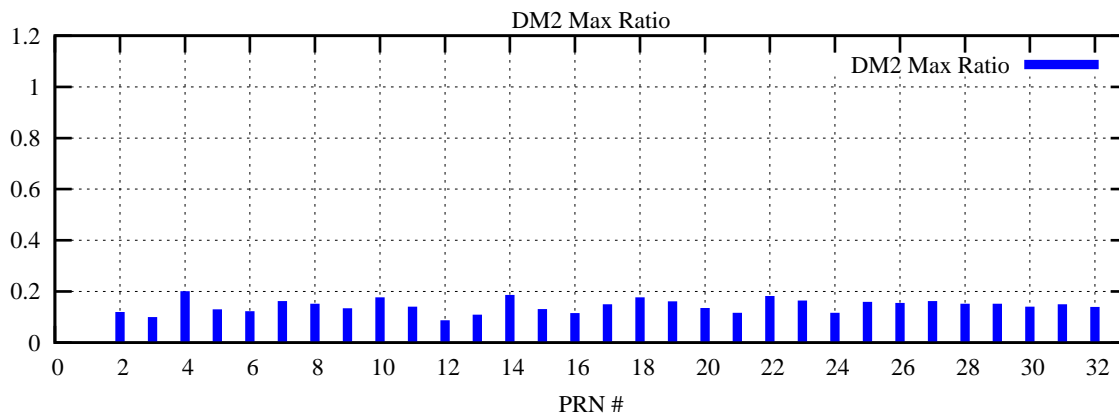

Ratio (PRN Bias/Threshold)

GpsWeek 2310 Day 4

Skinny (Type 0): PRN 8 22
Broad (Type 2): PRN 7 15 17 21 24