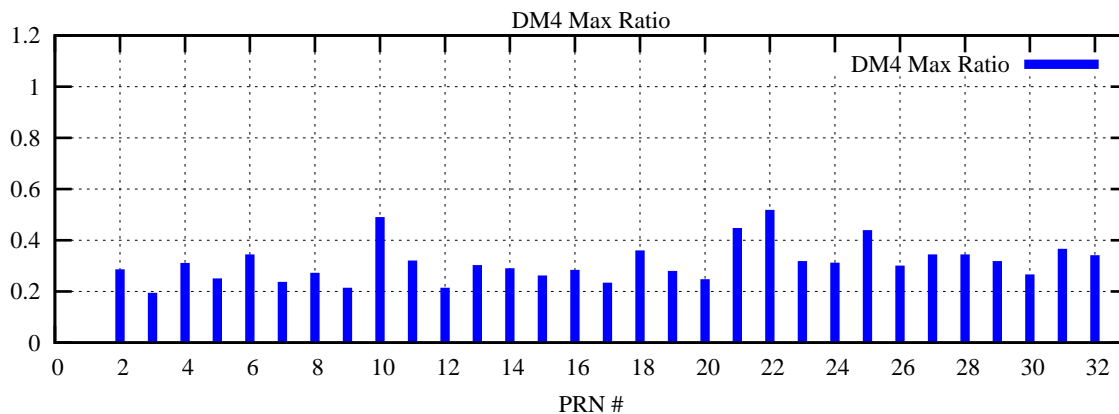

Ratio (PRN Bias/Threshold)

GpsWeek 2310 Day 4

Skinny (Type 0): PRN 8 22
Broad (Type 2): PRN 7 15 17 21 24