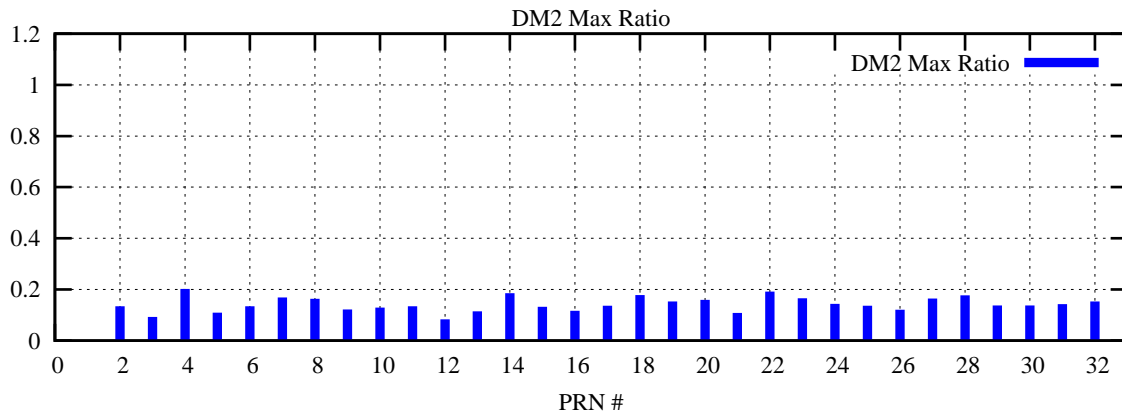

Ratio (PRN Bias/Threshold)

GpsWeek 2311 Day 1

Skinny (Type 0): PRN 8 22  
Broad (Type 2): PRN 7 15 17 21 24