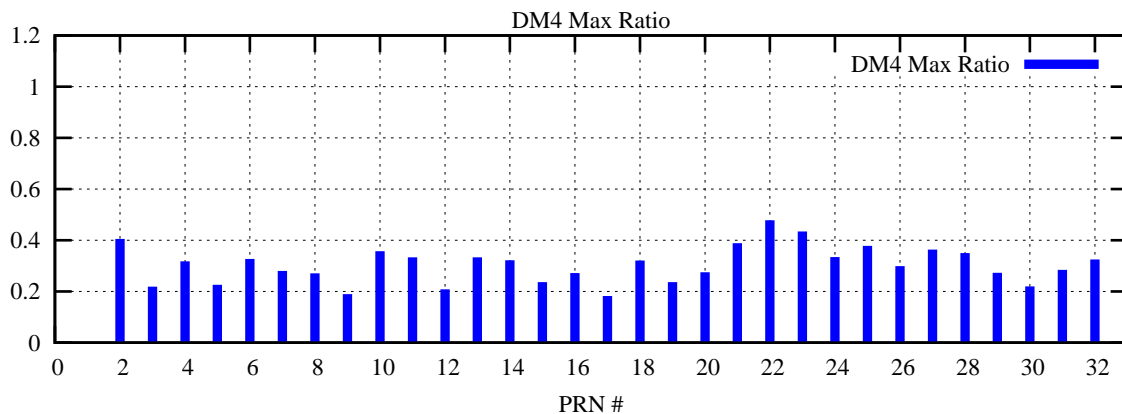

Ratio (PRN Bias/Threshold)

GpsWeek 2311 Day 1

Skinny (Type 0): PRN 8 22  
Broad (Type 2): PRN 7 15 17 21 24