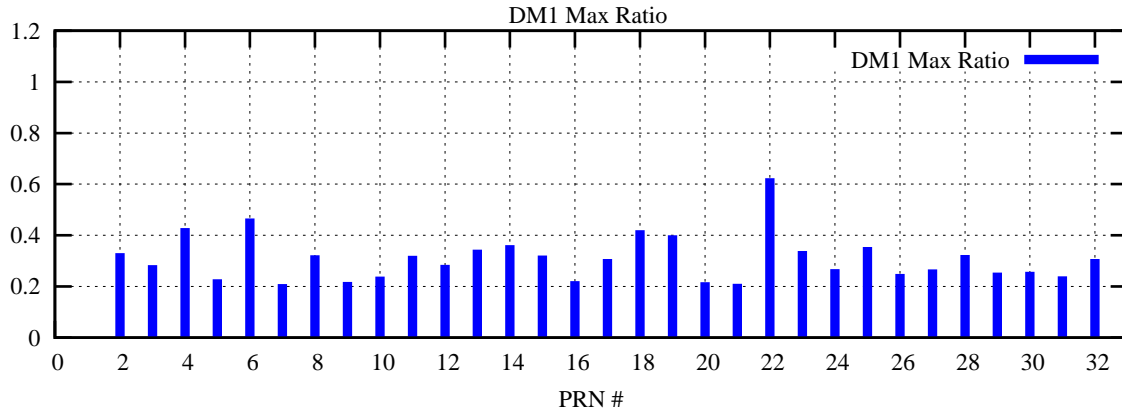

Ratio (PRN Bias/Threshold)

GpsWeek 2311 Day 1

Skinny (Type 0): PRN 8 22  
Broad (Type 2): PRN 7 15 17 21 24