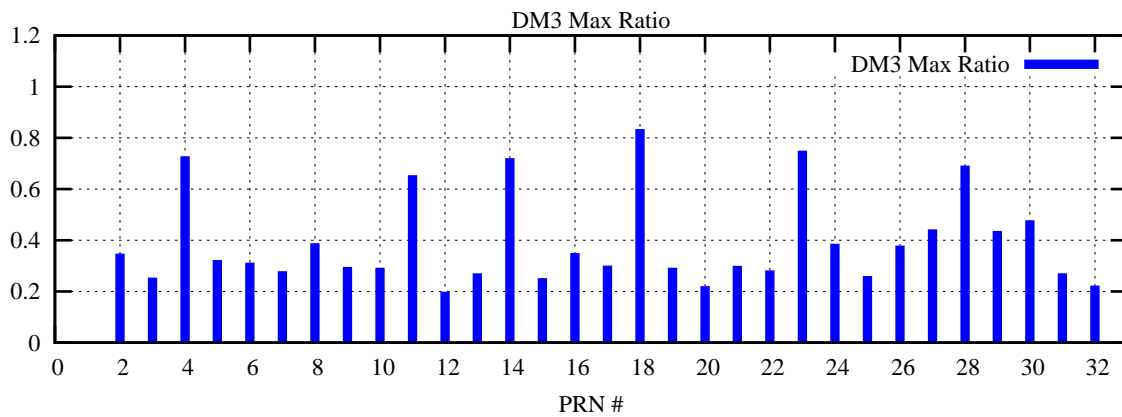

Ratio (PRN Bias/Threshold)

GpsWeek 2311 Day 1

Skinny (Type 0): PRN 8 22  
Broad (Type 2): PRN 7 15 17 21 24