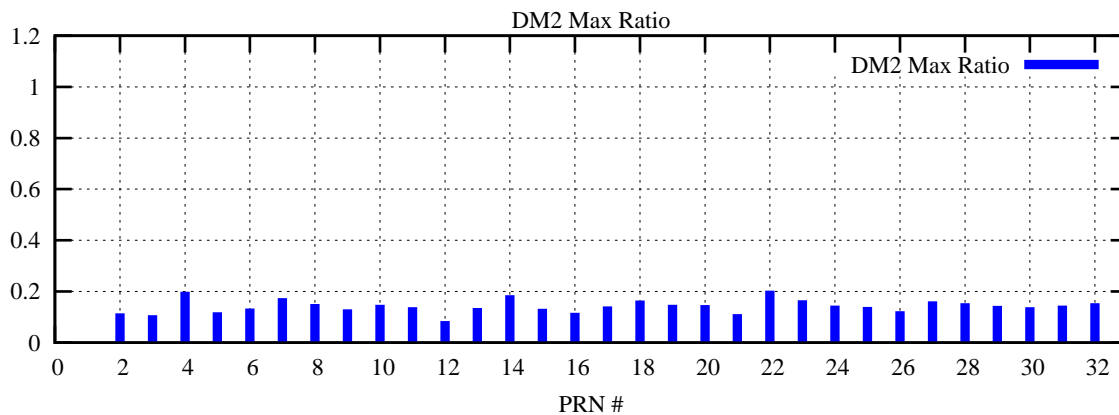

Ratio (PRN Bias/Threshold)

GpsWeek 2311 Day 3

Skinny (Type 0): PRN 8 22
Broad (Type 2): PRN 7 15 17 21 24