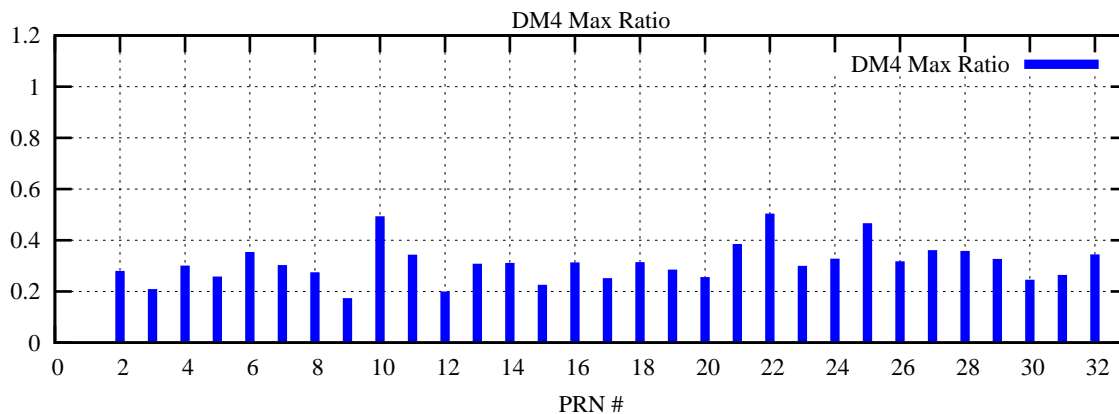

Ratio (PRN Bias/Threshold)

GpsWeek 2311 Day 3

Skinny (Type 0): PRN 8 22
Broad (Type 2): PRN 7 15 17 21 24