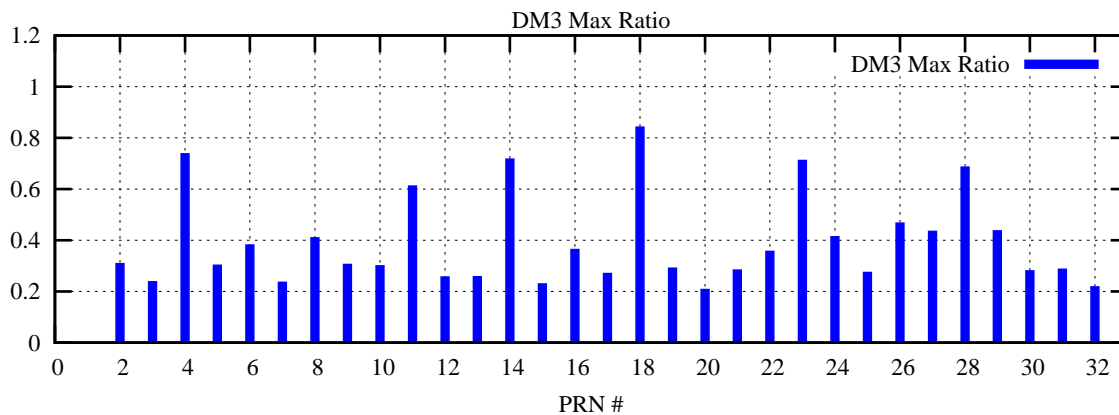

Ratio (PRN Bias/Threshold)

GpsWeek 2311 Day 3

Skinny (Type 0): PRN 8 22
Broad (Type 2): PRN 7 15 17 21 24