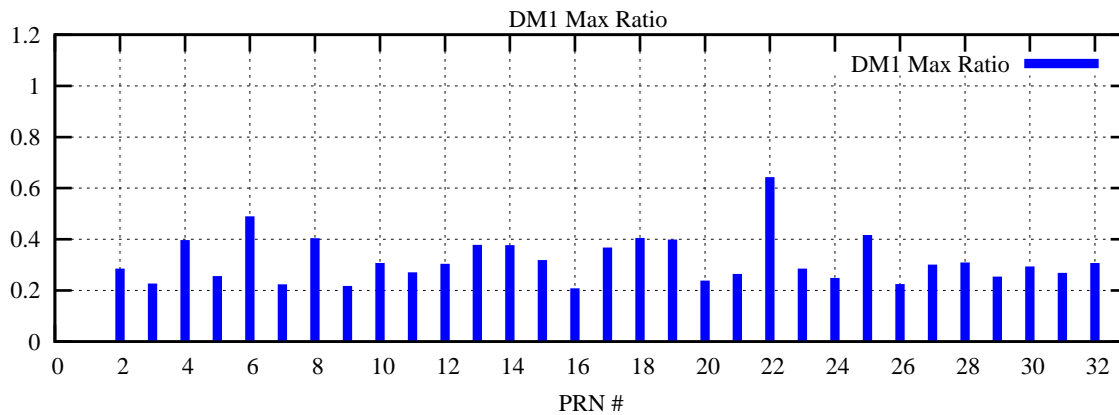

Ratio (PRN Bias/Threshold)

GpsWeek 2311 Day 3

Skinny (Type 0): PRN 8 22
Broad (Type 2): PRN 7 15 17 21 24