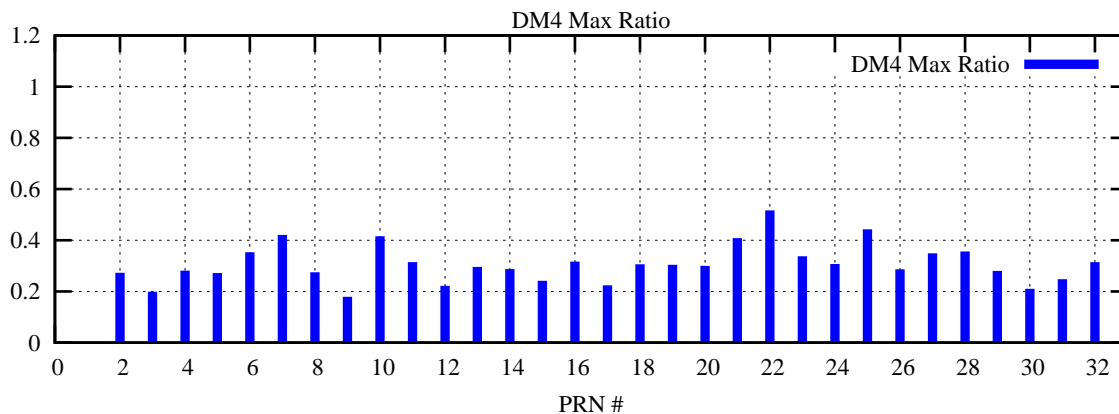

Ratio (PRN Bias/Threshold)

GpsWeek 2311 Day 4

Skinny (Type 0): PRN 8 22
Broad (Type 2): PRN 7 15 17 21 24