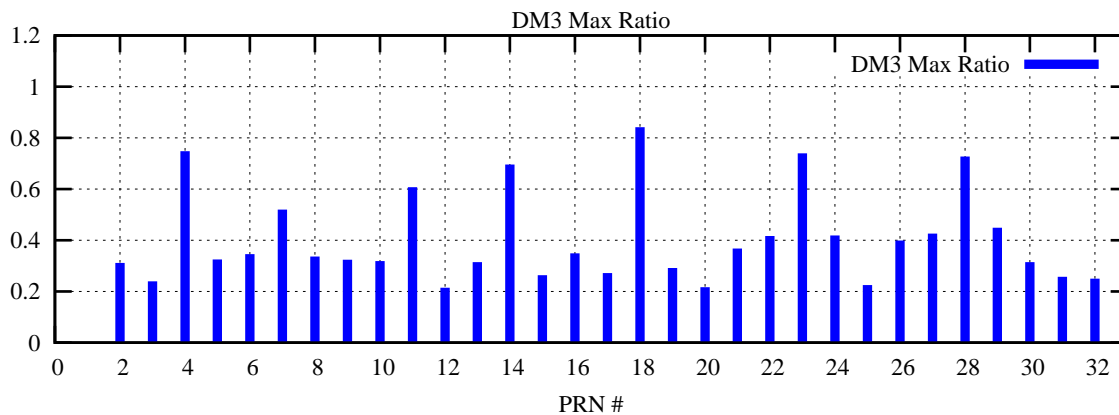

Ratio (PRN Bias/Threshold)

GpsWeek 2311 Day 4

Skinny (Type 0): PRN 8 22
Broad (Type 2): PRN 7 15 17 21 24