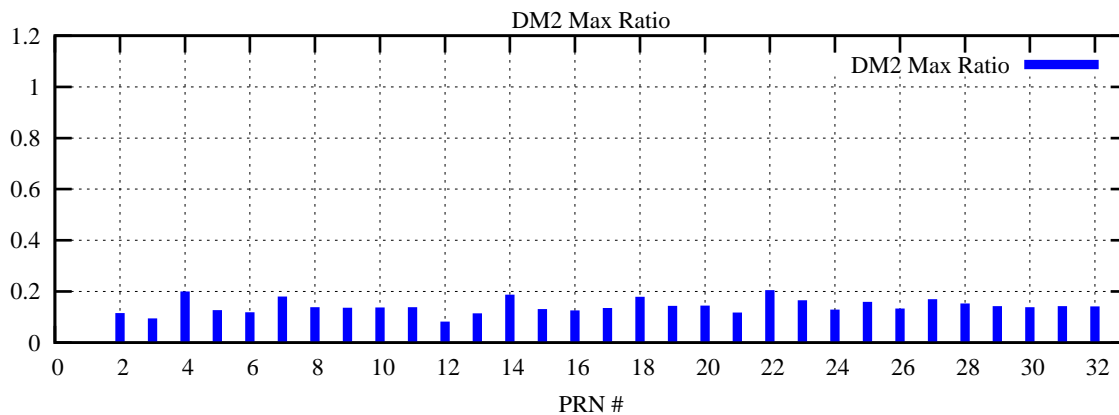

Ratio (PRN Bias/Threshold)

GpsWeek 2311 Day 4

Skinny (Type 0): PRN 8 22
Broad (Type 2): PRN 7 15 17 21 24