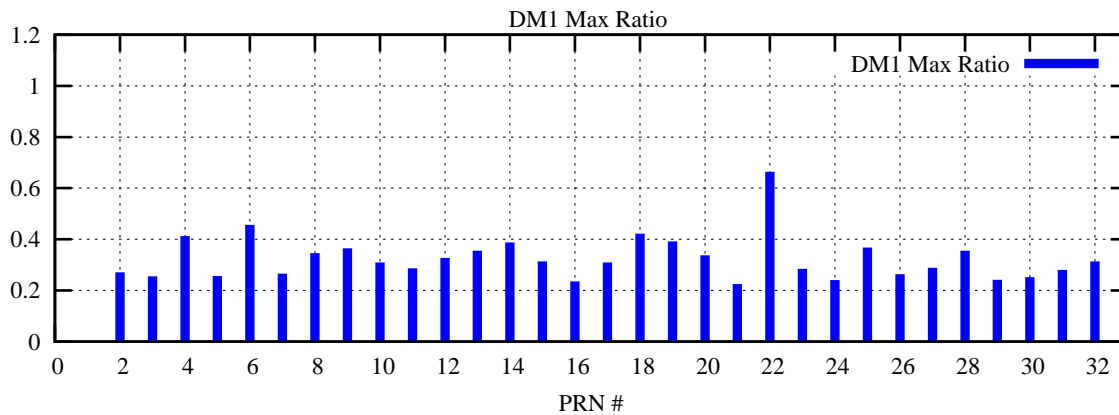

Ratio (PRN Bias/Threshold)

GpsWeek 2311 Day 4

Skinny (Type 0): PRN 8 22
Broad (Type 2): PRN 7 15 17 21 24