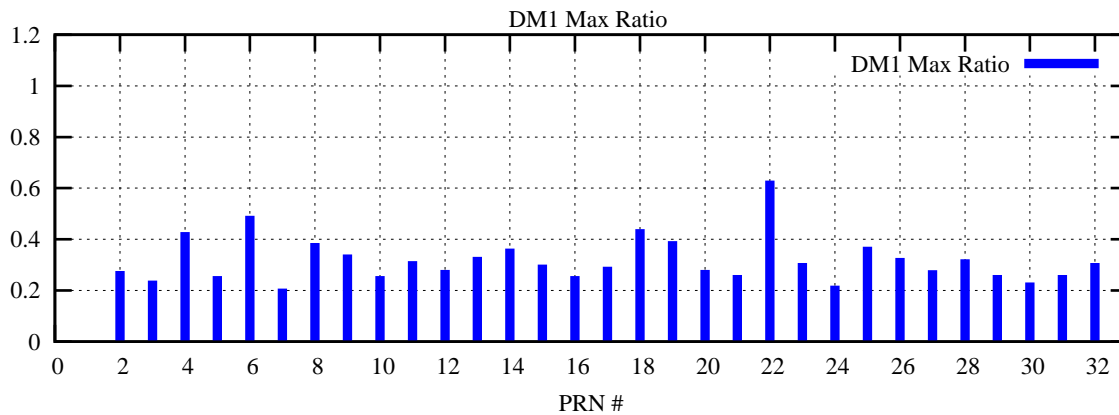

Ratio (PRN Bias/Threshold)

GpsWeek 2311 Day 6

Skinny (Type 0): PRN 8 22
Broad (Type 2): PRN 7 15 17 21 24