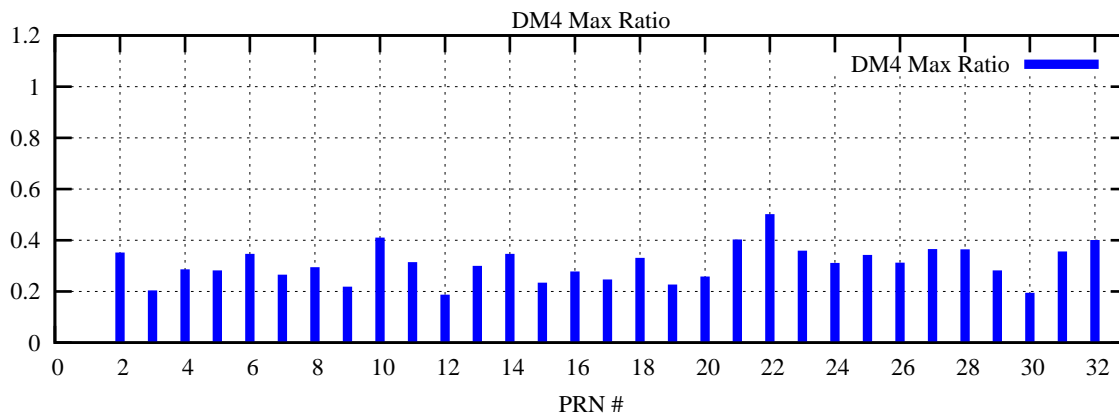

Ratio (PRN Bias/Threshold)

GpsWeek 2311 Day 6

Skinny (Type 0): PRN 8 22
Broad (Type 2): PRN 7 15 17 21 24