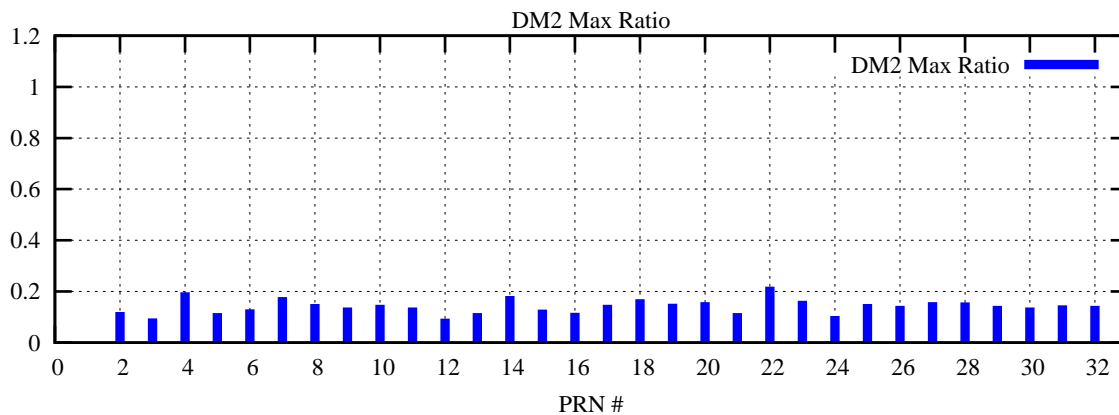

Ratio (PRN Bias/Threshold)

GpsWeek 2311 Day 6

Skinny (Type 0): PRN 8 22
Broad (Type 2): PRN 7 15 17 21 24