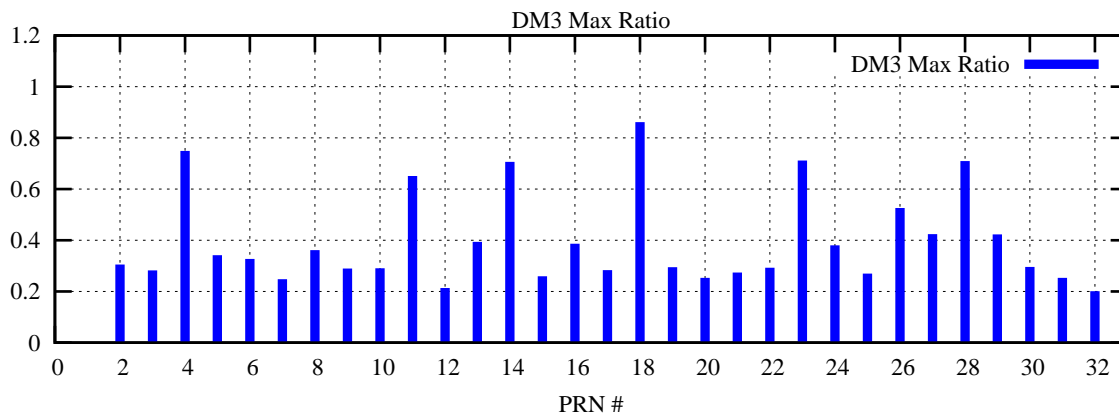

Ratio (PRN Bias/Threshold)

GpsWeek 2311 Day 6

Skinny (Type 0): PRN 8 22
Broad (Type 2): PRN 7 15 17 21 24