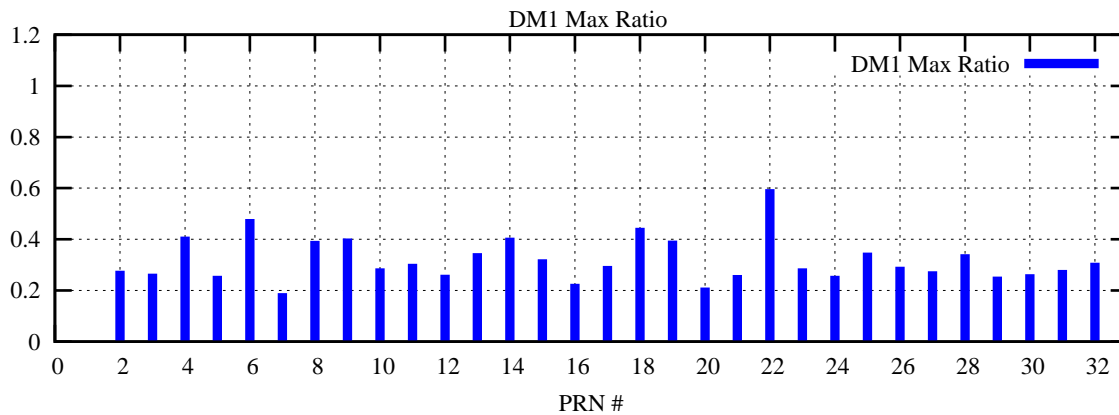

Ratio (PRN Bias/Threshold)

GpsWeek 2312 Day 0

Skinny (Type 0): PRN 8 22
Broad (Type 2): PRN 7 15 17 21 24