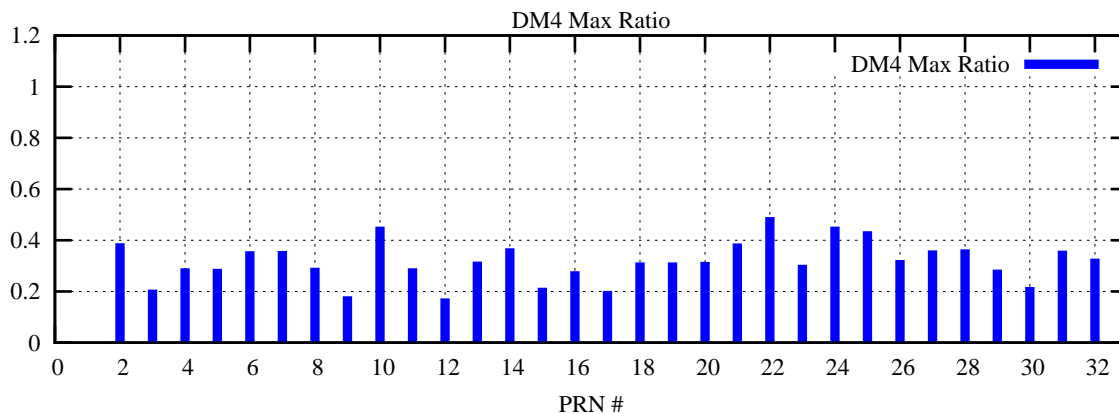

Ratio (PRN Bias/Threshold)

GpsWeek 2312 Day 0

Skinny (Type 0): PRN 8 22
Broad (Type 2): PRN 7 15 17 21 24