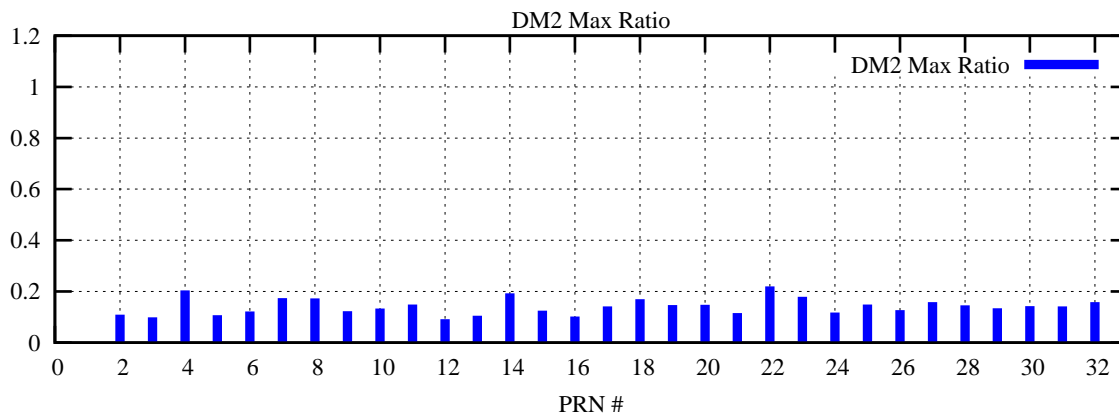

Ratio (PRN Bias/Threshold)

GpsWeek 2312 Day 0

Skinny (Type 0): PRN 8 22
Broad (Type 2): PRN 7 15 17 21 24