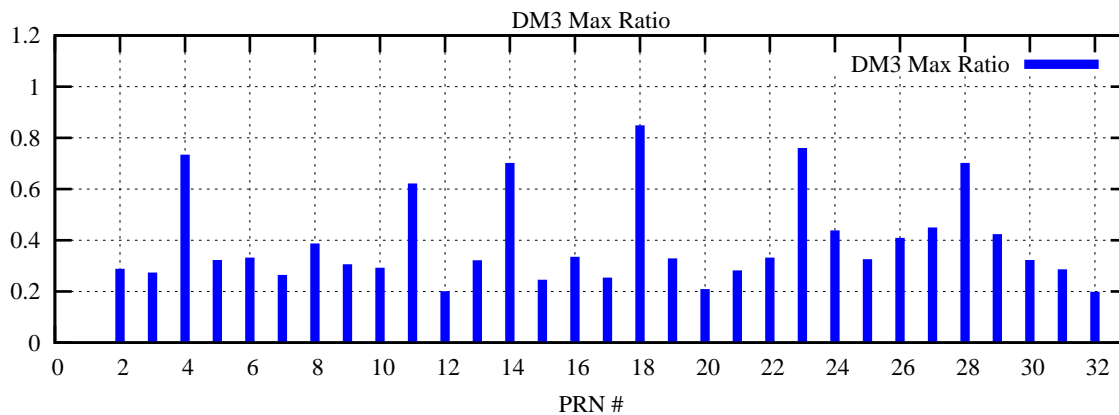

Ratio (PRN Bias/Threshold)

GpsWeek 2312 Day 0

Skinny (Type 0): PRN 8 22
Broad (Type 2): PRN 7 15 17 21 24