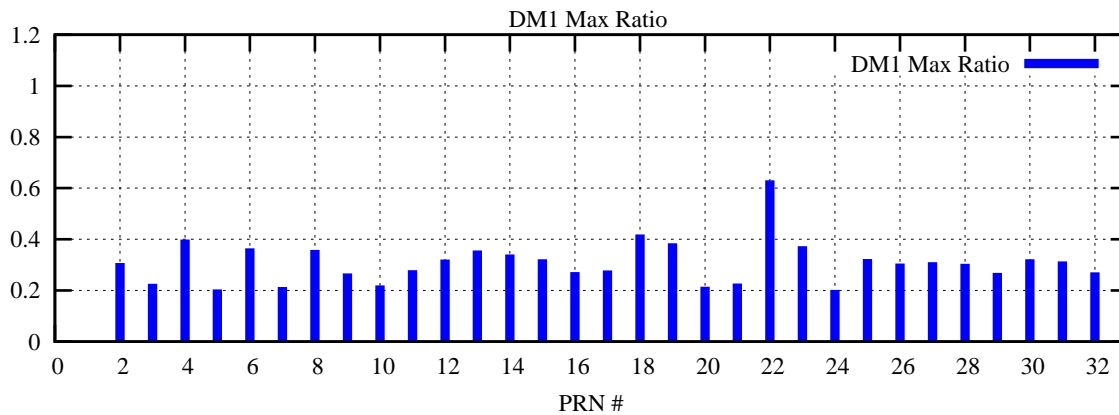

Ratio (PRN Bias/Threshold)

GpsWeek 2312 Day 3

Skinny (Type 0): PRN 8 22  
Broad (Type 2): PRN 7 15 17 21 24