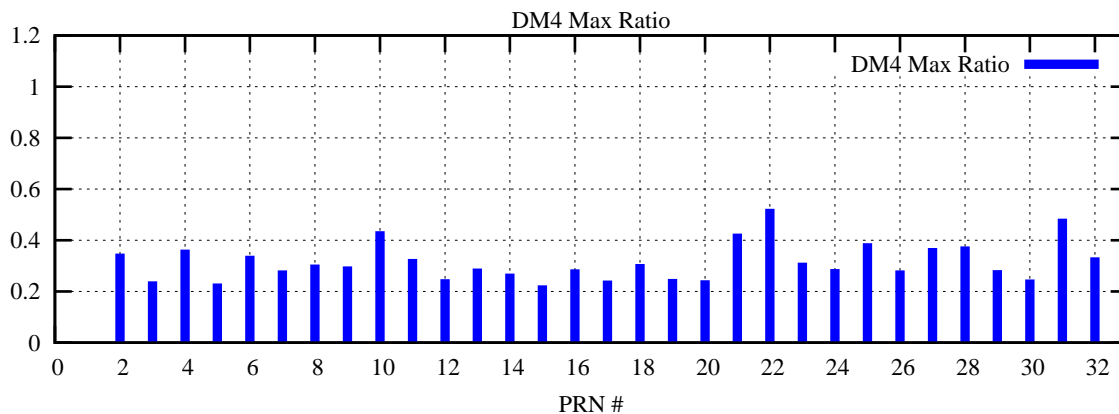

Ratio (PRN Bias/Threshold)

GpsWeek 2312 Day 3

Skinny (Type 0): PRN 8 22  
Broad (Type 2): PRN 7 15 17 21 24