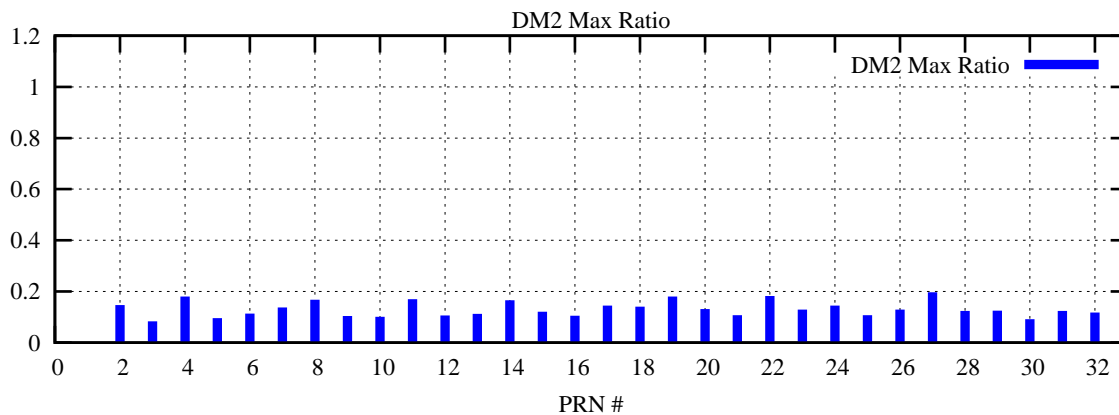

Ratio (PRN Bias/Threshold)

GpsWeek 2312 Day 3

Skinny (Type 0): PRN 8 22  
Broad (Type 2): PRN 7 15 17 21 24