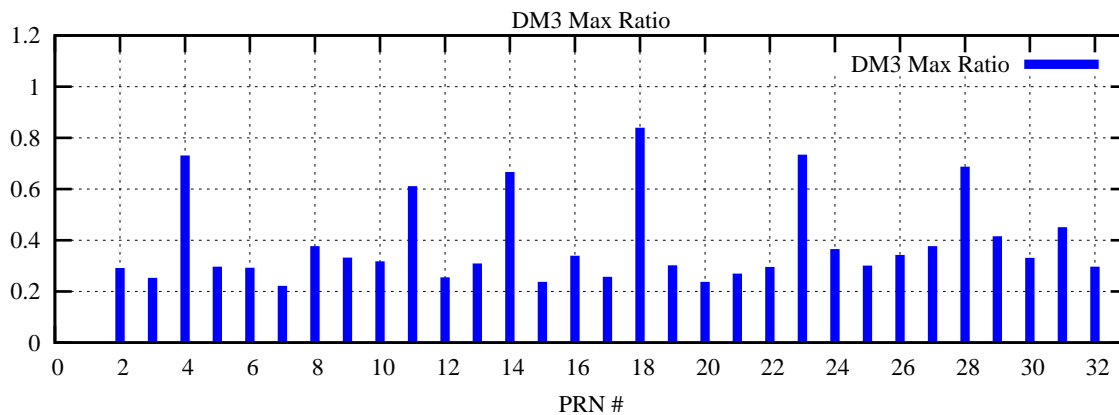

Ratio (PRN Bias/Threshold)

GpsWeek 2312 Day 3

Skinny (Type 0): PRN 8 22  
Broad (Type 2): PRN 7 15 17 21 24