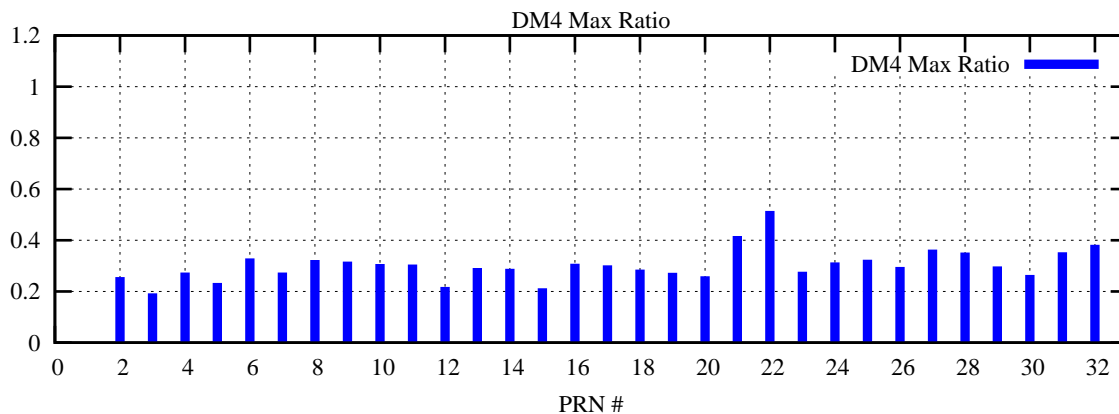

Ratio (PRN Bias/Threshold)

GpsWeek 2313 Day 0

Skinny (Type 0): PRN 8 22
Broad (Type 2): PRN 7 15 17 21 24