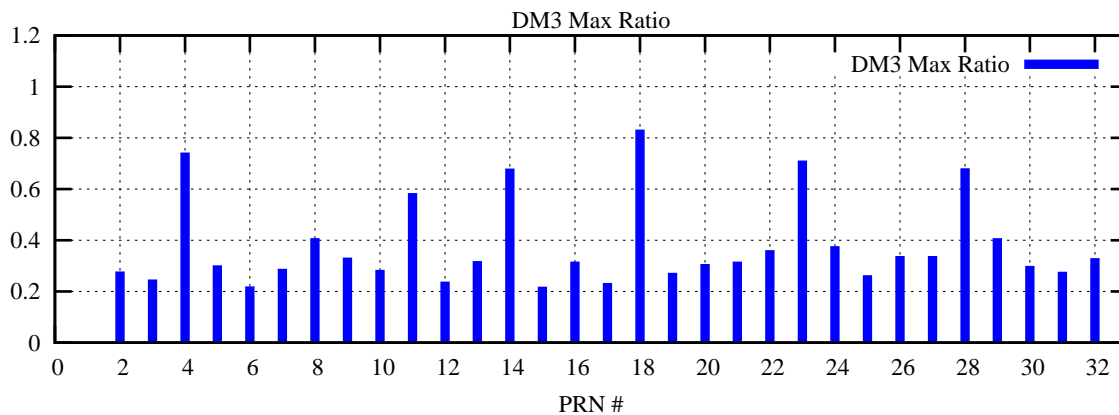

Ratio (PRN Bias/Threshold)

GpsWeek 2313 Day 0

Skinny (Type 0): PRN 8 22
Broad (Type 2): PRN 7 15 17 21 24