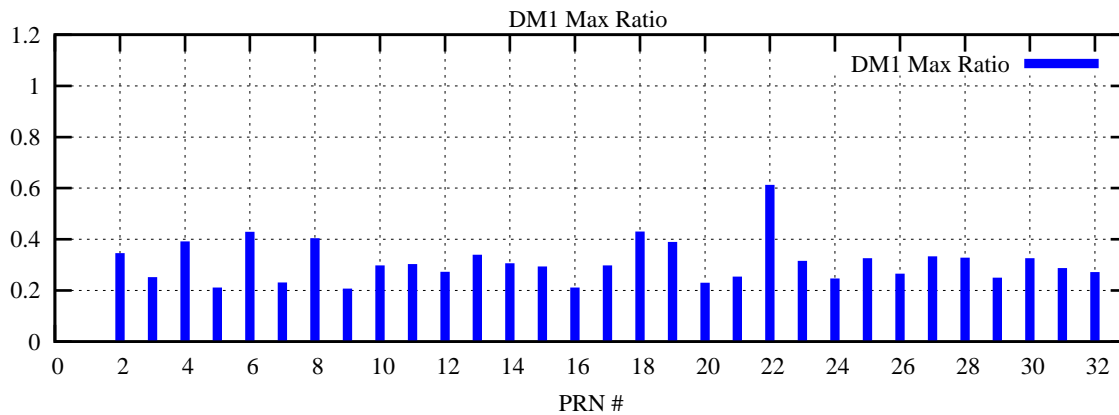

Ratio (PRN Bias/Threshold)

GpsWeek 2313 Day 0

Skinny (Type 0): PRN 8 22
Broad (Type 2): PRN 7 15 17 21 24