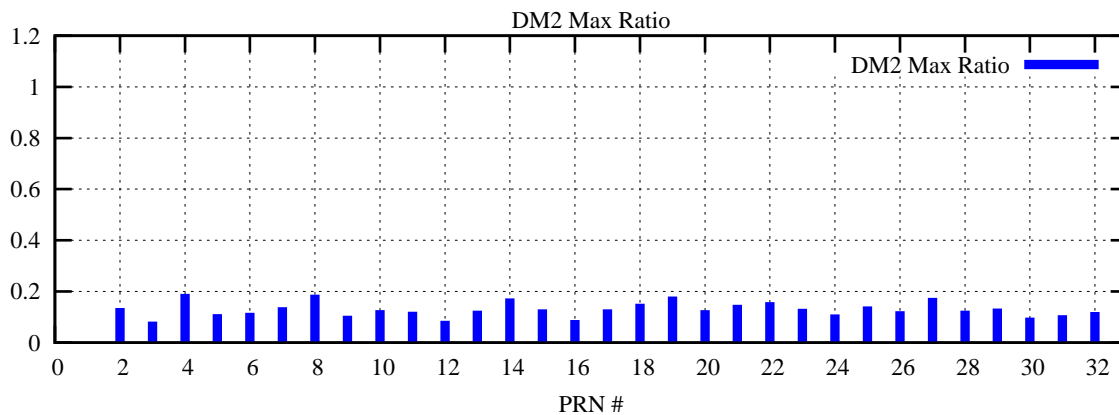

Ratio (PRN Bias/Threshold)

GpsWeek 2313 Day 0

Skinny (Type 0): PRN 8 22
Broad (Type 2): PRN 7 15 17 21 24