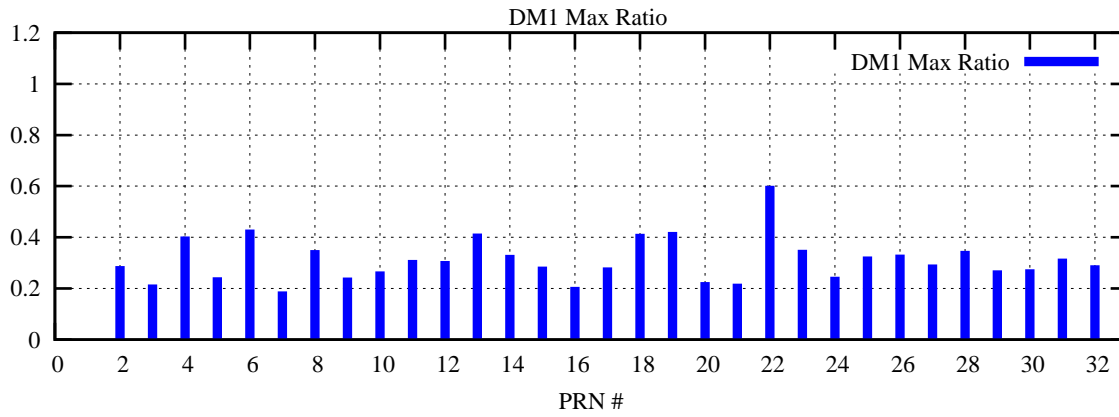

Ratio (PRN Bias/Threshold)

GpsWeek 2313 Day 3

Skinny (Type 0): PRN 8 22
Broad (Type 2): PRN 7 15 17 21 24