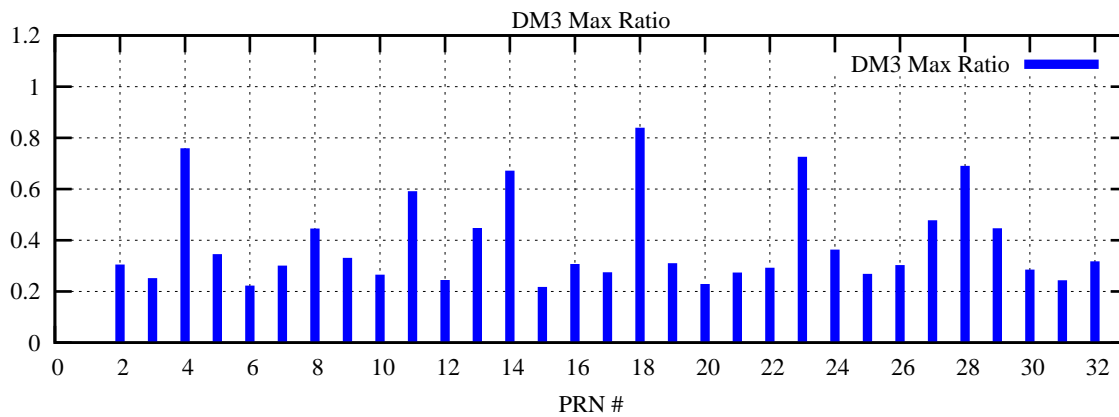

Ratio (PRN Bias/Threshold)

GpsWeek 2313 Day 3

Skinny (Type 0): PRN 8 22
Broad (Type 2): PRN 7 15 17 21 24