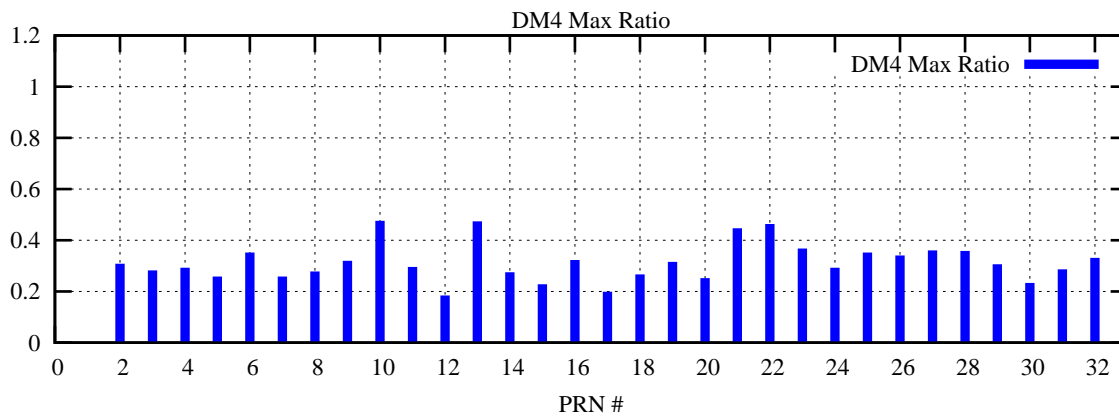

Ratio (PRN Bias/Threshold)

GpsWeek 2313 Day 3

Skinny (Type 0): PRN 8 22
Broad (Type 2): PRN 7 15 17 21 24