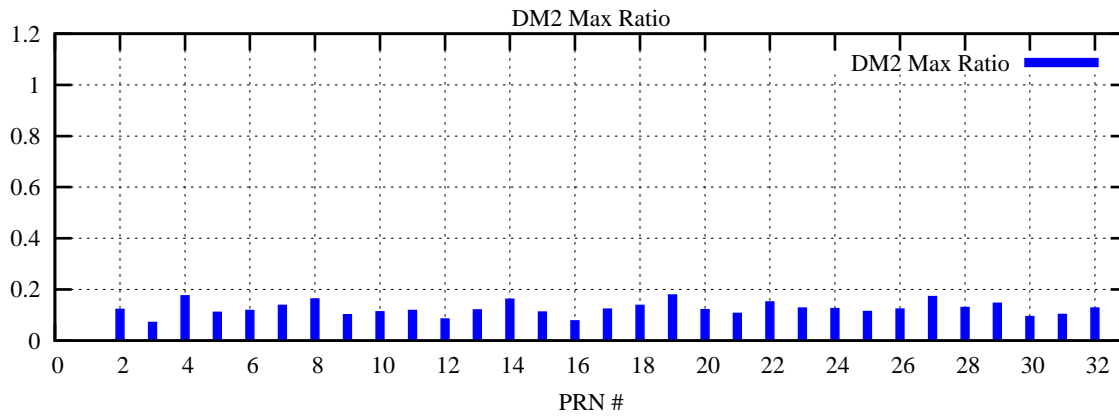

Ratio (PRN Bias/Threshold)

GpsWeek 2313 Day 3

Skinny (Type 0): PRN 8 22
Broad (Type 2): PRN 7 15 17 21 24